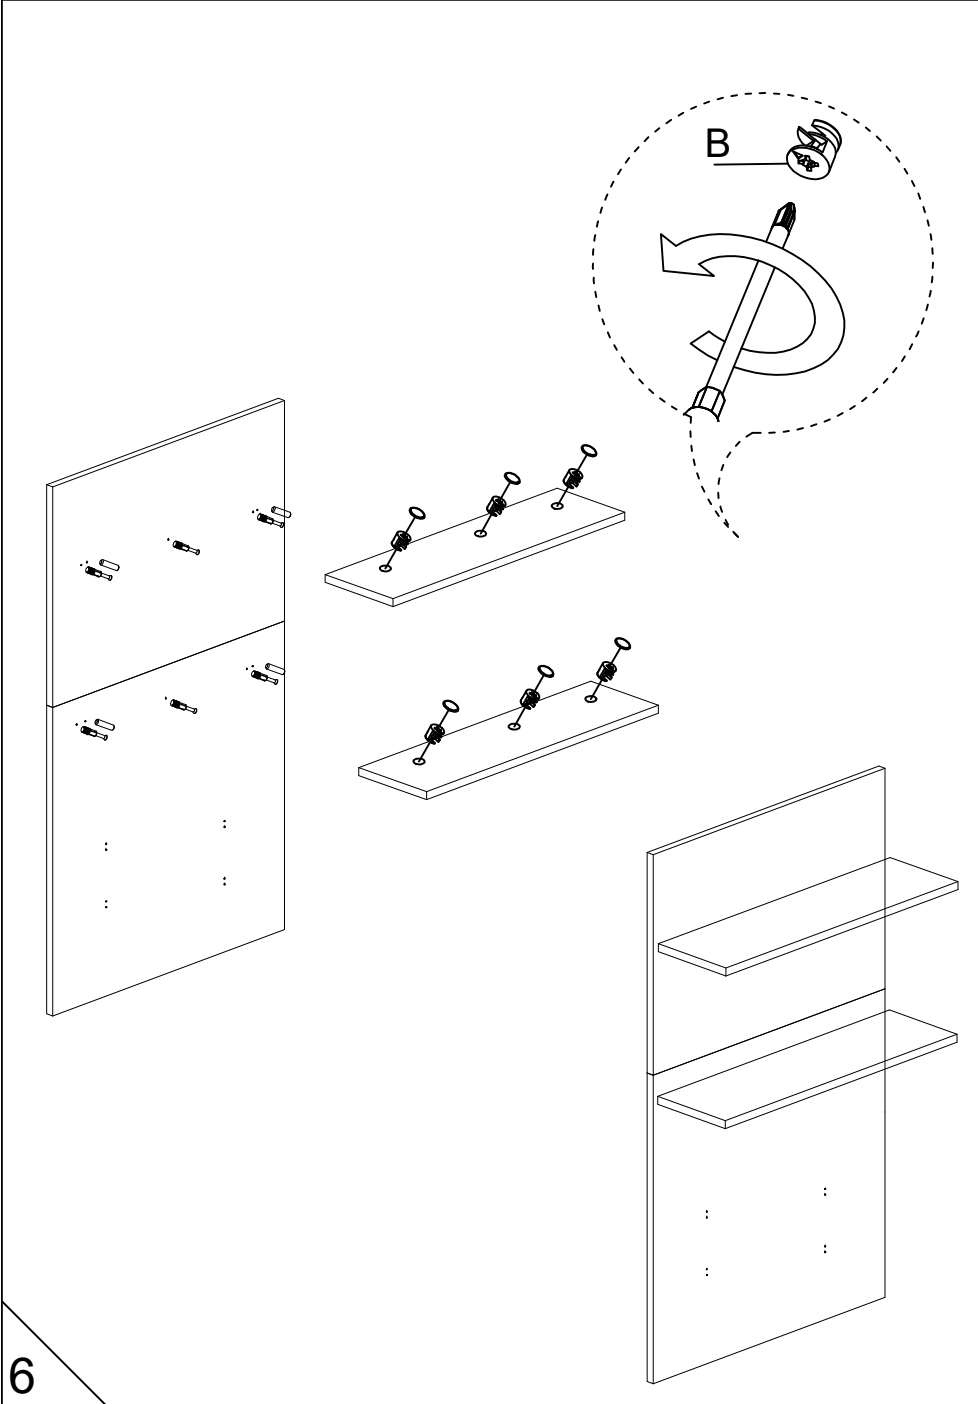

POOH ALIŐMA

DECORMET

MATERIALS

					
A	B	C	D	BZ KAT.MASA APARATI (40)	EU 6 x 15 SCREW
6 PCS	12 PCS	6 PCS	6 PCS	2 PCS	10 PCS
					
L 5x80 SCREW	EB 8'LİK DÜBEL				
2 PCS	2 PCS				

POOH

NO	NAME	PIECE	NO	NAME	PIECE
1	MIDDLE PART	1 AD	1	ALT PANEL	1 AD
2	BACKREST	1 AD	2	ÜST PANEL	1 AD
3	MIDDLE SHELF PART	1 AD	3	ÜST RAF	1 AD
4	BOTTOM PART	1 AD	4	ALT RAF	1 AD
5	FRONT PART	1 AD	5	MASA TABLA	1 AD

+

8mm

9

+

EB

10

1