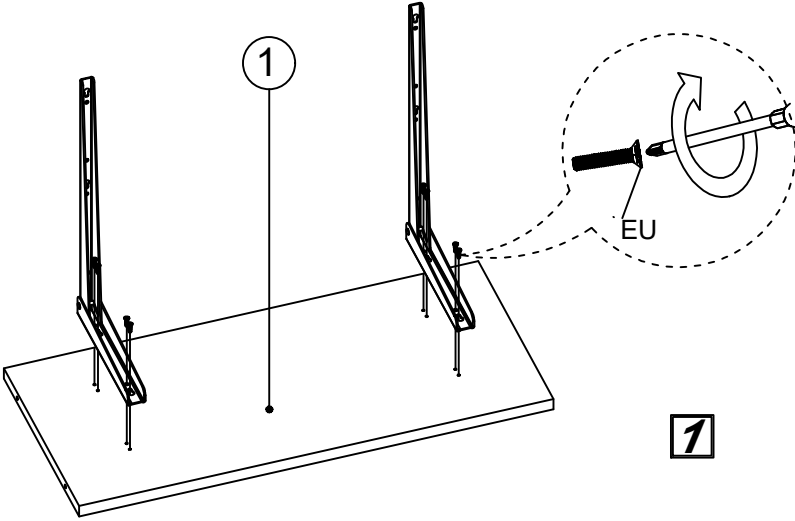

POOH ALIŐMA

DECORMET

MATERIALS

					
A	B	C	D	BZ KAT.MASA APARATI (40)	EU 6 x 15 SCREW
6 PCS	12 PCS	6 PCS	6 PCS	2 PCS	10 PCS
					
L 5x80 SCREW	EB 8'LİK DÜBEL				
2 PCS	2 PCS				

POOH

NO	NAME	PIECE	NO	NAME	PIECE
1	MIDDLE PART	1 AD	1	ALT PANEL	1 AD
2	BACKREST	1 AD	2	ÜST PANEL	1 AD
3	MIDDLE SHELF PART	1 AD	3	ÜST RAF	1 AD
4	BOTTOM PART	1 AD	4	ALT RAF	1 AD
5	FRONT PART	1 AD	5	MASA TABLA	1 AD

+

8mm

9

+

EB

10

1