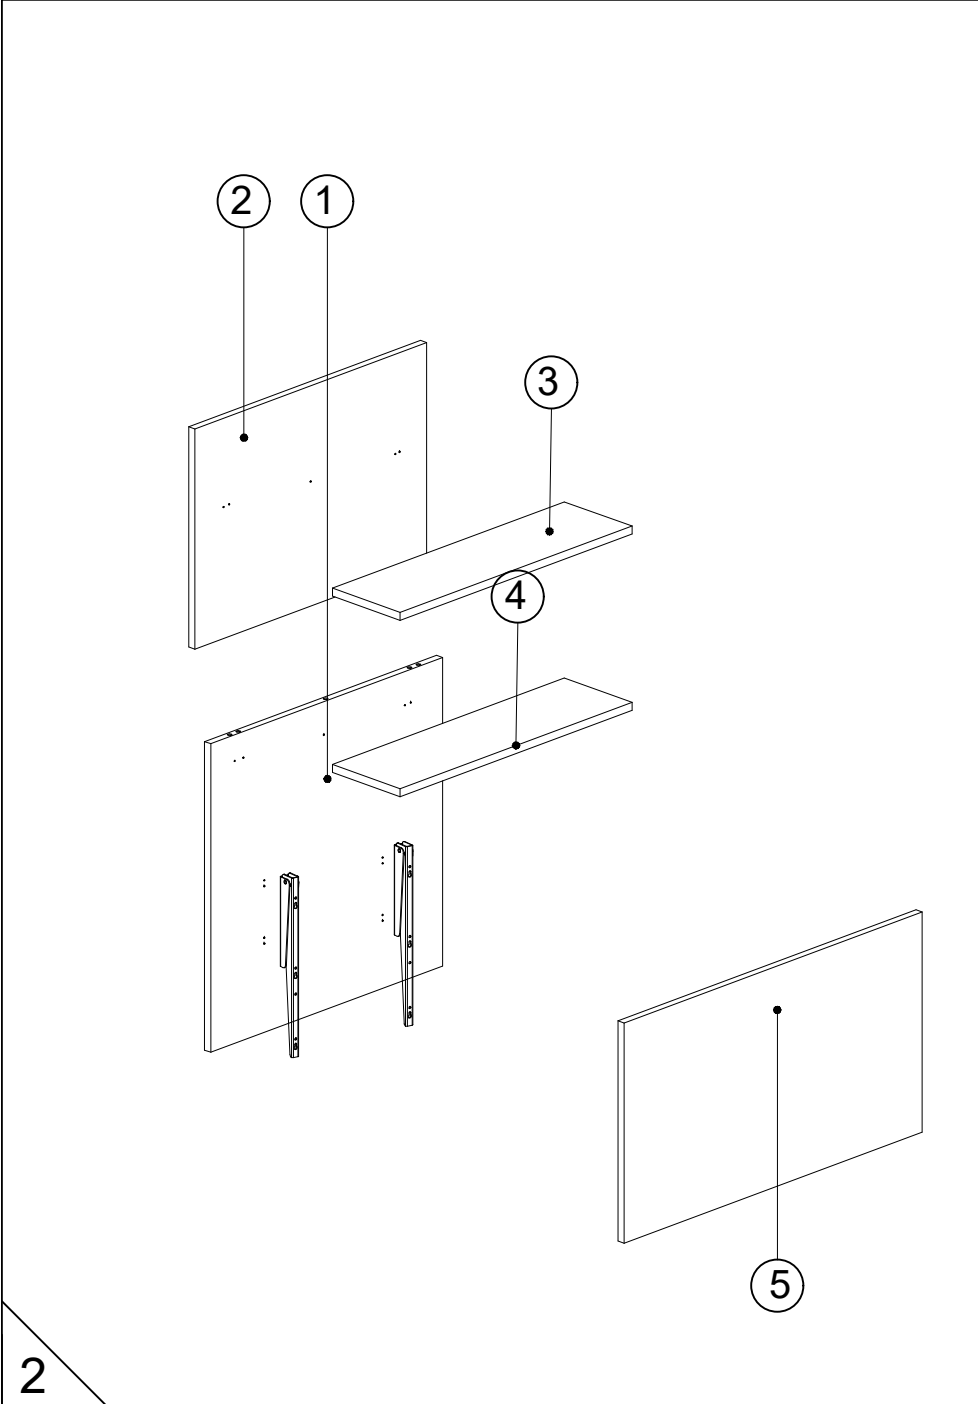

POOH ALIŐMA

DECORMET

MATERIALS

					
A	B	C	D	BZ KAT.MASA APARATI (40)	EU 6 x 15 SCREW
6 PCS	12 PCS	6 PCS	6 PCS	2 PCS	10 PCS
					
L 5x80 SCREW	EB 8'LİK DÜBEL				
2 PCS	2 PCS				

POOH

NO	NAME	PIECE	NO	NAME	PIECE
1	MIDDLE PART	1 AD	1	ALT PANEL	1 AD
2	BACKREST	1 AD	2	ÜST PANEL	1 AD
3	MIDDLE SHELF PART	1 AD	3	ÜST RAF	1 AD
4	BOTTOM PART	1 AD	4	ALT RAF	1 AD
5	FRONT PART	1 AD	5	MASA TABLA	1 AD

+

8mm

9

+

EB

10

1