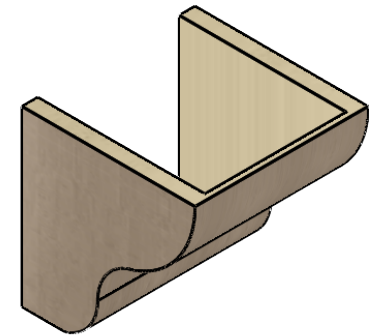

ITEM NUMBER: CORU11X11X11GRNRCPR

11"W X 11"D X 11"H SERIES 1 WIDE GREENSBORO ROUGH CEDAR
TIMBERTHANE FAUX WOOD CORBEL, PRIMED

SIDE PROFILE

FRONT PROFILE

ISOMETRIC

EKENA MILLWORK
2300 WEST MAIN ST.
CLARKSVILLE, TX 75426
TOLL FREE: 866-607-0453
WWW.EKENAMILLWORK.COM

NOTES

1. INSTALLATION TO BE COMPLETED IN ACCORDANCE WITH MANUFACTURER'S SPECIFICATIONS.
2. DRAWING MAY NOT BE TO SCALE
3. THIS DRAWING IS INTENDED FOR DESIGN AND PLANNING PURPOSES ONLY.
4. ALL INFORMATION CONTAINED HEREIN WAS CURRENT AT THE TIME OF DEVELOPMENT BUT MUST BE REVIEWED AND APPROVED BY THE PRODUCT MANUFACTURER TO BE CONSIDERED ACCURATE.
5. TIMBERTHANE ARCHITECTURAL PRODUCTS ARE MADE FROM HIGH DENSITY URETHANE AND COME FACTORY PRIMED