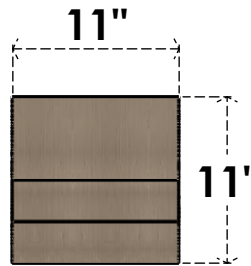

ITEM NUMBER: CORU11X11X11GRNRCPR

11"W X 11"D X 11"H SERIES 1 WIDE GREENSBORO ROUGH CEDAR
TIMBERTHANE FAUX WOOD CORBEL, PRIMED

SIDE PROFILE

FRONT PROFILE

ISOMETRIC

EKENA MILLWORK
2300 WEST MAIN ST.
CLARKSVILLE, TX 75426
TOLL FREE: 866-607-0453
WWW.EKENAMILLWORK.COM

NOTES

1. INSTALLATION TO BE COMPLETED IN ACCORDANCE WITH MANUFACTURER'S SPECIFICATIONS.
2. DRAWING MAY NOT BE TO SCALE
3. THIS DRAWING IS INTENDED FOR DESIGN AND PLANNING PURPOSES ONLY.
4. ALL INFORMATION CONTAINED HEREIN WAS CURRENT AT THE TIME OF DEVELOPMENT BUT MUST BE REVIEWED AND APPROVED BY THE PRODUCT MANUFACTURER TO BE CONSIDERED ACCURATE.
5. TIMBERTHANE ARCHITECTURAL PRODUCTS ARE MADE FROM HIGH DENSITY URETHANE AND COME FACTORY PRIMED