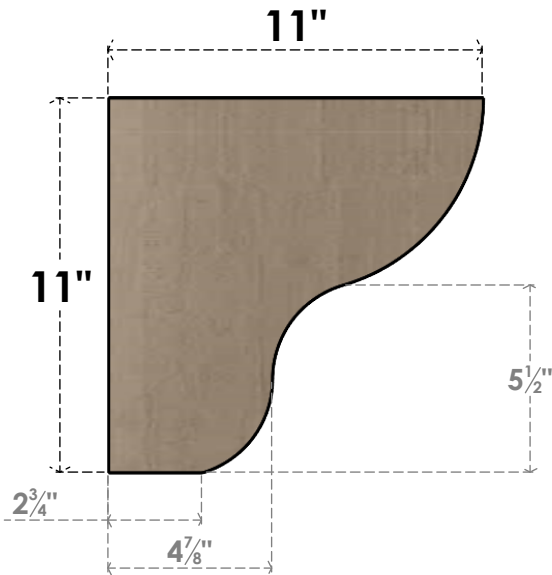

ITEM NUMBER: CORU11X11X11GRNRCPR

11"W X 11"D X 11"H SERIES 1 WIDE GREENSBORO ROUGH CEDAR
TIMBERTHANE FAUX WOOD CORBEL, PRIMED

SIDE PROFILE

FRONT PROFILE

ISOMETRIC

EKENA MILLWORK
2300 WEST MAIN ST.
CLARKSVILLE, TX 75426
TOLL FREE: 866-607-0453
WWW.EKENAMILLWORK.COM

NOTES

1. INSTALLATION TO BE COMPLETED IN ACCORDANCE WITH MANUFACTURER'S SPECIFICATIONS.
2. DRAWING MAY NOT BE TO SCALE
3. THIS DRAWING IS INTENDED FOR DESIGN AND PLANNING PURPOSES ONLY.
4. ALL INFORMATION CONTAINED HEREIN WAS CURRENT AT THE TIME OF DEVELOPMENT BUT MUST BE REVIEWED AND APPROVED BY THE PRODUCT MANUFACTURER TO BE CONSIDERED ACCURATE.
5. TIMBERTHANE ARCHITECTURAL PRODUCTS ARE MADE FROM HIGH DENSITY URETHANE AND COME FACTORY PRIMED