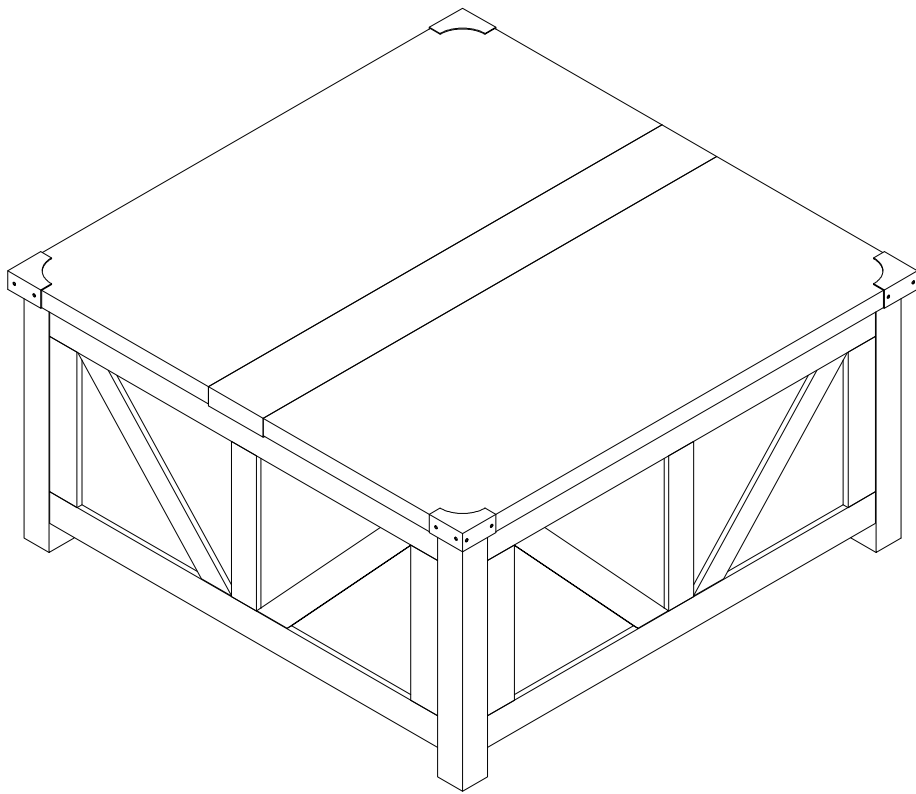

Installation & Assembly

Estimated Time for Assembly
60 mins

Weight Limitation

55 lb lift top status **110 lb** Top

Tools Needed (Not included)

Maximum Load
110 LB / 50 Kg

PACKAGE CONTENT (A)

CODE	DESCRIPTION	QTY
1	Left top board	1
2	Middle Top Board	1
3	Right Top Board	1
4	Leg	4
5	Front Panel/Back Panel	2
6	Left Panel	1
7	Right Panel	1
8	Left Bottom Panel	1
9	Right Bottom Panel	1
10	Bottom Leg	1