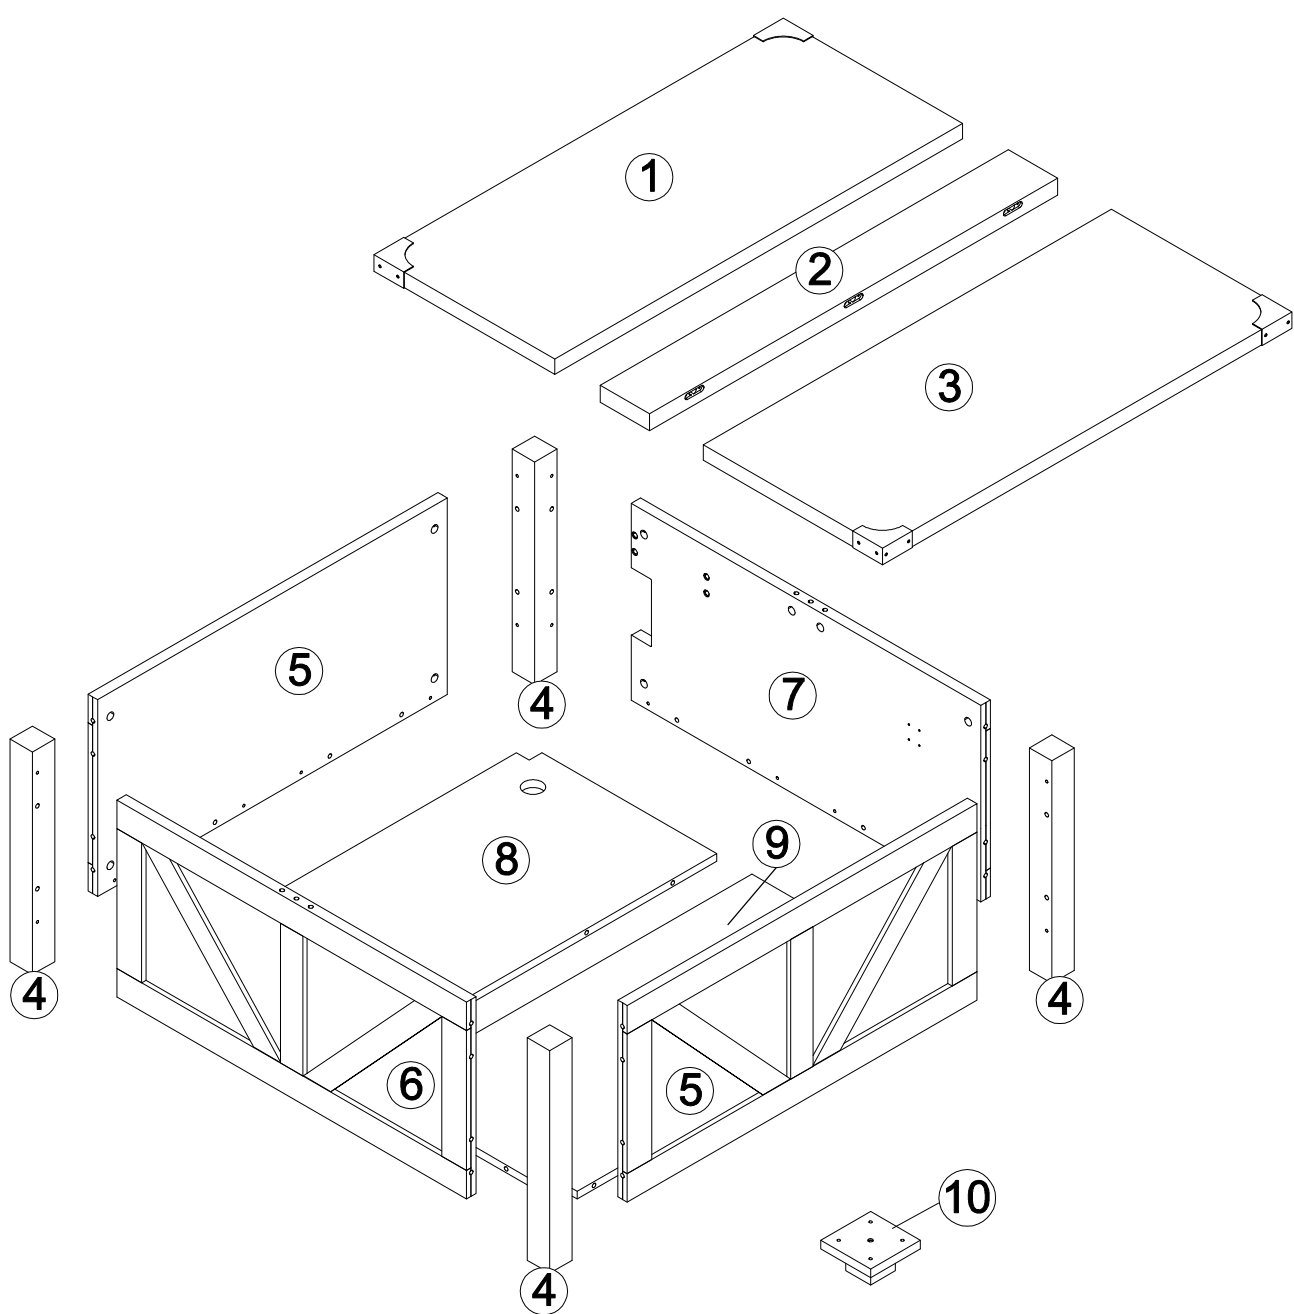

Installation & Assembly

Estimated Time for Assembly
60 mins

Weight Limitation

55 lb lift top status **110 lb** Top

Tools Needed (Not included)

Maximum Load
110 LB / 50 Kg

PACKAGE CONTENT (A)

CODE	DESCRIPTION	QTY
1	Left top board	1
2	Middle Top Board	1
3	Right Top Board	1
4	Leg	4
5	Front Panel/Back Panel	2
6	Left Panel	1
7	Right Panel	1
8	Left Bottom Panel	1
9	Right Bottom Panel	1
10	Bottom Leg	1

PACKAGE CONTENT

1

2

6

3

4

7

5