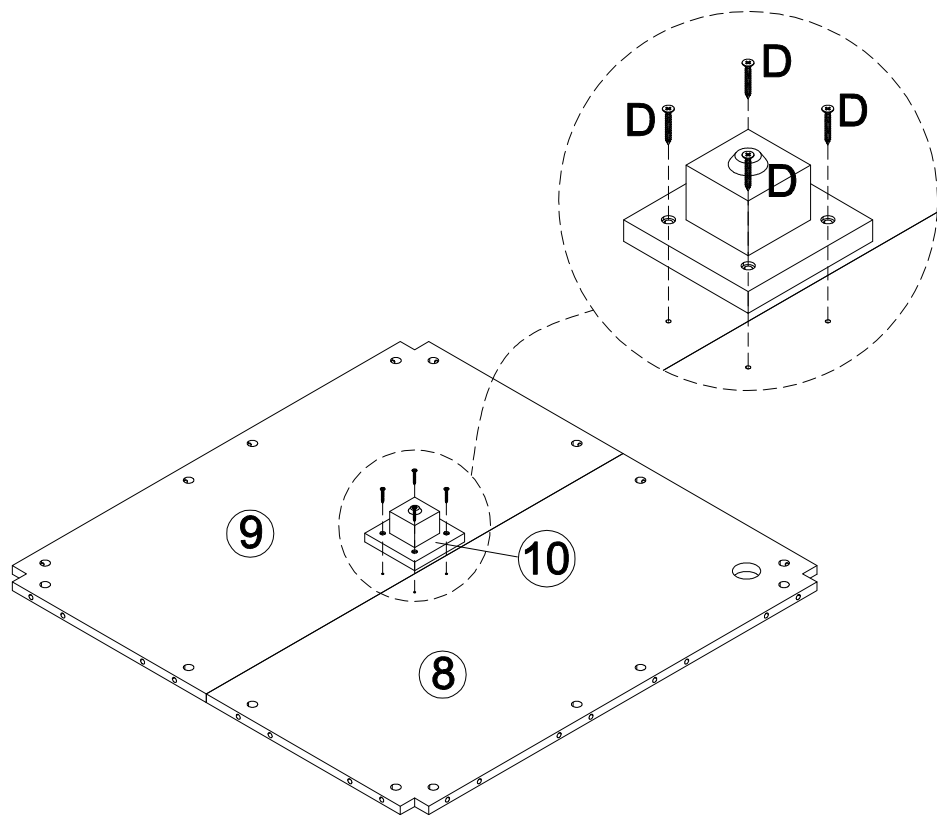

Installation & Assembly

Estimated Time for Assembly
60 mins

Weight Limitation

55 lb lift top status **110 lb** Top

Tools Needed (Not included)

Maximum Load
110 LB / 50 Kg

PACKAGE CONTENT (A)

CODE	DESCRIPTION	QTY
1	Left top board	1
2	Middle Top Board	1
3	Right Top Board	1
4	Leg	4
5	Front Panel/Back Panel	2
6	Left Panel	1
7	Right Panel	1
8	Left Bottom Panel	1
9	Right Bottom Panel	1
10	Bottom Leg	1

PACKAGE CONTENT

1

2

6

3

4

7

5