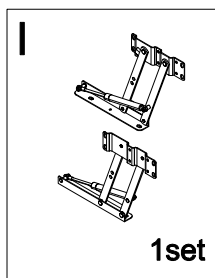

Installation & Assembly

Estimated Time for Assembly
60 mins

Weight Limitation

55 lb lift top status **110 lb** Top

Tools Needed (Not included)

Maximum Load
110 LB / 50 Kg

PACKAGE CONTENT (A)

CODE	DESCRIPTION	QTY
1	Left top board	1
2	Middle Top Board	1
3	Right Top Board	1
4	Leg	4
5	Front Panel/Back Panel	2
6	Left Panel	1
7	Right Panel	1
8	Left Bottom Panel	1
9	Right Bottom Panel	1
10	Bottom Leg	1

PACKAGE CONTENT

1

2

6

3

4

7

5