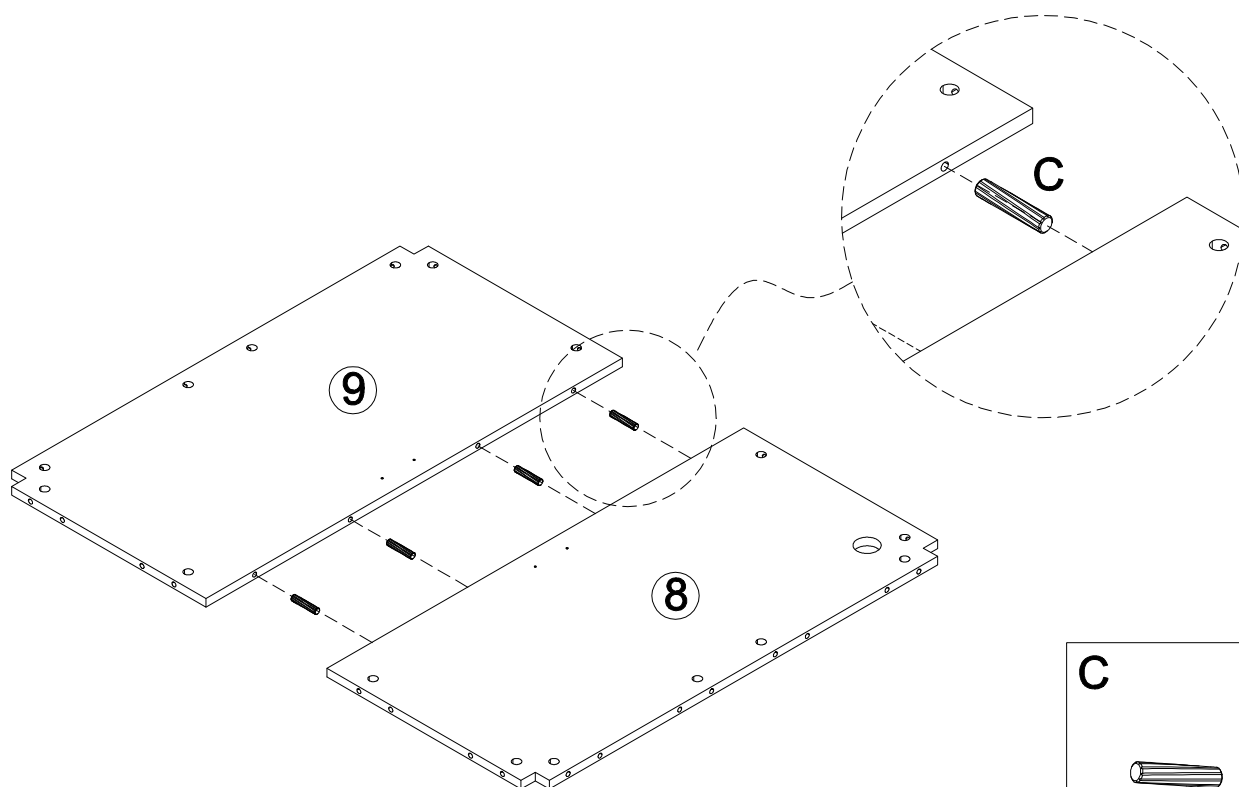

Installation & Assembly

Estimated Time for Assembly
60 mins

Weight Limitation

55 lb lift top status **110 lb** Top

Tools Needed (Not included)

Maximum Load
110 LB / 50 Kg

PACKAGE CONTENT (A)

CODE	DESCRIPTION	QTY
1	Left top board	1
2	Middle Top Board	1
3	Right Top Board	1
4	Leg	4
5	Front Panel/Back Panel	2
6	Left Panel	1
7	Right Panel	1
8	Left Bottom Panel	1
9	Right Bottom Panel	1
10	Bottom Leg	1

PACKAGE CONTENT

1

2

6

3

4

7

5