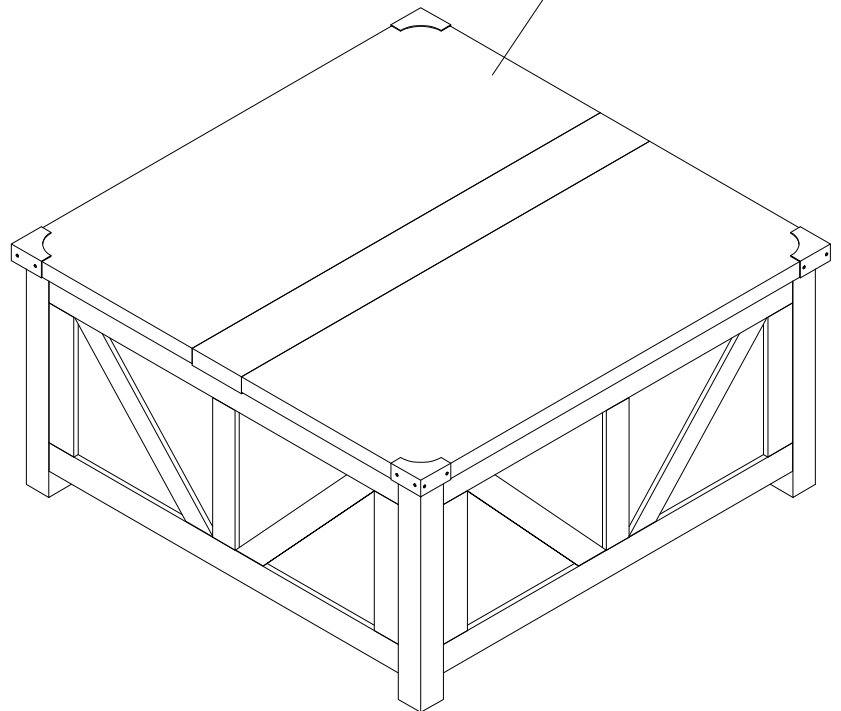

Installation & Assembly

Estimated Time for Assembly
60 mins

Weight Limitation

55 lb lift top status **110 lb** Top

Tools Needed (Not included)

Maximum Load
110 LB / 50 Kg

PACKAGE CONTENT (A)

CODE	DESCRIPTION	QTY
1	Left top board	1
2	Middle Top Board	1
3	Right Top Board	1
4	Leg	4
5	Front Panel/Back Panel	2
6	Left Panel	1
7	Right Panel	1
8	Left Bottom Panel	1
9	Right Bottom Panel	1
10	Bottom Leg	1

PACKAGE CONTENT

1

2

6

3

4

7

5