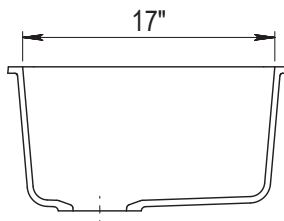

## DIMENSIONS

Specifications and dimensions are not guaranteed and are subject to change without notice.

OVERALL  
32" x 19"

BOWL  
DEPTH  
9" | 9"

DRAIN  
DIAMETER  
3-1/2"