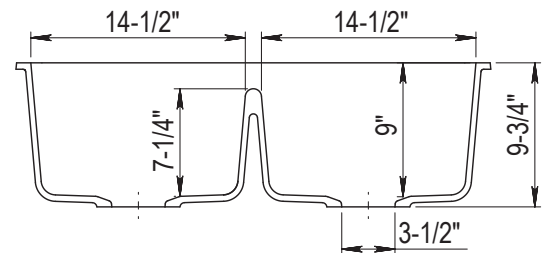

## DIMENSIONS

Specifications and dimensions are not guaranteed and are subject to change without notice.

OVERALL  
32" x 19"

BOWL  
DEPTH  
9" | 9"

DRAIN  
DIAMETER  
3-1/2"