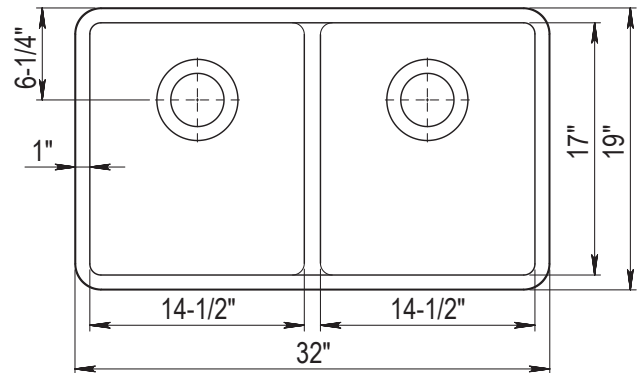

## DIMENSIONS

Specifications and dimensions are not guaranteed and are subject to change without notice.

OVERALL  
32" x 19"

BOWL  
DEPTH  
9" | 9"

DRAIN  
DIAMETER  
3-1/2"