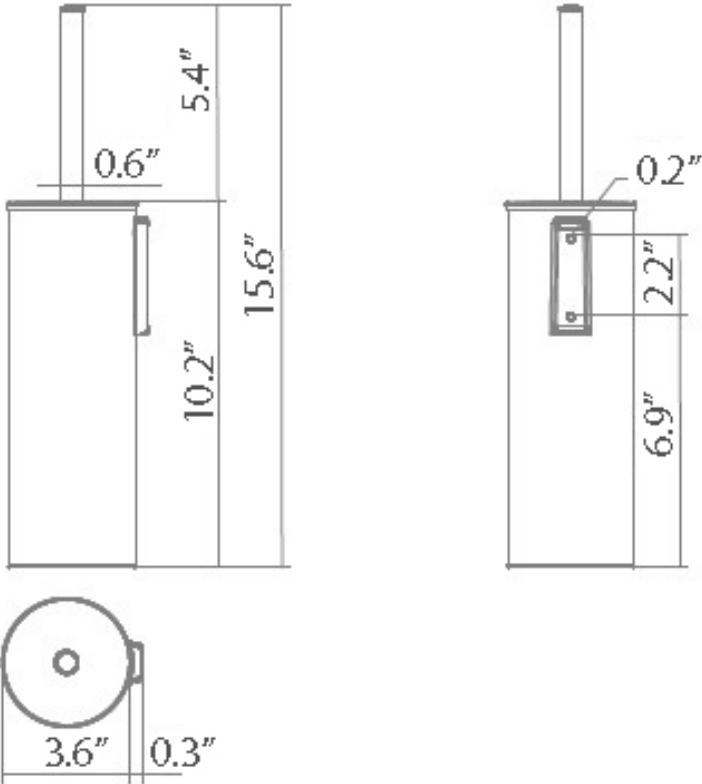

My Love AV014

Features

- **Antibacterial Treatment:** The polypropylene parts feature a built-in antibacterial treatment for lasting hygiene
- **Innovative self-centering system:** the conical shape of the cover simplifies the insertion of the brush and ensures proper closing of the toilet brush
- The toilet brush is suitable as freestanding or wall-mounted. A wall mounting plate is always included
- Replace the toilet brush without touching any unsanitary parts. Simply hold the cover and turn the handle to automatically release the interchangeable part for easy substitution
- Two toilet brushes are included. Additional brushes can be purchased separately (part # RV014)
- Removable inner part in polypropylene plastic with antibacterial treatment: it collects water from the brush and simplifies cleaning
- Base of holder is made out of polypropylene plastic to protect the surface areas and to guarantee a quite set down
- Made of solid brass
- Made in Italy

* WS Bath Collections reserve the right to make revisions without notice to product specifications, dimensions, or information.

Collection My Love	Model My Love AV014	Dimensions Metric <i>1 inch = 2.54 cm</i> <i>1 inch = 25.4 mm</i>	 1051 Lea Drive - Collegeville, PA 19426 Tel. 215 513 9400 - Fax 610 831 0215 www.ws bathcollections.com - info@ws bathcollections.com
--------------------------------	---------------------------------	---	---

My Love AV014

Collection |
My Love

Model |
My Love AV014

Dimensions Metric
1 inch = 2.54 cm
1 inch = 25.4 mm

1051 Lea Drive - Collegeville, PA 19426
Tel. 215 513 9400 - Fax 610 831 0215
www.ws bathcollections.com - info@ws bathcollections.com