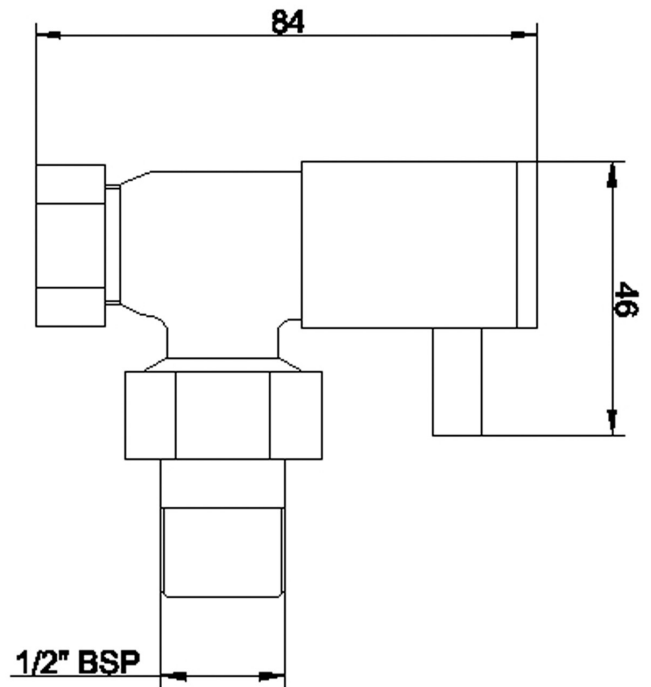

### PRODUCT DIMENSIONS

Height (mm)	Width (mm)	Depth (mm)	Length (mm)	Nett Wgt Kg
56	28	88		0.9

### PACKAGING DIMENSIONS

Height (mm)	Width (mm)	Length (mm)	Gross Wgt Kg
55	100	165	0.9

### PACKAGING DATA

Box Colour	White Cardboard Box		
Box Qty	1	Label Colour	White Label
Label Size	100 x 50	Label Qty	1

### OUTER BOX DIMENSIONS (If Applicable)

Height (mm)	Width (mm)	Length (mm)	Gross Wgt Kg