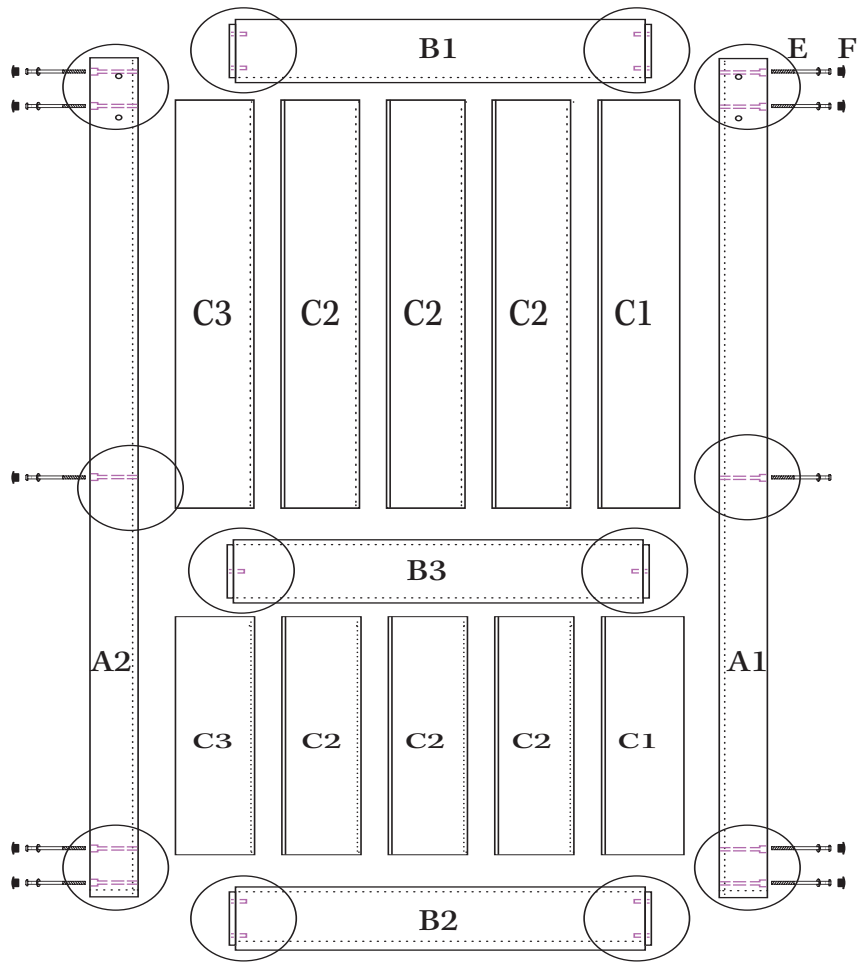

# Panel barn door installation guide

A1-A2

B1

B3

B2

C1

C2

C3

E  
3.5 inch

F

G