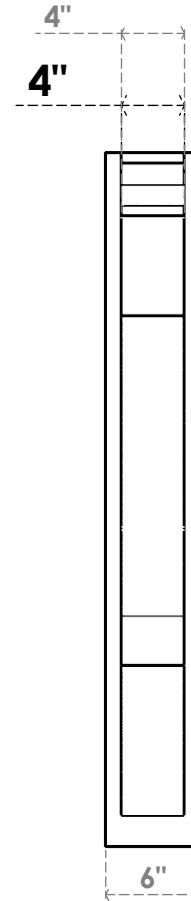

ITEM NUMBER: OUTUROC040X060X32000X44000X040X020X040BOA04RCPR

4"W TOP X 6"W BACK X 32"D X 44"H X 4"T TOP X 2"T BACK TIMBERTHANE ROUGH CEDAR BALBOA FAUX WOOD OPEN OUTLOOKER, TRADITIONAL TOP AND BLOCK BACK, 4"W CLOSED BRACE, PRIMED TAN

SIDE PROFILE

FRONT PROFILE

ISOMETRIC

GENERATED DATE : 07/05/2023

EKENA MILLWORK
2300 WEST MAIN ST.
CLARKSVILLE, TX 75426
TOLL FREE: 866-607-0453
WWW.EKENAMILLWORK.COM

NOTES

1. INSTALLATION TO BE COMPLETED IN ACCORDANCE WITH MANUFACTURER'S SPECIFICATIONS.
2. DRAWING MAY NOT BE TO SCALE
3. THIS DRAWING IS INTENDED FOR DESIGN AND PLANNING PURPOSES ONLY.
4. ALL INFORMATION CONTAINED HEREIN WAS CURRENT AT THE TIME OF DEVELOPMENT BUT MUST BE REVIEWED AND APPROVED BY THE PRODUCT MANUFACTURER TO BE CONSIDERED ACCURATE.
5. TIMBERTHANE ARCHITECTURAL PRODUCTS ARE MADE FROM HIGH DENSITY URETHANE AND COME FACTORY PRIMED