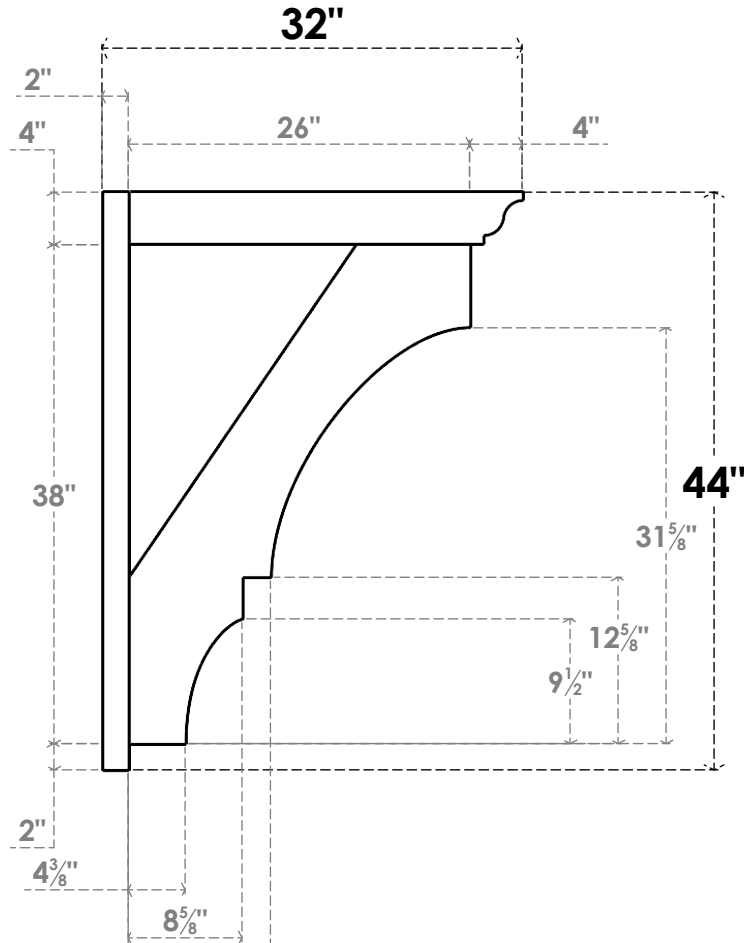

ITEM NUMBER: OUTUROC040X060X32000X44000X040X020X040BOA04RCPR

4"W TOP X 6"W BACK X 32"D X 44"H X 4"T TOP X 2"T BACK TIMBERTHANE ROUGH CEDAR BALBOA FAUX WOOD OPEN OUTLOOKER, TRADITIONAL TOP AND BLOCK BACK, 4"W CLOSED BRACE, PRIMED TAN

SIDE PROFILE

FRONT PROFILE

ISOMETRIC

GENERATED DATE : 07/05/2023

EKENA MILLWORK
2300 WEST MAIN ST.
CLARKSVILLE, TX 75426
TOLL FREE: 866-607-0453
WWW.EKENAMILLWORK.COM

NOTES

1. INSTALLATION TO BE COMPLETED IN ACCORDANCE WITH MANUFACTURER'S SPECIFICATIONS.
2. DRAWING MAY NOT BE TO SCALE
3. THIS DRAWING IS INTENDED FOR DESIGN AND PLANNING PURPOSES ONLY.
4. ALL INFORMATION CONTAINED HEREIN WAS CURRENT AT THE TIME OF DEVELOPMENT BUT MUST BE REVIEWED AND APPROVED BY THE PRODUCT MANUFACTURER TO BE CONSIDERED ACCURATE.
5. TIMBERTHANE ARCHITECTURAL PRODUCTS ARE MADE FROM HIGH DENSITY URETHANE AND COME FACTORY PRIMED