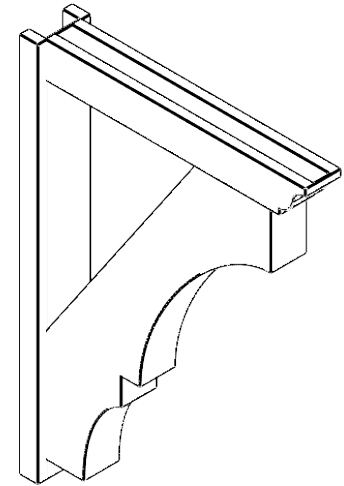

ITEM NUMBER: OUTUROC040X060X32000X44000X040X020X040BOA04RCPR

4"W TOP X 6"W BACK X 32"D X 44"H X 4"T TOP X 2"T BACK TIMBERTHANE ROUGH CEDAR BALBOA FAUX WOOD OPEN OUTLOOKER, TRADITIONAL TOP AND BLOCK BACK, 4"W CLOSED BRACE, PRIMED TAN

SIDE PROFILE

FRONT PROFILE

ISOMETRIC

GENERATED DATE : 07/05/2023

EKENA MILLWORK
2300 WEST MAIN ST.
CLARKSVILLE, TX 75426
TOLL FREE: 866-607-0453
WWW.EKENAMILLWORK.COM

NOTES

1. INSTALLATION TO BE COMPLETED IN ACCORDANCE WITH MANUFACTURER'S SPECIFICATIONS.
2. DRAWING MAY NOT BE TO SCALE
3. THIS DRAWING IS INTENDED FOR DESIGN AND PLANNING PURPOSES ONLY.
4. ALL INFORMATION CONTAINED HEREIN WAS CURRENT AT THE TIME OF DEVELOPMENT BUT MUST BE REVIEWED AND APPROVED BY THE PRODUCT MANUFACTURER TO BE CONSIDERED ACCURATE.
5. TIMBERTHANE ARCHITECTURAL PRODUCTS ARE MADE FROM HIGH DENSITY URETHANE AND COME FACTORY PRIMED