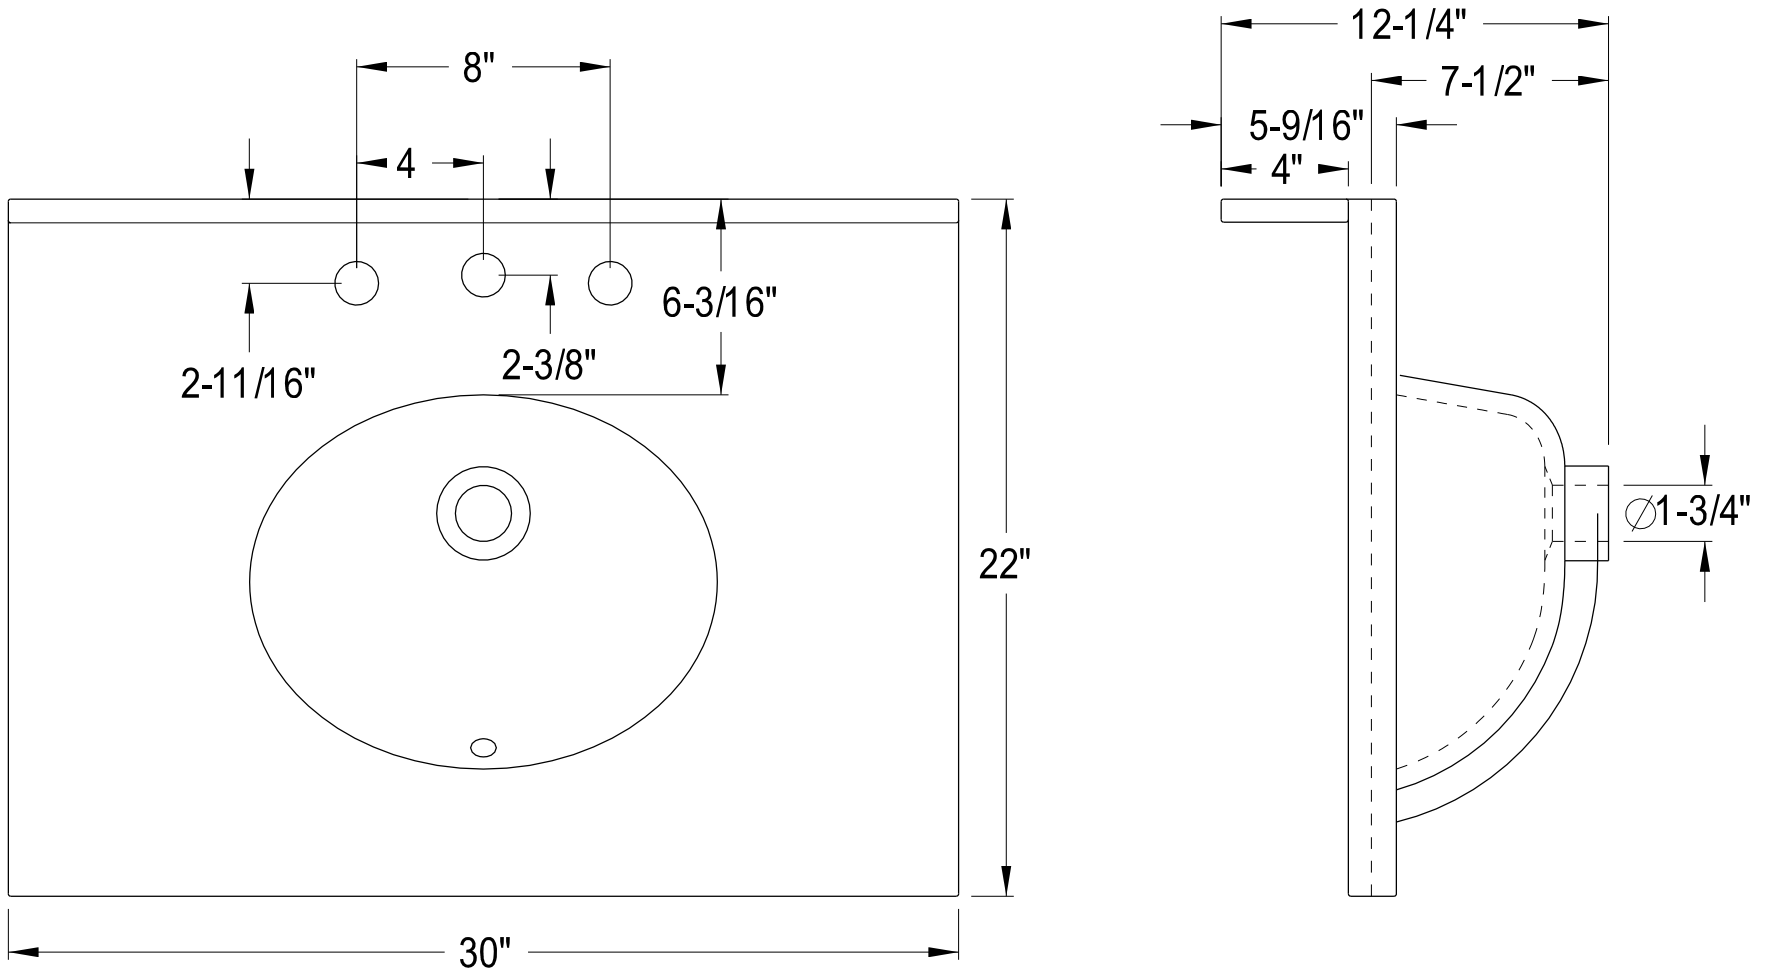

KVPB3022M38

30"X22"Carrara Marble Vanity Top With 17"X14"Undermount Sink

VBH282033C, ORB, SN

Brass Wash Basin Pedestal 20 Gauge