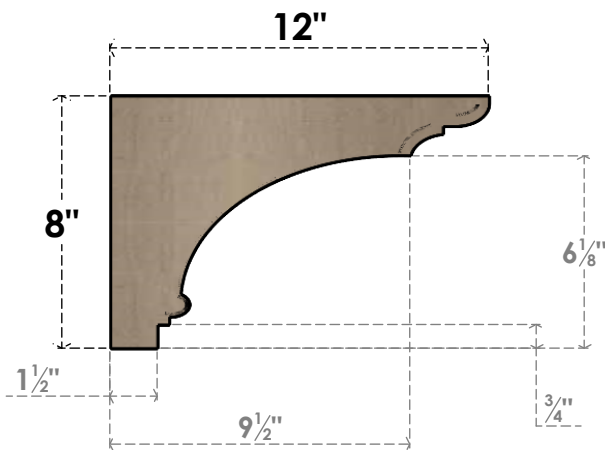

ITEM NUMBER: CORU04X12X08HUGRCPR

4"W X 12"D X 8"H SERIES 3 CLASSIC HUGHES ROUGH CEDAR TIMBERTHANE
FAUX WOOD CORBEL, PRIMED

SIDE PROFILE

FRONT PROFILE

ISOMETRIC

EKENA MILLWORK
2300 WEST MAIN ST.
CLARKSVILLE, TX 75426
TOLL FREE: 866-607-0453
WWW.EKENAMILLWORK.COM

NOTES

1. INSTALLATION TO BE COMPLETED IN ACCORDANCE WITH MANUFACTURER'S SPECIFICATIONS.
2. DRAWING MAY NOT BE TO SCALE
3. THIS DRAWING IS INTENDED FOR DESIGN AND PLANNING PURPOSES ONLY.
4. ALL INFORMATION CONTAINED HEREIN WAS CURRENT AT THE TIME OF DEVELOPMENT BUT MUST BE REVIEWED AND APPROVED BY THE PRODUCT MANUFACTURER TO BE CONSIDERED ACCURATE.
5. TIMBERTHANE ARCHITECTURAL PRODUCTS ARE MADE FROM HIGH DENSITY URETHANE AND COME FACTORY PRIMED