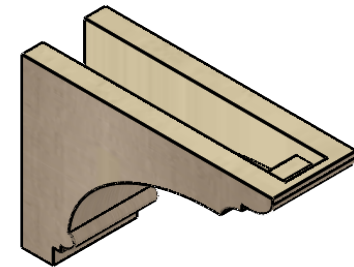

ITEM NUMBER: CORU04X12X08HUGRCPR

4"W X 12"D X 8"H SERIES 3 CLASSIC HUGHES ROUGH CEDAR TIMBERTHANE
FAUX WOOD CORBEL, PRIMED

SIDE PROFILE

FRONT PROFILE

ISOMETRIC

EKENA MILLWORK
2300 WEST MAIN ST.
CLARKSVILLE, TX 75426
TOLL FREE: 866-607-0453
WWW.EKENAMILLWORK.COM