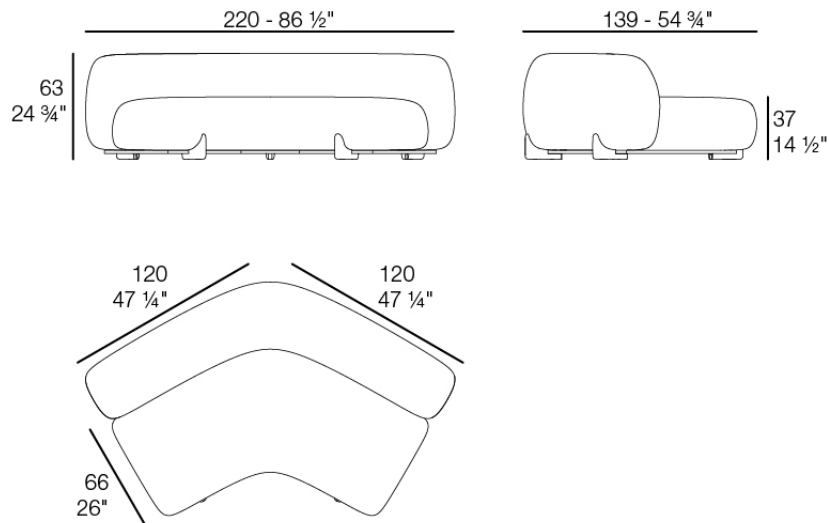

Weight: 47.7 Kg

MILOS Sofá Esquina 60°  
MILOS Sectional Sofa Corner 60°  
Ref. 70009