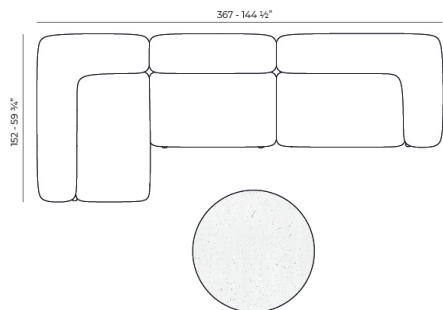

Combinations