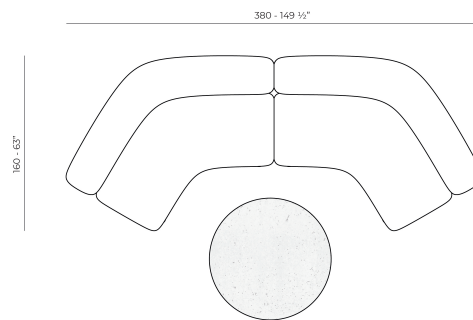

Combinations