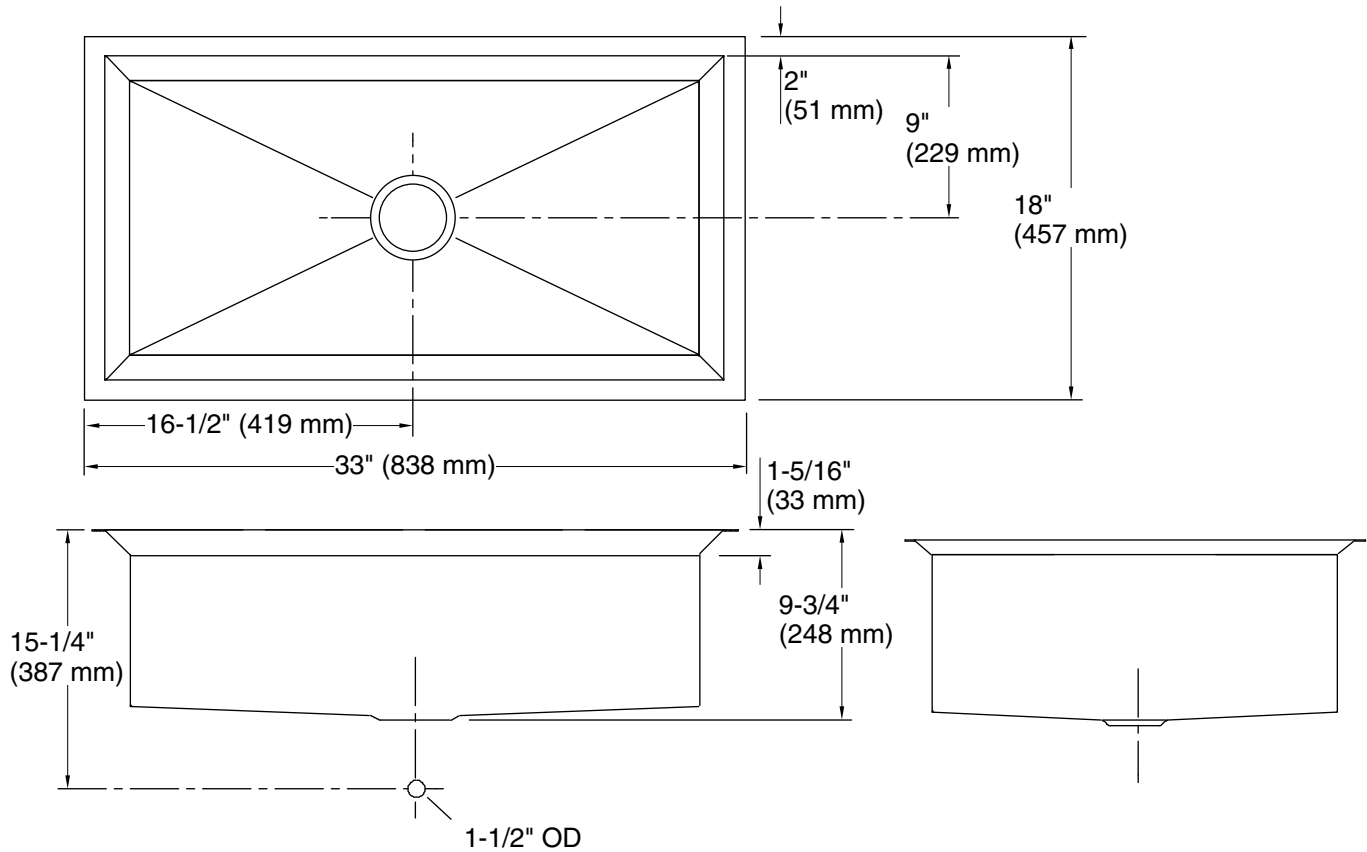

Technical Information

All product dimensions are nominal.

Bowl configuration: Single

Installation: Under-mount

Min. base cabinet width: 36" (914 mm)

Bowl area (Only): Length: 29" (737 mm)
Width: 14" (356 mm)
Bowl depth: 9-1/2" (241 mm)

Drain hole: 3-5/8" (92 mm)

Template: 1021992-7, required, included

Notes

Install this product according to the installation instructions.