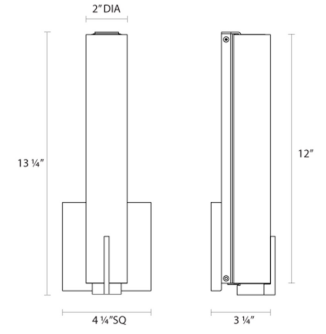

Project:

Spec Sheet

Dimensions

| | |
|-------------------------------|--------|
| Height: | 13.25" |
| Width: | 4.25" |
| Extends: | 3.25" |
| Minimum Extension: | 3.25" |
| Maximum Extension: | 3.25" |
| Size: | 12" |
| Canopy/Backplate/Base Depth: | 4.25 |
| Canopy/Backplate/Base Height: | 4.25 |

Electrical Specs

| | |
|------------------------|--------------|
| Bulb(s) Included?: | Yes |
| Bulb 1 Type: | Integral LED |
| Input Voltage: | 120VAC |
| Wattage: | 8 |
| Initial Lumens: | 540 |
| Delivered Lumens: | 433 |
| Color Temperature: | 3000K |
| CRI: | 90 |
| Power Supply Type: | Transformer |
| Power Supply Quantity: | 1 |
| Power Supply Location: | Outlet Box |
| Dimming Type: | ELV |
| Bulb Max Wattage: | 8 |

Installation

| | |
|---------------------------|-------------------------------|
| Installation: | Licensed electrician required |
| Installation Orientation: | Horizontal |

Shipping

| | |
|------------------------|---------------|
| Carton 1 L x W x H: | 21" X 7" X 7" |
| Carton 1 Gross Weight: | 3 LBS |
| Fixture Weight: | 3 |