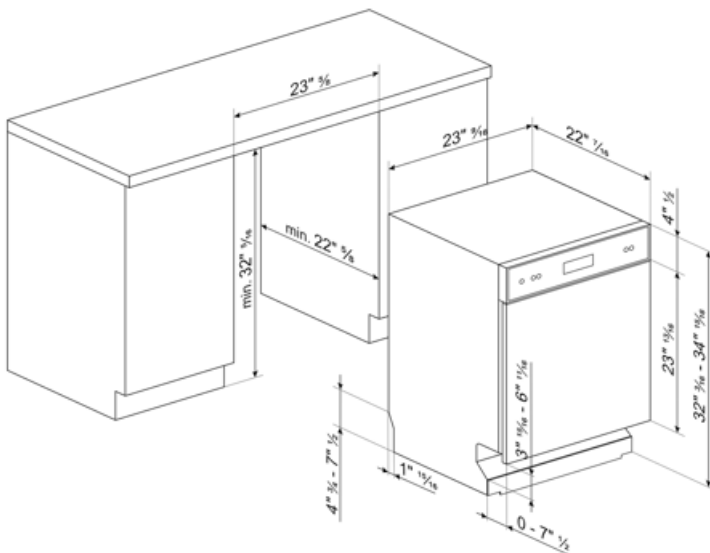

Width	23 9/16 "	Drying system	Natural condenser drying, with Dry Assist + automatic door opening system at the end of the cycle
Depth	22 7/16 "	Tub material	Stainless steel
Height	32 3/16 "	Filter	Stainless steel
Program symbols	Writings in English	Concealed heating element	Yes
On/off indicator	Yes	Hinges	Self-balancing with variable hinges
Rinse aid indicator	Light	Min. and max plinth height	3.9" - 6.6"
End-of-cycle indicator	Light on display, with acoustic signal	Adjustable feet	2 3/4", from 32 1/4" to 35"
Washing system	Orbital	Additional gaskets	Yes
Third spray arm	Single	Back cover	Yes
Turbidity sensor	Yes	Depth of dishwasher with open door (mm)	1146 mm
Aquatest		Top cover	Metal sheet
Flood protection system	Single Aquastop		
Max water hardness	100°fH;58°dH		

Electrical Connection

Connected power	1100 W	Connection type	Single-phase
Current	10 A	Power supply cable length	140 "
Voltage	115 V	Plug	(B) NEMA 5-15P
Frequency (Hz)	60 Hz