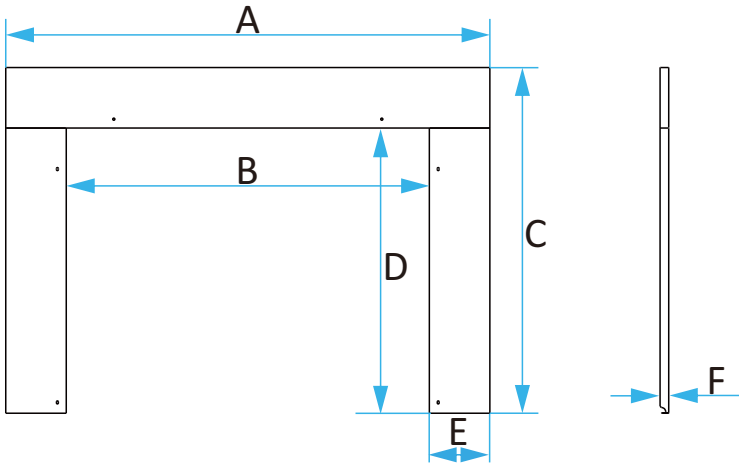

Installation Manual of Trim Kit

for EF42-45&302

DO NOT RETURN!

Contact customer service team for help first

customerservice@puraflame.com

Call: 909-206-6608

Product Dimensions

SKU	Unit	A	B	C	D	E	F
TR42	mm	860	580	660	520	140	20
	inch	33 ⁵⁵ / ₆₄	22 ⁵³ / ₆₄	25 ⁶³ / ₆₄	20 ¹⁵ / ₃₂	5 ³³ / ₆₄	²⁵ / ₃₂
TR43	mm	940	660	740	600	140	20
	inch	37 ¹ / ₆₄	25 ⁶³ / ₆₄	29 ⁹ / ₆₄	23 ⁵ / ₈	5 ³³ / ₆₄	²⁵ / ₃₂
TR44	mm	1040	760	740	600	140	20
	inch	40 ¹⁵ / ₁₆	29 ⁵⁹ / ₆₄	29 ⁹ / ₆₄	23 ⁵ / ₈	5 ³³ / ₆₄	²⁵ / ₃₂
TR45	mm	1120	840	800	660	140	20
	inch	44 ³ / ₃₂	33 ⁵ / ₆₄	31 ¹ / ₂	25 ⁶³ / ₆₄	5 ³³ / ₆₄	²⁵ / ₃₂
TR302	mm	1120	840	685	545	140	20
	inch	44 ³ / ₃₂	33 ⁵ / ₆₄	26 ³ / ₃₂	21 ²⁹ / ₆₄	5 ³³ / ₆₄	²⁵ / ₃₂

Parts List

		
Top Trim (1pc)	Right Trim (1pc)	Left Trim (1pc)
		
Screw ST4*8 (6pcs)	Screw M4*10 (4pcs)	Washer (4pcs)
		
Wall Plug ϕ 6*30 (2pcs)	Screw ST4*25 (2pcs)	Rubber Feet (2pcs)
		
Instruction Manual (1pc)		

STEP 04

Model	Unit	W	H
TR42	inch	32 ⁶¹ / ₆₄	25 ¹⁹ / ₃₂
	mm	837	650
TR43	inch	36 ⁷ / ₆₄	28 ⁴⁷ / ₆₄
	mm	917	730
TR44	inch	40 ³ / ₆₄	28 ⁴⁷ / ₆₄
	mm	1017	730
TR45	inch	43 ³ / ₁₆	31 ⁷ / ₆₄
	mm	1097	790
TR302	inch	43 ³ / ₆₄	26 ³⁷ / ₆₄
	mm	1097	675

Fix the wall plugs into the wall with a hammer and the distance required above, then insert the screws into, make sure the head of the screws is out of the wall surface, 3mm (1/8 inches) is suggested.