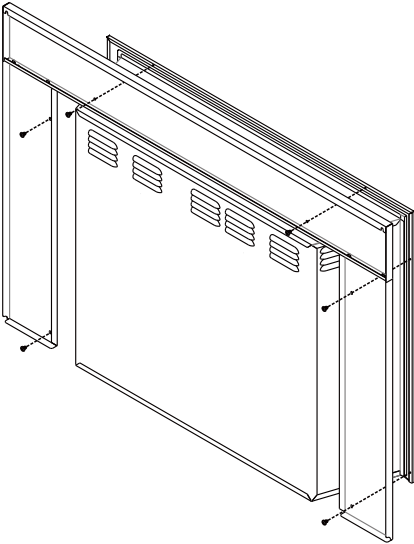

Parts List

		
Top Trim (1pc)	Right Trim (1pc)	Left Trim (1pc)
		
Screw ST4*8 (6pcs)	Screw M4*10 (4pcs)	Washer (4pcs)
		
Wall Plug ϕ 6*30 (2pcs)	Screw ST4*25 (2pcs)	Rubber Feet (2pcs)
		
Instruction Manual (1pc)		

Installation

Tools Required

A screwdriver, a $\phi 8$ mm impact drill and a hammer will be needed.

STEP 01

STEP 02

Secure the trim kit to the fireplace.

STEP 03

Attach to rubber feet on the front edge of the fireplace bottom.

STEP 04

Model	Unit	W	H
TR42	inch	32 ⁶¹ / ₆₄	25 ¹⁹ / ₃₂
	mm	837	650
TR43	inch	36 ⁷ / ₆₄	28 ⁴⁷ / ₆₄
	mm	917	730
TR44	inch	40 ³ / ₆₄	28 ⁴⁷ / ₆₄
	mm	1017	730
TR45	inch	43 ³ / ₁₆	31 ⁷ / ₆₄
	mm	1097	790
TR302	inch	43 ³ / ₆₄	26 ³⁷ / ₆₄
	mm	1097	675