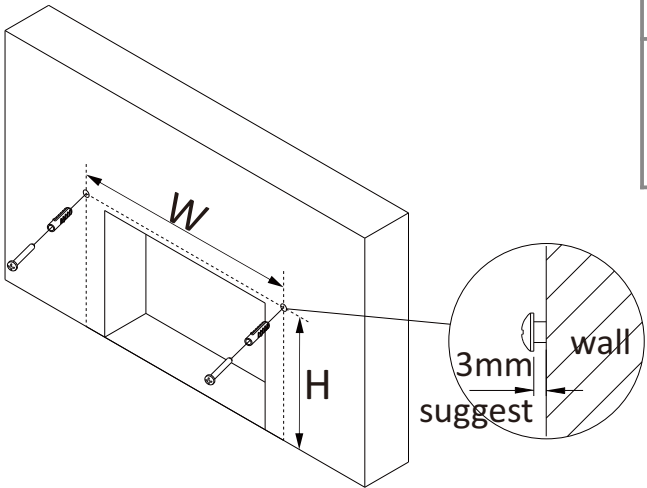

Parts List

		
Top Trim (1pc)	Right Trim (1pc)	Left Trim (1pc)
		
Screw ST4*8 (6pcs)	Screw M4*10 (4pcs)	Washer (4pcs)
		
Wall Plug ϕ 6*30 (2pcs)	Screw ST4*25 (2pcs)	Rubber Feet (2pcs)
		
Instruction Manual (1pc)		

Installation

Tools Required

A screwdriver, a $\phi 8$ mm impact drill and a hammer will be needed.

STEP 01

STEP 02

Secure the trim kit to the fireplace.

STEP 03

Attach to rubber feet on the front edge of the fireplace bottom.

STEP 04

Model	Unit	W	H
TR42	inch	32 ⁶¹ / ₆₄	25 ¹⁹ / ₃₂
	mm	837	650
TR43	inch	36 ⁷ / ₆₄	28 ⁴⁷ / ₆₄
	mm	917	730
TR44	inch	40 ³ / ₆₄	28 ⁴⁷ / ₆₄
	mm	1017	730
TR45	inch	43 ³ / ₁₆	31 ⁷ / ₆₄
	mm	1097	790
TR302	inch	43 ³ / ₆₄	26 ³⁷ / ₆₄
	mm	1097	675

Fix the wall plugs into the wall with a hammer and the distance required above, then insert the screws into, make sure the head of the screws is out of the wall surface, 3mm (1/8 inches) is suggested.