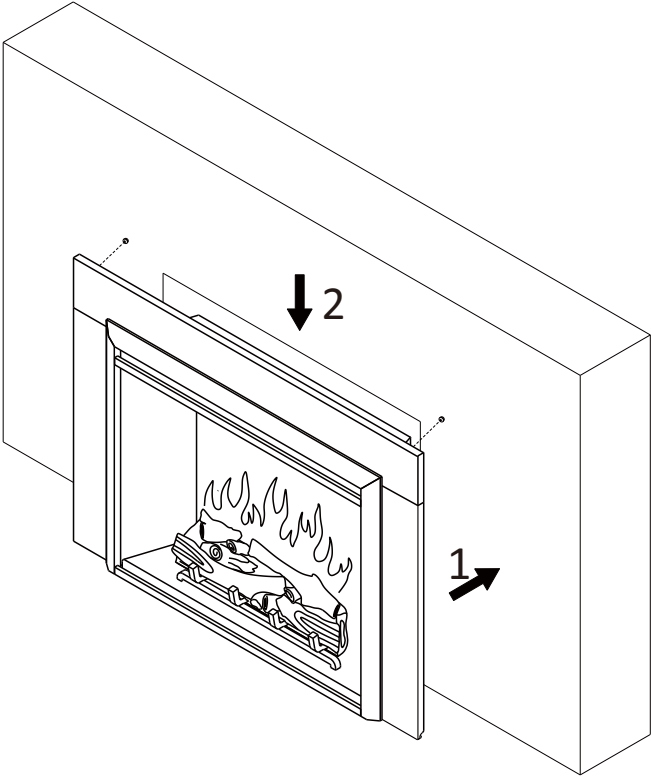

STEP 05

Lift the whole unit a little to plug the unit to the screws on the wall, then put it down gently.