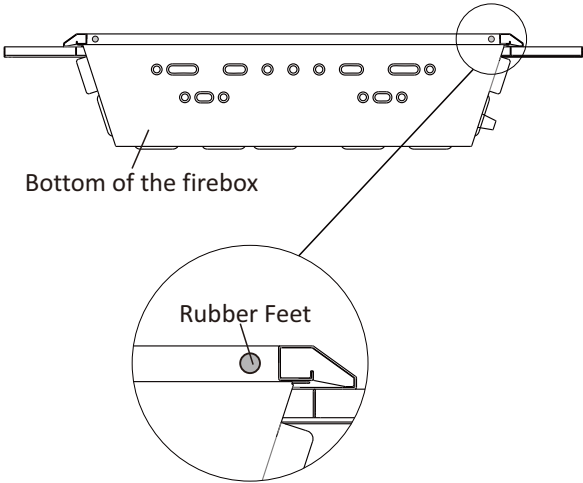

Parts List

		
Top Trim (1pc)	Right Trim (1pc)	Left Trim (1pc)
		
Screw ST4*8 (6pcs)	Screw M4*10 (4pcs)	Washer (4pcs)
		
Wall Plug ϕ 6*30 (2pcs)	Screw ST4*25 (2pcs)	Rubber Feet (2pcs)
		
Instruction Manual (1pc)		

Installation

Tools Required

A screwdriver, a $\phi 8$ mm impact drill and a hammer will be needed.

STEP 01

STEP 02

Secure the trim kit to the fireplace.

STEP 03

Attach to rubber feet on the front edge of the fireplace bottom.

STEP 04

Model	Unit	W	H
TR42	inch	32 ⁶¹ / ₆₄	25 ¹⁹ / ₃₂
	mm	837	650
TR43	inch	36 ⁷ / ₆₄	28 ⁴⁷ / ₆₄
	mm	917	730
TR44	inch	40 ³ / ₆₄	28 ⁴⁷ / ₆₄
	mm	1017	730
TR45	inch	43 ³ / ₁₆	31 ⁷ / ₆₄
	mm	1097	790
TR302	inch	43 ³ / ₆₄	26 ³⁷ / ₆₄
	mm	1097	675

Fix the wall plugs into the wall with a hammer and the distance required above, then insert the screws into, make sure the head of the screws is out of the wall surface, 3mm (1/8 inches) is suggested.