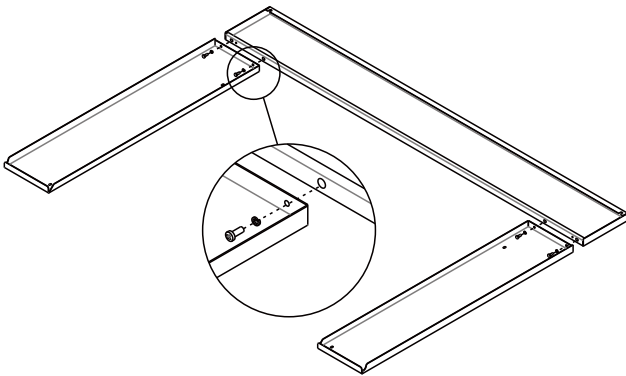

Installation Manual of Trim Kit

for EF42-45&302

DO NOT RETURN!

Contact customer service team for help first

customerservice@puraflame.com

Call: 909-206-6608

Product Dimensions

SKU	Unit	A	B	C	D	E	F
TR42	mm	860	580	660	520	140	20
	inch	33 ⁵⁵ / ₆₄	22 ⁵³ / ₆₄	25 ⁶³ / ₆₄	20 ¹⁵ / ₃₂	5 ³³ / ₆₄	²⁵ / ₃₂
TR43	mm	940	660	740	600	140	20
	inch	37 ¹ / ₆₄	25 ⁶³ / ₆₄	29 ⁹ / ₆₄	23 ⁵ / ₈	5 ³³ / ₆₄	²⁵ / ₃₂
TR44	mm	1040	760	740	600	140	20
	inch	40 ¹⁵ / ₁₆	29 ⁵⁹ / ₆₄	29 ⁹ / ₆₄	23 ⁵ / ₈	5 ³³ / ₆₄	²⁵ / ₃₂
TR45	mm	1120	840	800	660	140	20
	inch	44 ³ / ₃₂	33 ⁵ / ₆₄	31 ¹ / ₂	25 ⁶³ / ₆₄	5 ³³ / ₆₄	²⁵ / ₃₂
TR302	mm	1120	840	685	545	140	20
	inch	44 ³ / ₃₂	33 ⁵ / ₆₄	26 ³ / ₃₂	21 ²⁹ / ₆₄	5 ³³ / ₆₄	²⁵ / ₃₂

Parts List

		
Top Trim (1pc)	Right Trim (1pc)	Left Trim (1pc)
		
Screw ST4*8 (6pcs)	Screw M4*10 (4pcs)	Washer (4pcs)
		
Wall Plug ϕ 6*30 (2pcs)	Screw ST4*25 (2pcs)	Rubber Feet (2pcs)
		
Instruction Manual (1pc)		

Installation

Tools Required

A screwdriver, a $\phi 8$ mm impact drill and a hammer will be needed.

STEP 01

STEP 02

Secure the trim kit to the fireplace.

STEP 03

Attach to rubber feet on the front edge of the fireplace bottom.