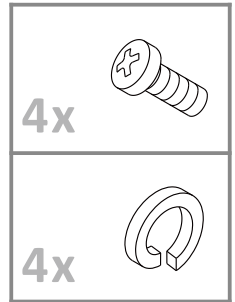

Installation Manual of Trim Kit

for EF42-45&302

DO NOT RETURN!

Contact customer service team for help first

customerservice@puraflame.com

Call: 909-206-6608

Product Dimensions

SKU	Unit	A	B	C	D	E	F
TR42	mm	860	580	660	520	140	20
	inch	33 ⁵⁵ / ₆₄	22 ⁵³ / ₆₄	25 ⁶³ / ₆₄	20 ¹⁵ / ₃₂	5 ³³ / ₆₄	²⁵ / ₃₂
TR43	mm	940	660	740	600	140	20
	inch	37 ¹ / ₆₄	25 ⁶³ / ₆₄	29 ⁹ / ₆₄	23 ⁵ / ₈	5 ³³ / ₆₄	²⁵ / ₃₂
TR44	mm	1040	760	740	600	140	20
	inch	40 ¹⁵ / ₁₆	29 ⁵⁹ / ₆₄	29 ⁹ / ₆₄	23 ⁵ / ₈	5 ³³ / ₆₄	²⁵ / ₃₂
TR45	mm	1120	840	800	660	140	20
	inch	44 ³ / ₃₂	33 ⁵ / ₆₄	31 ¹ / ₂	25 ⁶³ / ₆₄	5 ³³ / ₆₄	²⁵ / ₃₂
TR302	mm	1120	840	685	545	140	20
	inch	44 ³ / ₃₂	33 ⁵ / ₆₄	26 ³ / ₃₂	21 ²⁹ / ₆₄	5 ³³ / ₆₄	²⁵ / ₃₂

Parts List

		
Top Trim (1pc)	Right Trim (1pc)	Left Trim (1pc)
		
Screw ST4*8 (6pcs)	Screw M4*10 (4pcs)	Washer (4pcs)
		
Wall Plug ϕ 6*30 (2pcs)	Screw ST4*25 (2pcs)	Rubber Feet (2pcs)
		
Instruction Manual (1pc)		

Installation

Tools Required

A screwdriver, a $\phi 8$ mm impact drill and a hammer will be needed.

STEP 01

STEP 02

Secure the trim kit to the fireplace.

STEP 03

Attach to rubber feet on the front edge of the fireplace bottom.