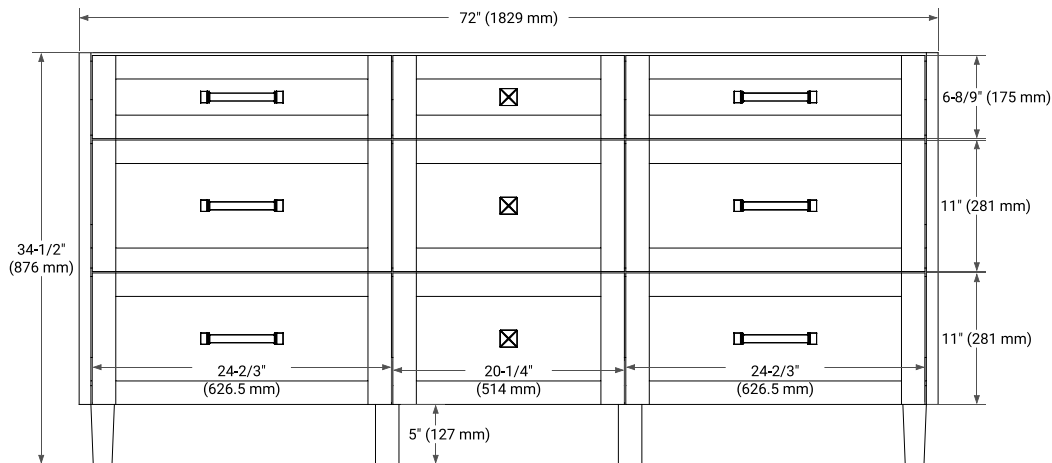

AVAILABLE COLORS

White   Grey   Midnight Blue   Oak

FRONT VIEW