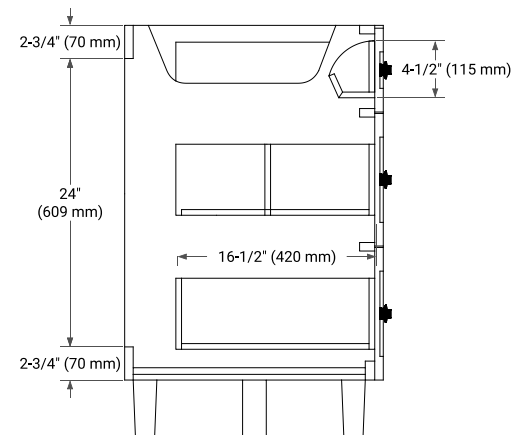

MONROE 72" DOUBLE SINK BASE CABINET

ARIEL

BASE CABINET DIMENSIONS

72" W x 21.5" D x 34.5" H

FEATURES

- Solid wood frame and Plywood
- Soft-close system
- Dovetail construction
- Ample storage

HARDWARE FINISHES*

Brushed Nickel   Matte Black

Hardware comes preinstalled with the illustrated option. Other finishes are available on our online store if you prefer a different one.

AVAILABLE COLORS

White   Grey   Midnight Blue   Oak

PLAN VIEW