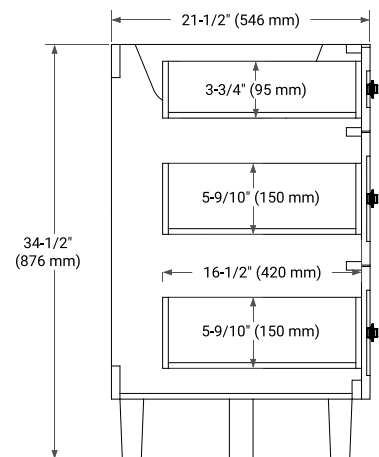

MONROE 72" DOUBLE SINK BASE CABINET

ARIEL

BASE CABINET DIMENSIONS

72" W x 21.5" D x 34.5" H

FEATURES

- Solid wood frame and Plywood
- Soft-close system
- Dovetail construction
- Ample storage

HARDWARE FINISHES*

Brushed Nickel   Matte Black

Hardware comes preinstalled with the illustrated option. Other finishes are available on our online store if you prefer a different one.

AVAILABLE COLORS

White   Grey   Midnight Blue   Oak

SIDE VIEW