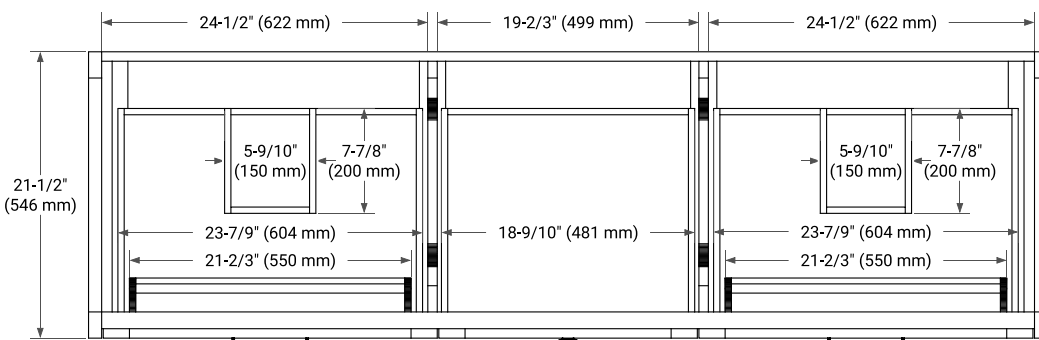

MONROE 72" DOUBLE SINK BASE CABINET

ARIEL

BASE CABINET DIMENSIONS

72" W x 21.5" D x 34.5" H

FEATURES

- Solid wood frame and Plywood
- Soft-close system
- Dovetail construction
- Ample storage

HARDWARE FINISHES*

Brushed Nickel   Matte Black

Hardware comes preinstalled with the illustrated option. Other finishes are available on our online store if you prefer a different one.

AVAILABLE COLORS

White   Grey   Midnight Blue   Oak

PLAN VIEW