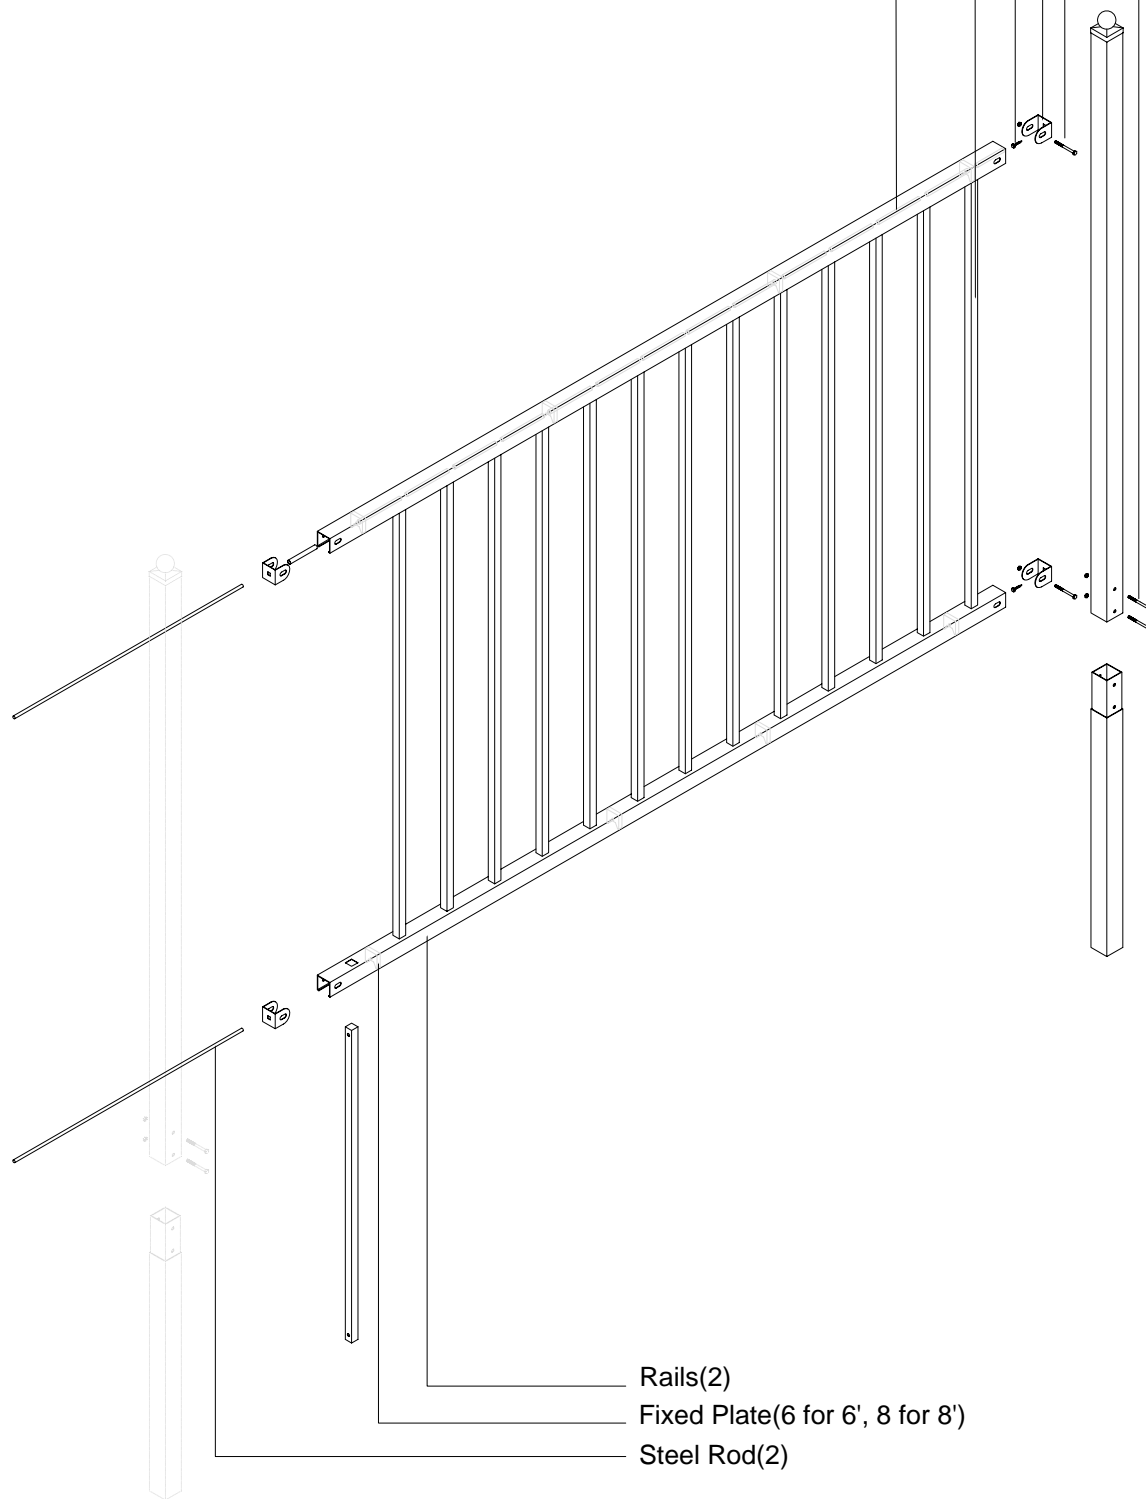

Each fence panel box includes:

ALEKO Fence Panel

LYON STYLE

One Post(Caps Included)

M6 Hex Screws(2)

M6 Anti Theft Screws(4)

Railing Mounting Brackets(4)

Drilling Screws(4)

Vertical Pickets(15 for 6', 20 for 8')

Small Round Pipe(6 for 6', 8 for 8')

Rails(2)

Fixed Plate(6 for 6', 8 for 8')

Steel Rod(2)