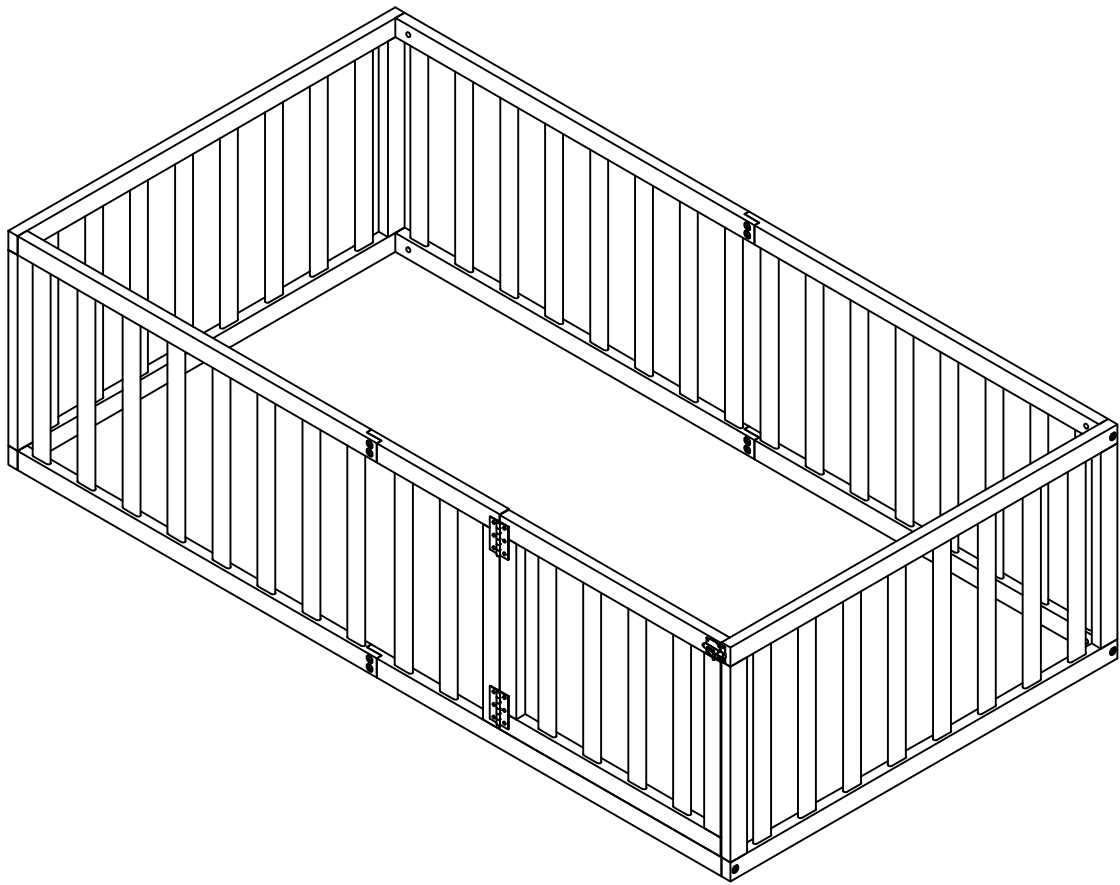

ASSEMBLY INSTRUCTIONS

TWIN SIZE BED

ASSEMBLY INSTRUCTIONS

PARTS LIST

1	 Headboard frame	1pc	4	 Guard rails	1pc
2	 Headboard frame	1pc	5	 Door frame	1pc
3	 Guard rails	2pcs			

HARDWARE LIST (WF299299)

A	1/4x75		7PCS	C	4x58		1PC
B	1/4x15		8PCS				

ASSEMBLY INSTRUCTIONS

Step 1

B 1/4x15

8PCS

C 4x58

1PC

Step 2

A 1/4x75

7PCS

C 4x58

1PC

ASSEMBLY INSTRUCTIONS

Step 3