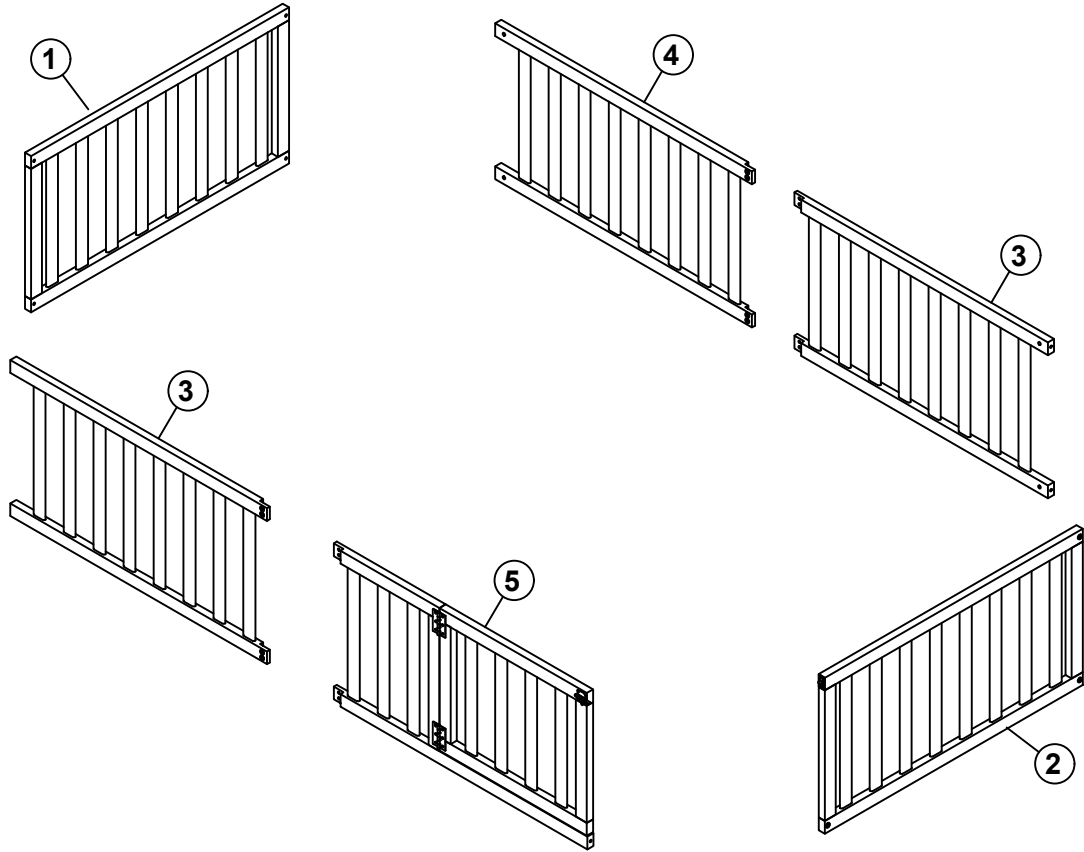

ASSEMBLY INSTRUCTIONS

TWIN SIZE BED

ASSEMBLY INSTRUCTIONS

PARTS LIST

1	 Headboard frame	1pc	4	 Guard rails	1pc
2	 Headboard frame	1pc	5	 Door frame	1pc
3	 Guard rails	2pcs			

HARDWARE LIST (WF299299)

A	1/4x75		7PCS	C	4x58		1PC
B	1/4x15		8PCS				

ASSEMBLY INSTRUCTIONS

Step 1

B 1/4x15

8PCS

C 4x58

1PC

Step 2

A 1/4x75

7PCS

C 4x58

1PC

ASSEMBLY INSTRUCTIONS

Step 3