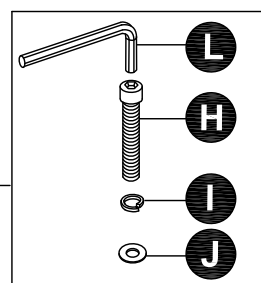

Assembly Instruction

A x1 	B x1 	C x1 	D x1 	E x1 	
Backrest	Seat	Seat cushion	Left Armrest	Right Armrest	
F x1 	G x4 	H x8  M8x70MM	I x8  M8 J x8  M8x22mm	K x6 	L x1  8mm
Back cushion	legs	Screws	Washer	Plastic washer	Allen key
<p>Step1</p> 			<p>Step2</p> 		
<p>Step3</p> 			<p>Step4</p> 		

Step5

Tighten all screws into 100%

Step6

Finished

ADD THE SECOND WASHER WHEN NECESSARY