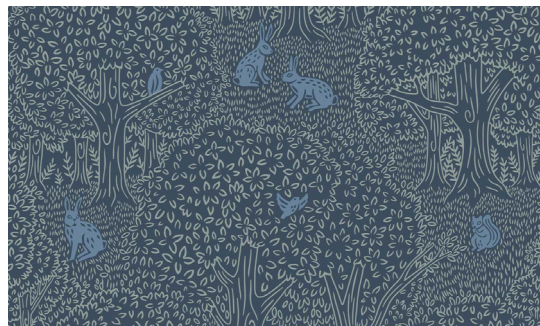

HYGGE & WEST

AVAILABLE COLORWAYS

Linen
RP-011

Blush
RP-012

Celadon
RP-013

Parchment
RP-014

Midnight
RP-015

ROBIN PIETERSE

Woodland

For any room that could use a touch of magic, Woodland's forest setting conjures the wonder of fairy tales.

ROLL SIZE

27 in wide by 30 ft long (double roll)

VERTICAL REPEAT

25 in

MATCH

Straight across