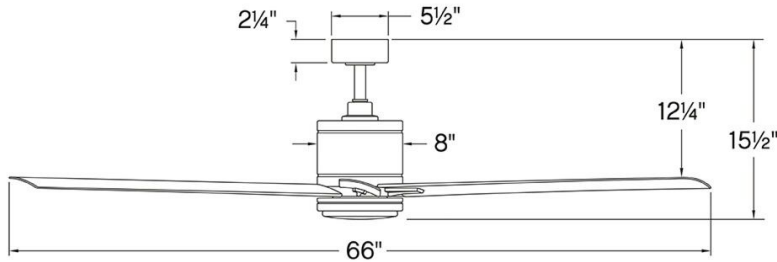

VANTAGE

907166FMW-LWD

VANTAGE 66" LED SMART FAN

DETAILS	
FAN FINISH:	Matte White
GLASS:	Etched Opal
BLADE COUNT:	8
SLOPE DEGREE:	20

DIMENSIONS	
WIDTH:	66"
HEIGHT:	16.8"

LIGHT SOURCE	
VOLTAGE:	120v

MOUNTING	
CANOPY:	6" Dia.
LEAD WIRE:	1 X 76"

SHIPPING	
CARTON LENGTH:	31.5
CARTON WIDTH:	10.5
CARTON HEIGHT:	12

Create a major aesthetic statement with Vantage's modern industrial design featuring gently curved blades. Available in a variety of versatile finish options, Vantage can be applied to a range of indoor and outdoor spaces. Equipped with integrated LED and DC motor technology to deliver excellent energy efficiency.