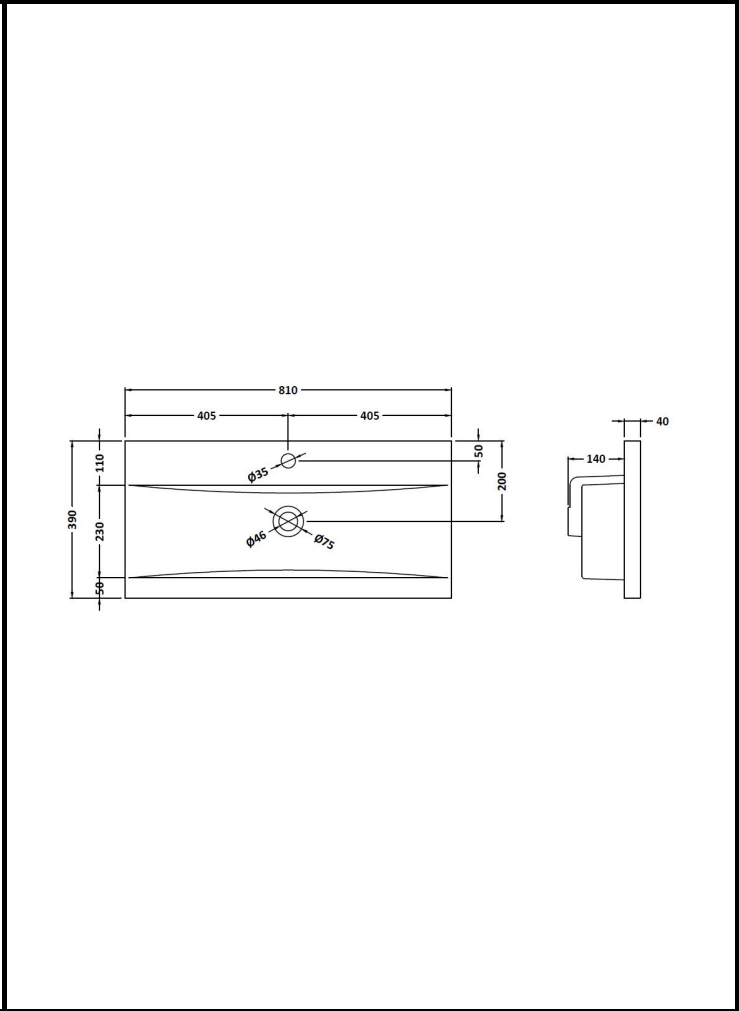

CUSTOMER DATA SHEET

DESCRIPTION: 800 Wh Single Drawer Vanity With Basin A

CUSTOMER DATA SHEET - FURNITURE

DESCRIPTION: 800 Wall Hung Single Drawer Basin Unit

PRODUCT DIMENSIONS

Height (mm)	Width (mm)	Depth (mm)	Nett Wgt Kg
430	800	383	19

PACKAGING DIMENSIONS

Height (mm)	Width (mm)	Depth (mm)	Gross Wgt Kg
405	820	450	19

PACKAGING DATA

Box Colour	Brown Cardboard Box		
Box Qty	1	Label Colour	White Label
Label Size	100 x 50	Label Qty	2

OUTER BOX DIMENSIONS (If Applicable)

Height (mm)	Width (mm)	Depth (mm)	Gross Wgt Kg

PRODUCT DETAILS

Country of Origin	United Kingdom			
Fitting Instruction	No			
Constr' Method	Cam & Wood Dowel			
Cabinet Finish	MFC Textured Woodgrain			
Cab Thickness (mm)	18			
Drawer Included	Yes			
No of Shelves	0			
Hinge Inc'	Not Applicable			
Fixings Inc'	Yes			
Handle Inc'	Yes, Supplied			
Handle Type	Strap			
Certification	FSC	Yes	CE	N/A
Colour	Hacienda Black			
Constr' Type	Rigid			
Fascia Finish	MFC Textured Woodgrain			
Fas Thickness (mm)	18			
Drawer Type	80mm High Metal Softclose			
Hinge Type	Not Applicable			
Adjustable Legs	No, Not Required			
Handle Style	Contemporary			
Waste Shroud	Yes			

CUSTOMER DATA SHEET - CERAMICS

DESCRIPTION: 800 Mid Edged Basin 1 Th

PRODUCT DIMENSIONS			
Height (mm)	Width (mm)	Depth (mm)	Nett Wgt Kg
180	810	390	15

PACKAGING DIMENSIONS			
Height (mm)	Width (mm)	Depth (mm)	Gross Wgt Kg
210	410	830	15