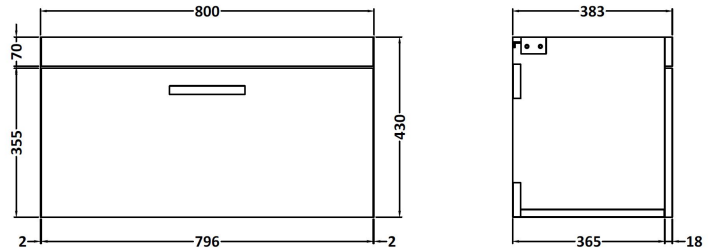

CUSTOMER DATA SHEET

DESCRIPTION: 800 Wh Single Drawer Vanity With Basin A

CUSTOMER DATA SHEET - FURNITURE

DESCRIPTION: 800 Wall Hung Single Drawer Basin Unit

PRODUCT DIMENSIONS

Height (mm)	Width (mm)	Depth (mm)	Nett Wgt Kg
430	800	383	19

PACKAGING DIMENSIONS

Height (mm)	Width (mm)	Depth (mm)	Gross Wgt Kg
405	820	450	19

PACKAGING DATA

Box Colour	Brown Cardboard Box		
Box Qty	1	Label Colour	White Label
Label Size	100 x 50	Label Qty	2

OUTER BOX DIMENSIONS (If Applicable)

CUSTOMER DATA SHEET - CERAMICS

DESCRIPTION: 800 Mid Edged Basin 1 Th

PRODUCT DIMENSIONS			
Height (mm)	Width (mm)	Depth (mm)	Nett Wgt Kg
180	810	390	15

PACKAGING DIMENSIONS			
Height (mm)	Width (mm)	Depth (mm)	Gross Wgt Kg
210	410	830	15

PACKAGING DATA			
Box Colour	Brown Cardboard Box		
Box Qty	1	Label Colour	White Label
Label Size	100 x 50	Label Qty	2

OUTER BOX DIMENSIONS (If Applicable)			
Height (mm)	Width (mm)	Depth (mm)	Gross Wgt Kg