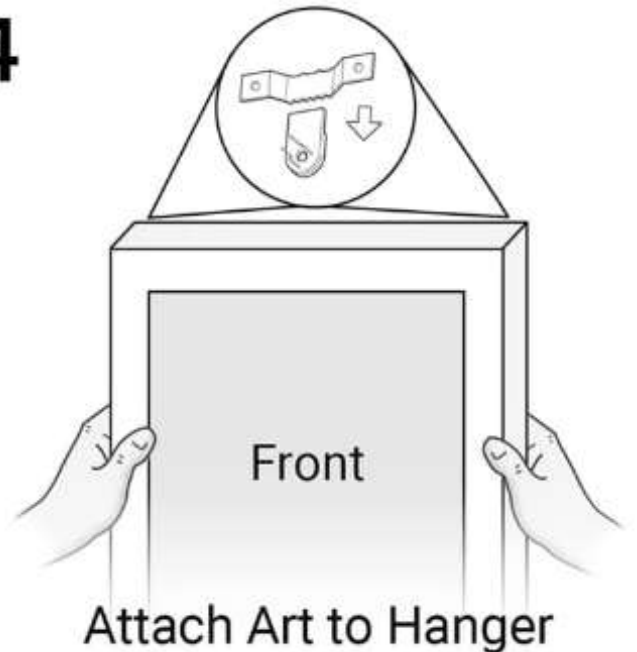

How to Use Hanging Kit

1

Art Hanging Toolkit

2

Screw Hook into both ends of the Frame

3

Hammer Hanger to Wall

4

Attach Art to Hanger