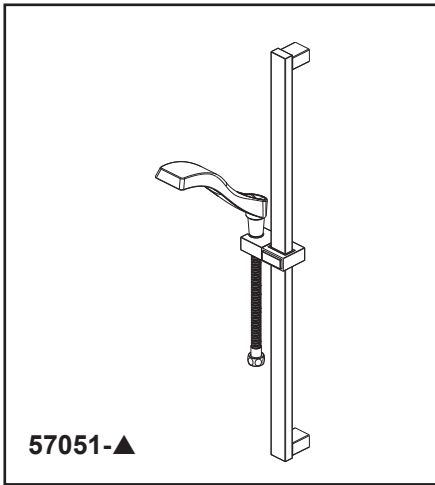

see what Delta can do^{SM}

HAND SHOWER W/SLIDE BAR

■ Single Setting Hand Shower

FEATURES:

- Touch-Clean® Spray Holes

STANDARD SPECIFICATIONS:

- Max. flow rate 1.75 gpm @ 80 psi, 9.5 L/min @ 550 kPa
- Certified dual check valves for backflow protection
- 60"-82" (1524 mm - 2083 mm) stretchable metal hose
- Wall bar for hands-free showering
- Wall bar w/adjustable slide (allows for adjustable shower height)
- Single settings include: Full Body spray

WARRANTY:

- Parts and Finish – Lifetime limited warranty; or for commercial purchasers, 10 years for multi-family residential (apartments and condominiums) and 5 years for all other commercial uses, in each case from the date the product is received by the original purchaser or their authorized representative (installation contractor, etc.).
- Please go to www.deltafaucet.com for the complete details of our limited warranty.

COMPLIES WITH:

- ASME A112.18.1 / CSA B125.1 ♦
- ASME A112.18.3 ♦
- EPA WaterSense®
- ♦ Your Delta hand shower incorporates a backflow protection system that has been tested to be in compliance with ASME A112.18.3 and ASME A112.18.1/CSA B125.1. It incorporates two certified check valves in series, which operate independently and are integral, non-serviceable parts of the wand assembly.

57051-▲