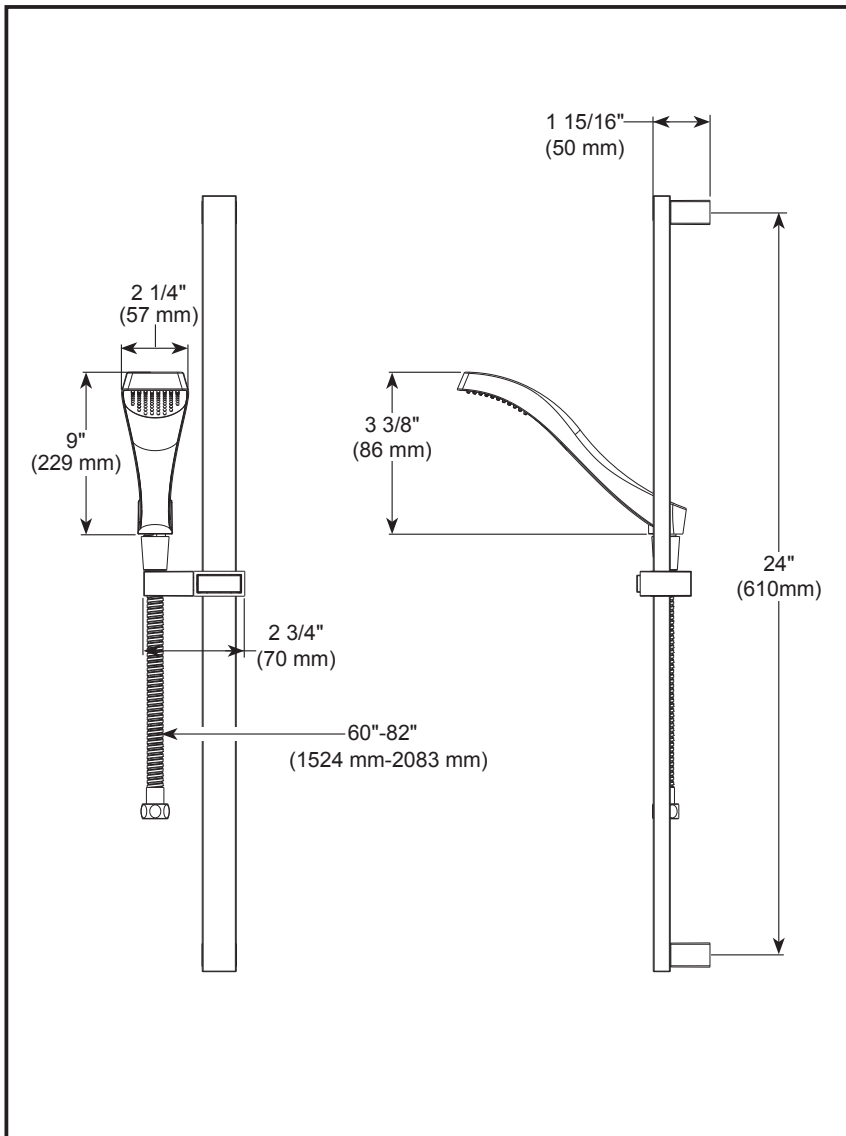

▲ Designate proper finish suffix

Delta Faucet Company reserves the right (1) to make changes in specifications and materials, and (2) to change or discontinue models, both without notice or obligation. Dimensions are for reference only. See current full-line price book or www.deltafaucet.com for finish options and product availability.

DSP-B-57051 Rev. A

Delta Faucet Company

55 E. 111th Street, Carmel, IN 46280

350 South Edgeware Road, St. Thomas, ON N5P 4L1

© 2025 Delta Faucet Company