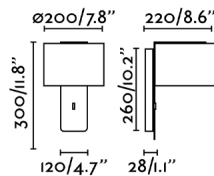

General characteristics

Fixation	Wall
voltage	120V
Hertz	60Hz
Switch type	On/Off
Max. Power	15W

Material

Body/Structure	Steel
Screen	Textile

Finish

Body/Structure	Matt Black
Screen	Black
Location	Dry locations only
US Certification	Fijas cETLus