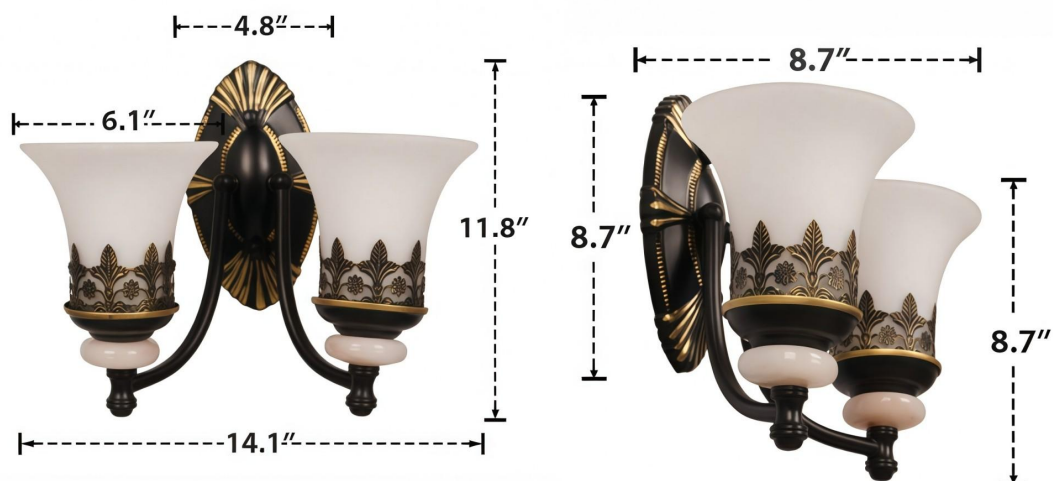

PRODUCT DIMENSION

E26 BASE X2

(INCLUDES 2 WARM LIGHT BULB)

MAX 40W PER BULB, 110V

PRODUCT WEIGHT: 5.29 LB