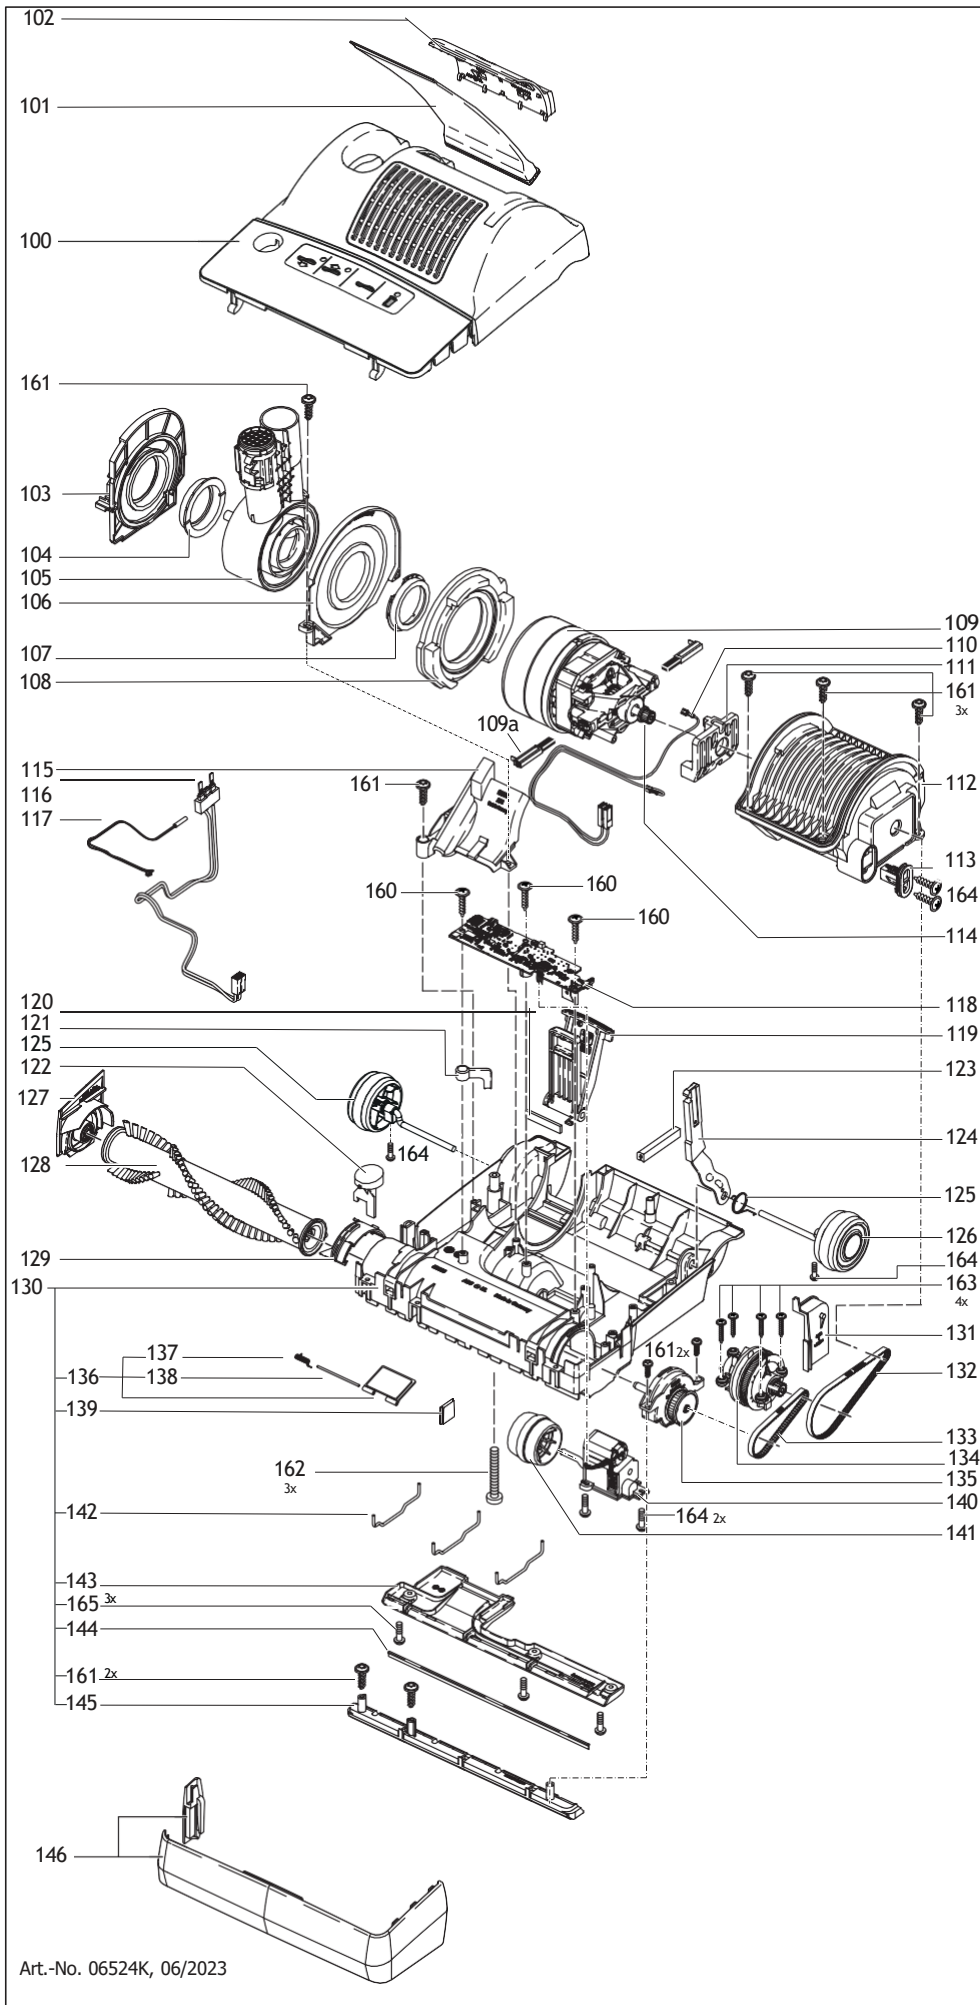

## SEBO Automatic X7 Extra ePower

Pos.	Art.-No.	Description
100	52106DBGB	Power head cover, cpl., X7 EXTRA ePower, dark blue/silver
101	52038ER	Exhaust filter
102	52029DB	Exhaust filter cover, cpl., dark blue
103	52018ER	Swivel neck support, r.h.
104	5101	Swivel neck bearing, r.h.
105	52023ER	Swivel neck assembly X7, complete
106	52020ER	Swivel neck support, l.h.
107	5717	Swivel neck bearing, l.h.
108	52014	Motor support seal
109	52043ER	Vacuum motor 220-240V (890W)
109a	05140S	Carbon brush set
110	52040ER	cable set motor
111	50382	Rubber mounting
112	52059	Motor housing
113	52011ER	Belt adjust, complete
114	5462	Vacuum motor pulley 2MR
115	52115ER	Suction duct access cover
116	52199ER	Cable set swivel neck, (incl. connector support)
117	52103	Reed switch swivel neck X-2017
118	5871ER	PCB Power supply/Controller X7/8, 220-240V
119	52009OR	Foot pedal, complete
120	52052	Felt strip
121	52054	Cable guide
122	52034DB	Brush roller release knob,dk blue
123	52112	Buffer motor housing
124	52021ER	Support lever
125	5107	Support spring
126	52102GS	Wheel with axle, cpl., grey black
127	52032GS	Bearing block right hand,gr. black
128	5010ER	Brush roller X7, blue bristles
129	52033ER	Brush roller release ring with spring
130	52195GS	Chassis X7, cpl., grey black
131	5112	Motor pulley cover
132	5463	Belt 2MR-310-6
133	5110	Belt 219 3M HTDII-6
134	52108	Sensor X7, cpl.
135	52111ER	Bearing block l.h., cpl.
136	5172OR	Access door, cpl., orange (incl. pos. 136 & 137)
137	5304	Access door spring
138	5303	Access door axle
139	5155GS	Rubbing plate
140	5060	Servo motor with gear box
141	5174GS	Pile adjustment wheel
142	5402	Wire tie
143	52110GS	Rear bottom plate X7, cpl., (incl. pos. 144 & 145)
144	5400-1	Sealing strip X7
145	50404GS	Front bottom plate X7, cpl.
146	52050GS	Bumper set X7, grey black (2 pcs.)
160	01029	Screw C2,9x13
161	01016	AMTEC-Screw 4,0x16 TORX 20
162	0176	Screw AM 4x30 DIN 7985TL
163	0104	Screw C 3,9x25 DIN 7981
164	0102	Screw F 3,9x13 DIN 7981
165	0197	Screw M4x12 Z1