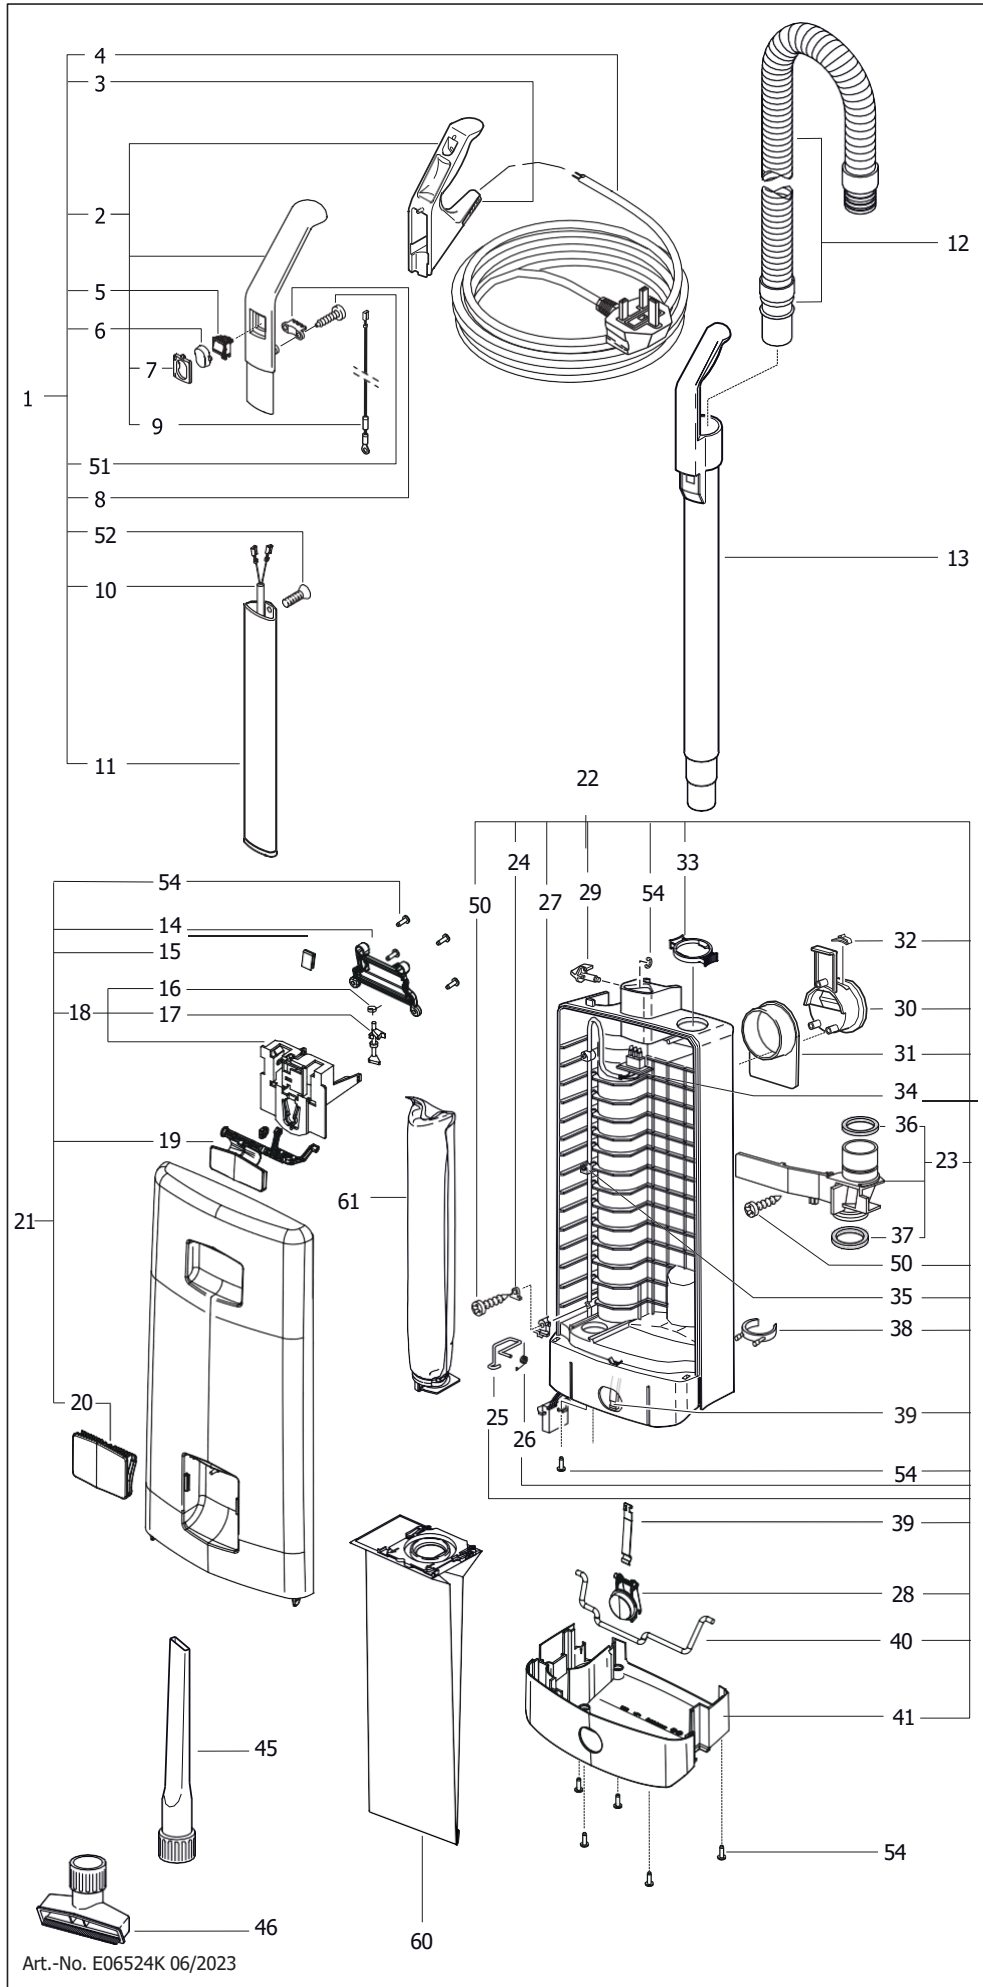

This information is intended for Europe only (220-240 V) and may not be applied for North America!

Parts Diagram

MADE IN GERMANY

SEBO AUTOMATIC X7 EXTRA ePower

Pos.	Art.-No.	Description
1	5644	Handle complete, grey black/silver
2	5297GSSE	Handle grip, grey black (incl. pos. 7 & 10)
3	5359DG	Grommet, grey black
4	1104DG	Cable with GB-plug, grey black
5	05138	Switch, 2-pol, Spare part
6	5160SB	Switch cap, silver
7	5161DG	Switch cap holder, grey black
8	5162	Cable clamp
9	5253	Wire antistatic
10	5216	Handle cable
11	5187	Handle tube X / 345mm
12	5040SB	Hose X, complete, silver
13	5045GS	Extension tube X, grey black
14	51059GS	Cover, grey black
15	5319	Bag holder spring
16	5091	Safety catch spring
17	5360	Safety catch
18	5324	Bag holder, cpl. (incl. pos. 16 & 17)
19	51053SB	Cover release, silver
20	51052SB	Handle cover, silver
21	51051DBSI	Front cover cpl., dark blue/silver
22	51050DBSI	Dust bag housing, cpl., dark blue/silver
23	5380GS	Internal cover, cpl., grey black (incl. pos. 36 & 37)
24	1073	Clamp
25	5208	Filter safety catch
26	5210	Return spring
27	5164	Cable clamp
28	51003SB	Dust bag housing locking, silver
29	1859SB	Handle catch, silver
30	5721DB	Carrying handle, dark blue
31	5703DB	Cable hook, dark blue
32	5146	Stop spring
33	5424SB	Retaining ring, silver
34	5217	Internal cable
35	5266	Cable clamp
36	5842	Seal 54x44x6
37	5289	Seal
38	1823GS	Attachment clip, grey black
39	5084	Spring for locking rod
40	5083	Locking rod
41	51002DB	Dust bag housing bumper base, dk blue
45	1092GS	Crevice nozzle, grey black
46	1491GS	Upholstery nozzle, grey black
50	0102	Screw F 3,9x13 DIN 7981
51	0103	Screw C 3,9x16, DIN 7981
52	0129	Screw M 4x12
53	0161	Clip #4, DIN 6799
54	01036	Screw 4x14, Torx 20
60	5093ER	Vacuum bag, X (box of 8)
61	5036ER	Micro hygiene filter, X
		<u>Also available:</u>
	51094ER	Service box X7/X8 (incl. 5093ER, 5036ER, 52038ER & 5400-3)