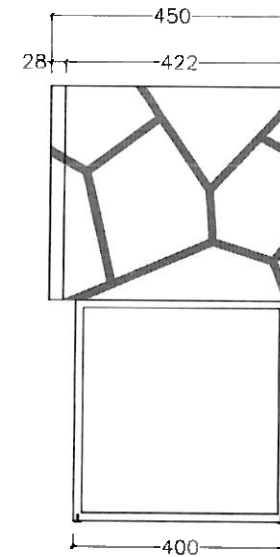

01 TOP VIEW
SCALE 1 : 20

02 FRONT VIEW
SCALE 1 : 20

03 SIDE VIEW
SCALE 1 : 20

REMARK

- Mdf , Motif Kerang
- White Laquare
- Steli Base,
- Nickle Electro plated

NAME/TITLE

SIZE : 1800X158X810MM

APPROVED :

DWG CODE :