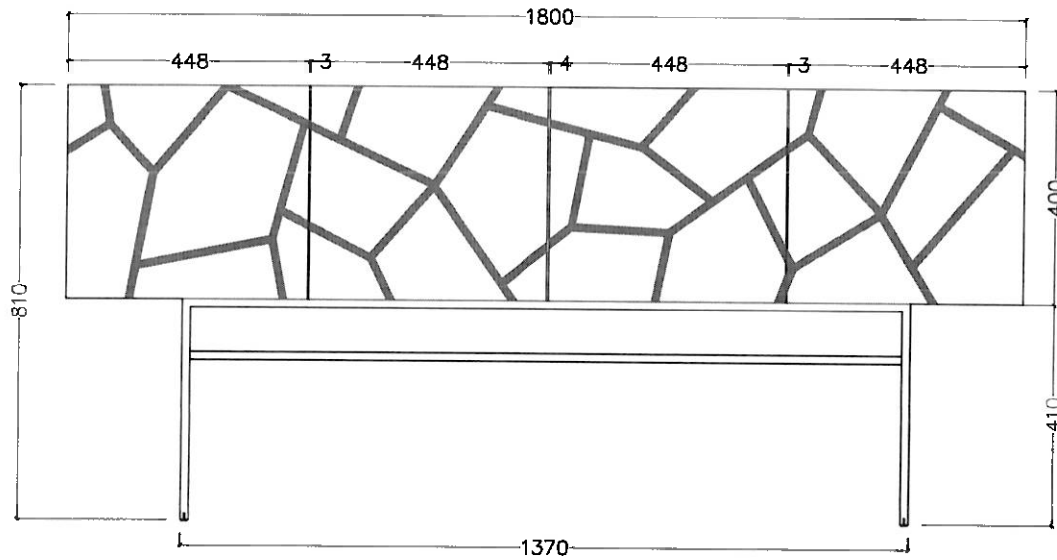

01 TOP VIEW
SCALE 1 : 20

02 FRONT VIEW
SCALE 1 : 20

03 SIDE VIEW
SCALE 1 : 20

REMARK

- Mdf , Motif Kerang
- White Laquare
- Steli Base,
- Nickle Electro plated

NAME/TITLE

SIZE : 1800X158X810MM

APPROVED :