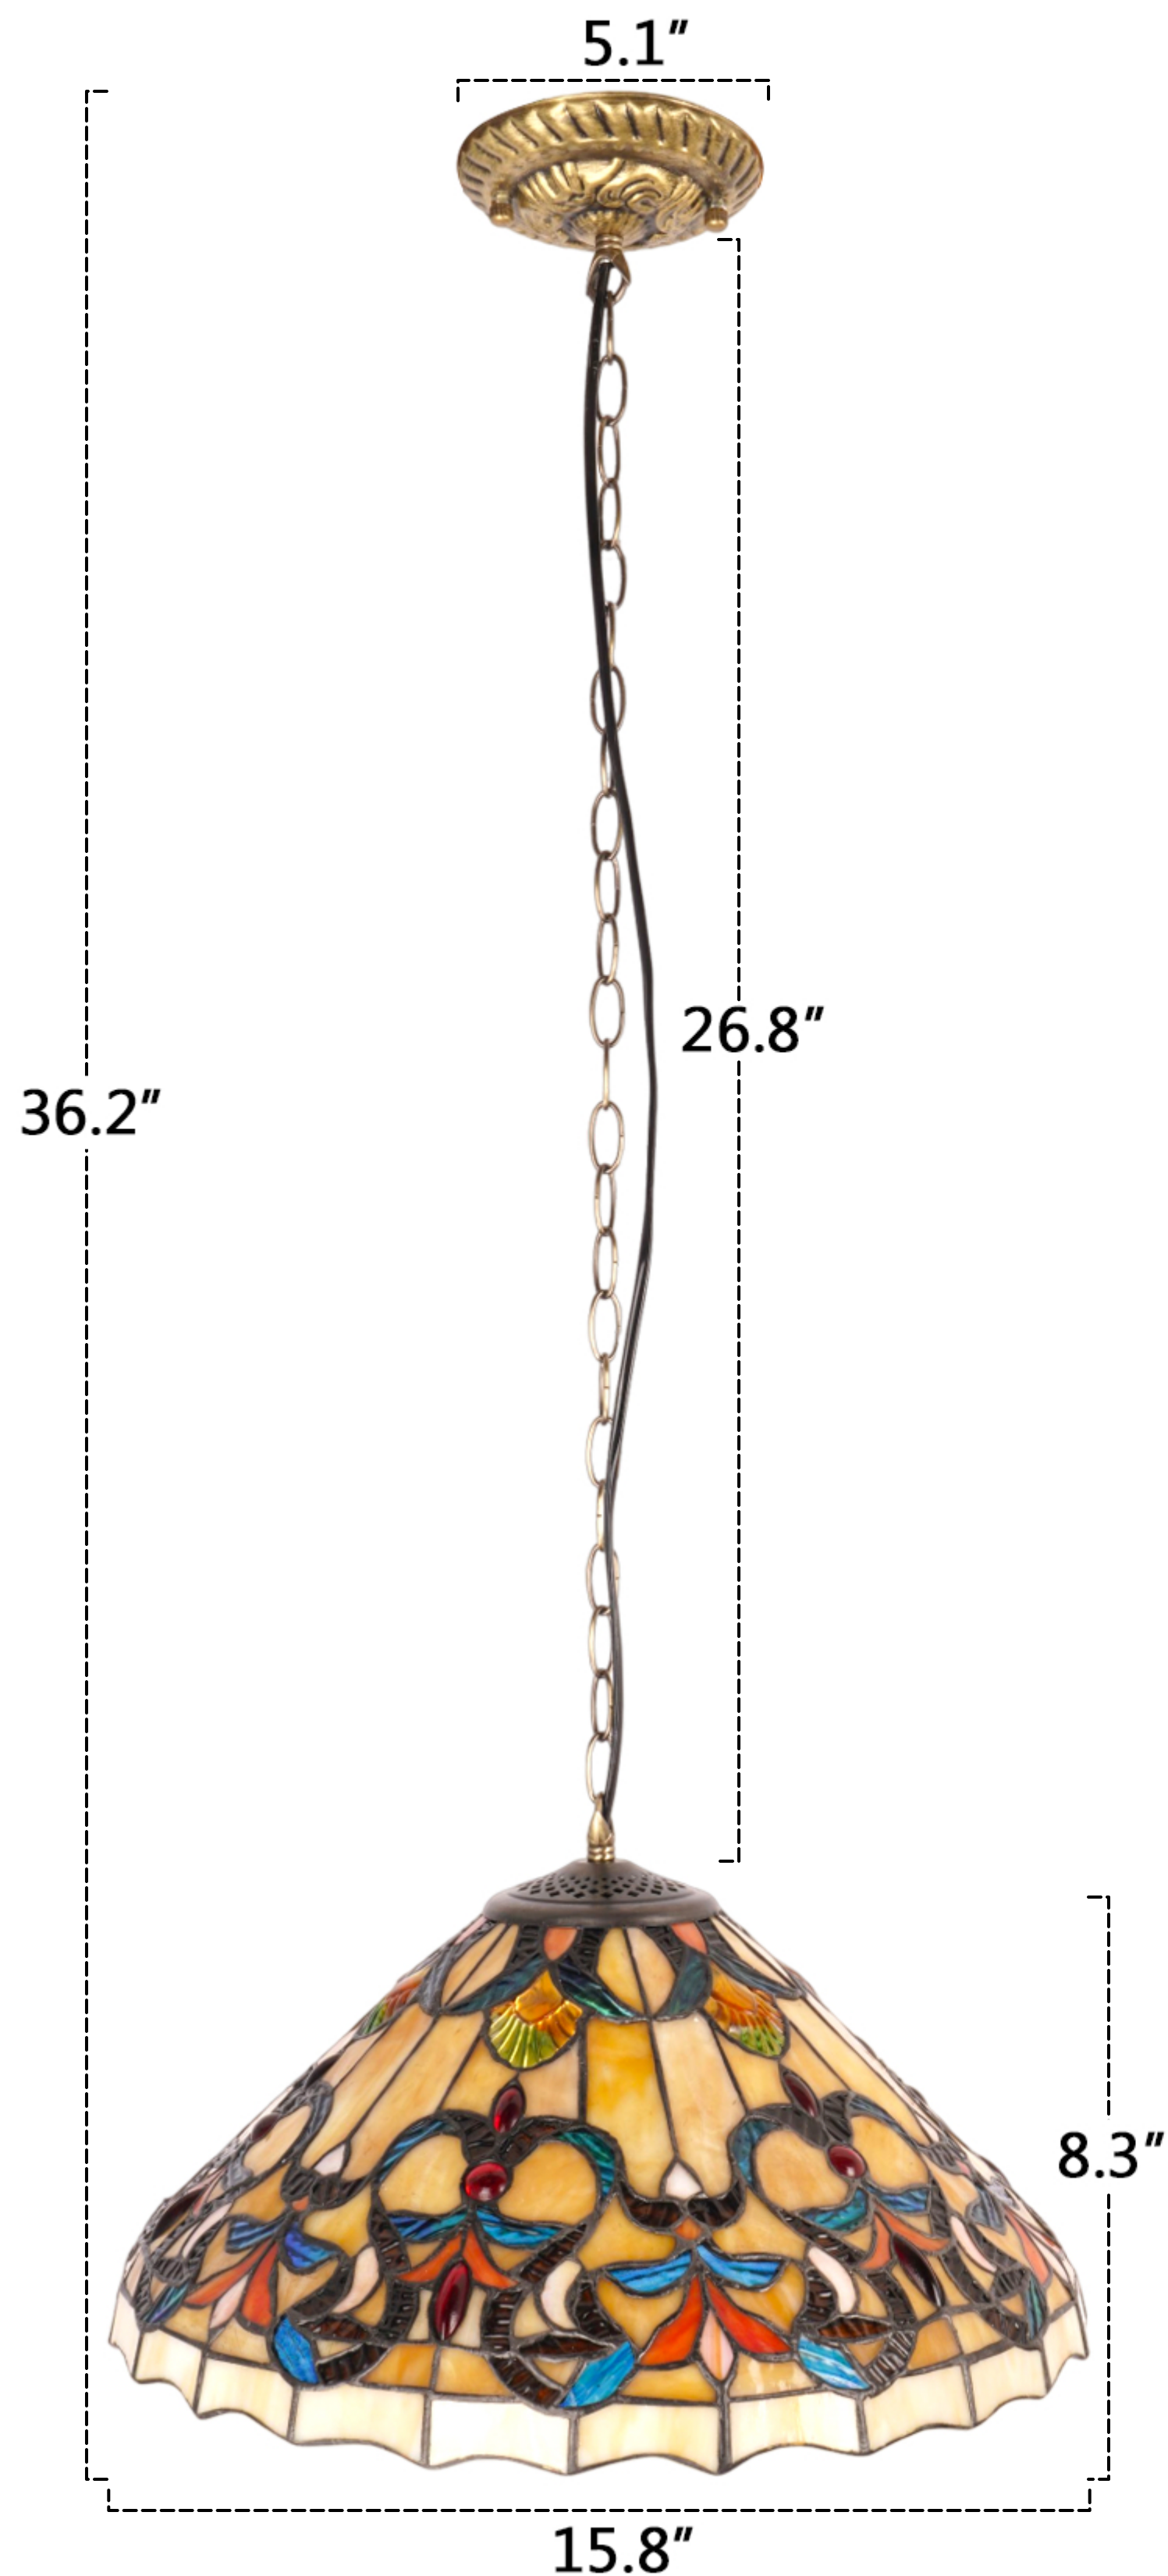

Product Size

E26 BASE

(BULB NOT INCLUDED)

Material:Iron+ Glass

Lamp Body Color:Copper Finish

Net Weight:7.4Lbs

Control Method:Wall Control

Voltage:110V

CAN WORK ON
VAULTED CEILING

CAN WORK ON
SLOPING CEILING

CAN WORK ON
FLAT CEILING