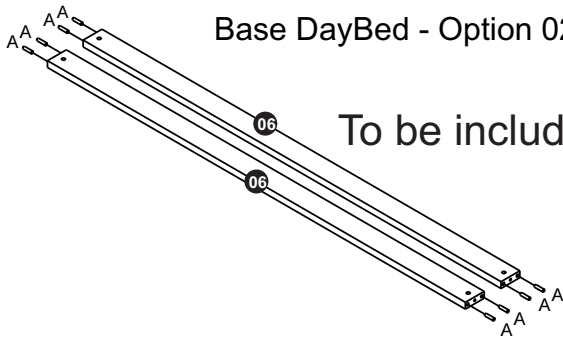

Base DayBed - Option 02