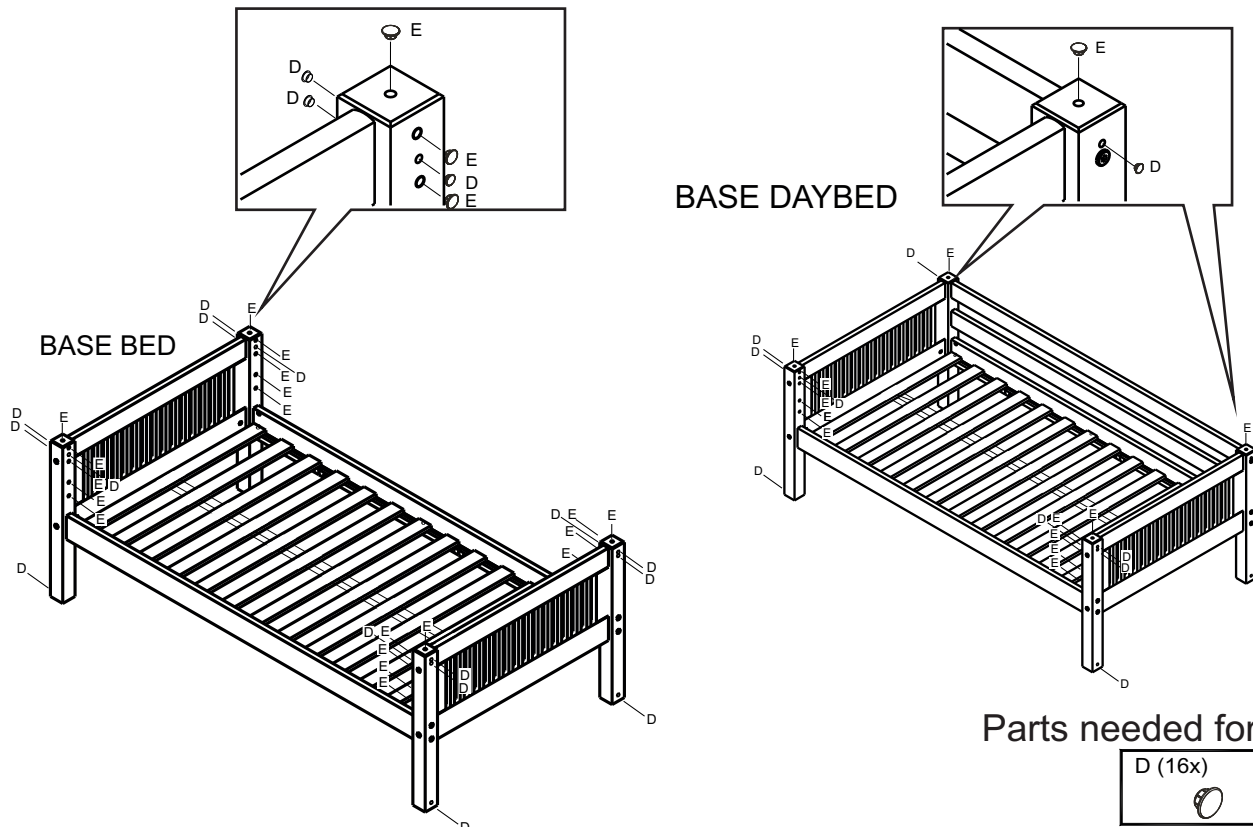

BASE BED - Option 01

Parts needed for this step:

B (8x)	C (8x)	F (1x)

Attach full length guard rails as shown if bed purchased as DayBed with this option.

BASE DAYBED - Option 02

Parts needed for this step:

B (10x)	C (10x)	F (1x)	M (4x)

Step 04 - Attach slat roll foundation to bed rails as indicated.

Parts needed for this step:

Step 05 - Place plastic plugs into open screw holes.

Parts needed for this step:

Your bed is now ready for use as is or to be added to other bed configurations, such as Loft Bed, Bunk Bed, etc.