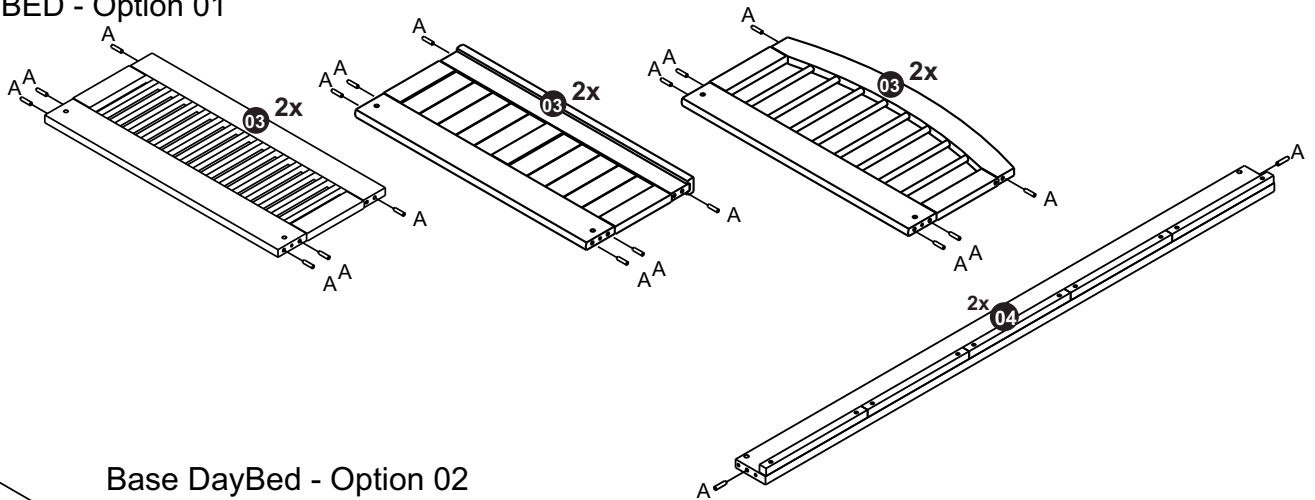

DayBed add 2x Rear Guard Rails + Hardware as indicated below:

Hardware Carton

A  8Pc ø3/8" x 1 9/16"	B  2Pc ø1/4" x 4 1/4"	C  2Pc ø1/4" x 5/8"	F  1Pc
---	--	--	---

ASSEMBLY INSTRUCTIONS

Step 01 - Place Wood dowels into head board panels and bed rails, indicated in diagram option 01

BASE BED - Option 01

Base DayBed - Option 02

To be included when full Length Guard Rails are used!

Parts needed for this step:

Step 02 - Attach panel head board to bed posts (left and right sides).

BASE BED - Option 01