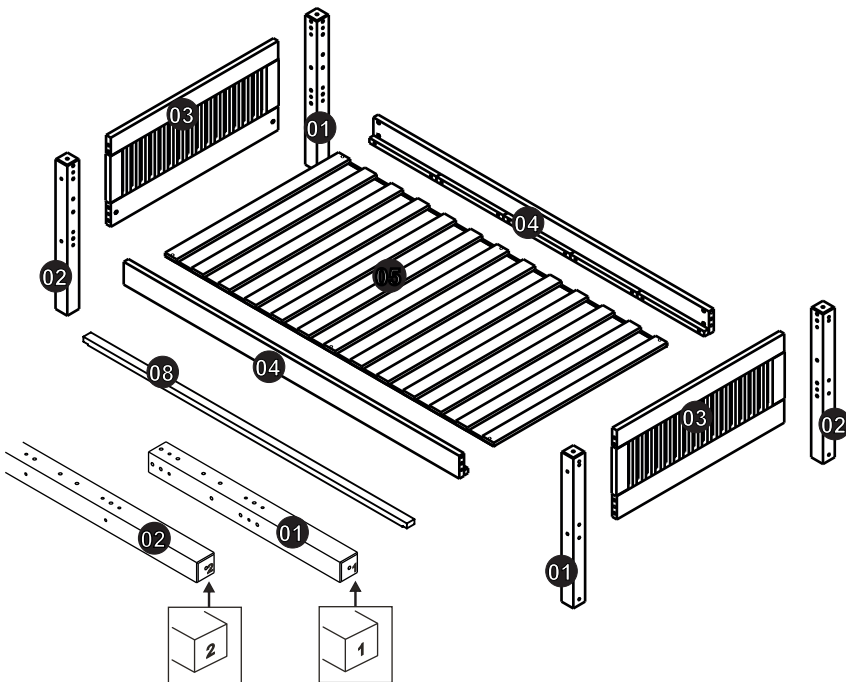

Parts and hardware list for ASSEMBLY BASE BED.

The hardware is located in several part cartons as indicated below:

Hardware - Carton

A  16Pc ø3/8" x 1 9/16"	B  12Pc ø1/4" x 4 1/4"	C  12Pc ø1/4" x 5/8"	D  16Pc ø5/16"	E  20Pc ø3/8"
F  1Pc	G  4Pc ø1/4" x 3 7/8"	I  15Pc ø1/8" x 1 3/8"		

Hardware - Carton

J  02Pc	M  12Pc ø1/8" x 3/4"
---	---

Total Parts + Hardware needed for Assembly of Base Bed!

A  16Pc ø3/8" x 1 9/16"	B  12Pc ø1/4" x 4 1/4"	C  12Pc ø1/4" x 5/8"	D  16Pc ø5/16"	E  20Pc ø3/8"	F  1Pc
G  4Pc ø1/4" x 3 7/8"	I  15Pc ø1/8" x 1 3/8"	J  02Pc	M  12Pc ø1/8" x 3/4"		