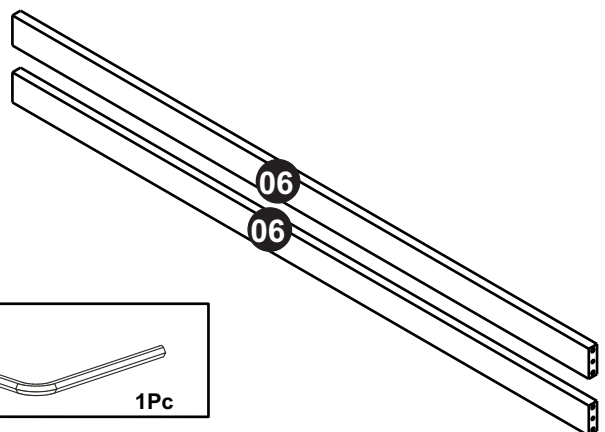

Hardware Carton

A 8Pc ø3/8" x 1 9/16"	B 2Pc ø1/4" x 4 1/4"	C 2Pc ø1/4" x 5/8"	F 1Pc