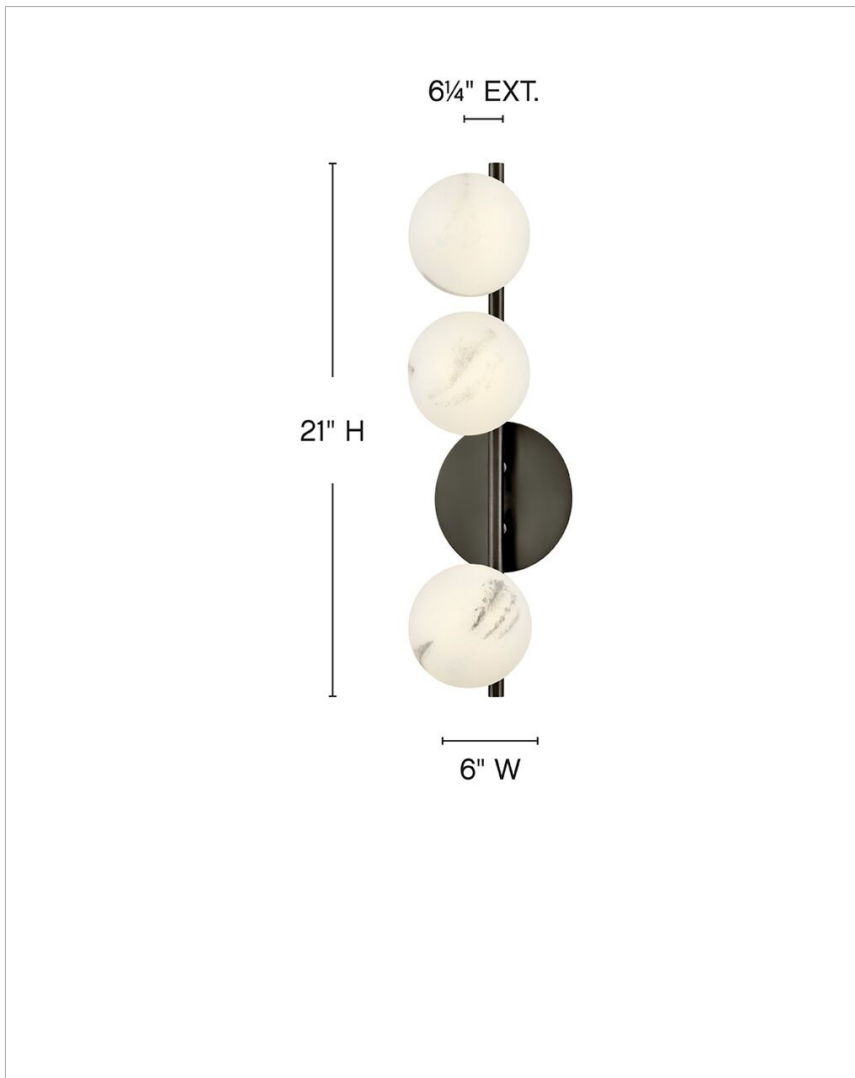

### LARGE THREE LIGHT SCONCE

Selene is what dreams are made of. Swirled glass globes dance along the silhouette, providing an enticing, ambient glow that attracts attention in all the right ways. Selene indulges in the details and revels in the spotlight, projecting a strong confidence in modern design.

DETAILS	
FINISH:	Black Oxide
MATERIAL:	Steel
GLASS:	Swirled
DIMMABLE:	YES - WITH DIMMABLE LAMP (NOT INCLUDED)

DIMENSIONS	
WIDTH:	6"
HEIGHT:	21"
WEIGHT:	4.4lb
BACK PLATE:	4.75" Dia.
EXTENSION:	6.3"
TOP TO OUTLET:	8.5"

LIGHT SOURCE	
LIGHT SOURCE:	Socketed
WATTAGE:	3-7w G9 LED
VOLTAGE:	120v

SHIPPING	
CARTON LENGTH:	23.3
CARTON WIDTH:	12
CARTON HEIGHT:	8.3
CARTON WEIGHT:	6.4