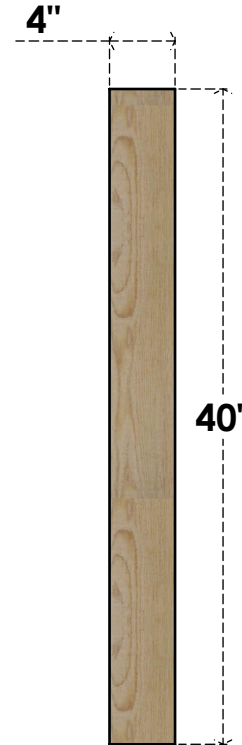

BRC04X34X40TRA00RDF

4"W X 34"D X 40"H TRADITIONAL ROUGH SAWN BRACE, DOUGLAS FIR

SIDE

FRONT

EKENA MILLWORK
 2300 WEST MAIN ST.
 CLARKSVILLE, TX 75426
 TOLL FREE: 866-607-0453
 WWW.EKENAMILLWORK.COM

NOTES

1. INSTALLATION TO BE COMPLETED IN ACCORDANCE WITH MANUFACTURER'S SPECIFICATIONS.
2. DRAWING MAY NOT BE TO SCALE
3. THIS DRAWING IS INTENDED FOR DESIGN AND PLANNING PURPOSES ONLY.
4. ALL INFORMATION CONTAINED HEREIN WAS CURRENT AT THE TIME OF DEVELOPMENT BUT MUST BE REVIEWED AND APPROVED BY THE PRODUCT MANUFACTURER TO BE CONSIDERED ACCURATE.
5. PRODUCTS ARE NOT KILN DRIED. THIS ITEM IS UNIQUE AND WILL CONTAIN THE NATURAL VARIATIONS THAT THE WOOD SPECIES OFFERS. THIS MAY RESULT IN VARIATIONS UP TO 1/4"