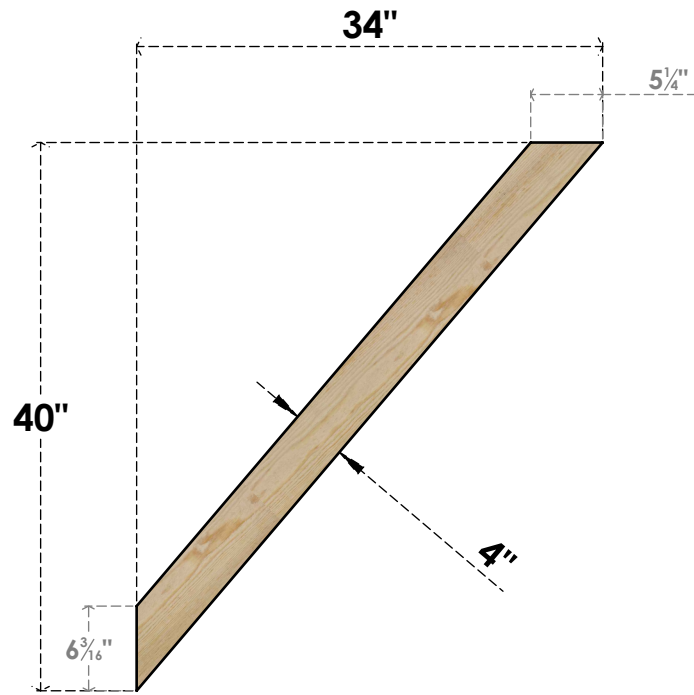

BRC04X34X40TRA00RDF

4"W X 34"D X 40"H TRADITIONAL ROUGH SAWN BRACE, DOUGLAS FIR

SIDE

FRONT

EKENA MILLWORK
 2300 WEST MAIN ST.
 CLARKSVILLE, TX 75426
 TOLL FREE: 866-607-0453
 WWW.EKENAMILLWORK.COM

NOTES

1. INSTALLATION TO BE COMPLETED IN ACCORDANCE WITH MANUFACTURER'S SPECIFICATIONS.
2. DRAWING MAY NOT BE TO SCALE
3. THIS DRAWING IS INTENDED FOR DESIGN AND PLANNING PURPOSES ONLY.
4. ALL INFORMATION CONTAINED HEREIN WAS CURRENT AT THE TIME OF DEVELOPMENT BUT MUST BE REVIEWED AND APPROVED BY THE PRODUCT MANUFACTURER TO BE CONSIDERED ACCURATE.
5. PRODUCTS ARE NOT KILN DRIED. THIS ITEM IS UNIQUE AND WILL CONTAIN THE NATURAL VARIATIONS THAT THE WOOD SPECIES OFFERS. THIS MAY RESULT IN VARIATIONS UP TO 1/4"