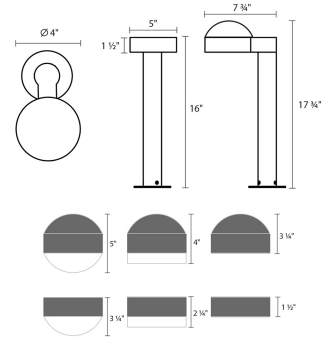

## Dimensions

Height:	16"
Width:	5"
Length:	7.75"
Canopy/Backplate/Base:	4"
Size:	16"
Canopy/Backplate/Base Height:	0.25

## Shipping

Carton 1 L x W x H:	23" X 12" X 9"
Carton 1 Gross Weight:	7 LBS
Fixture Weight:	5