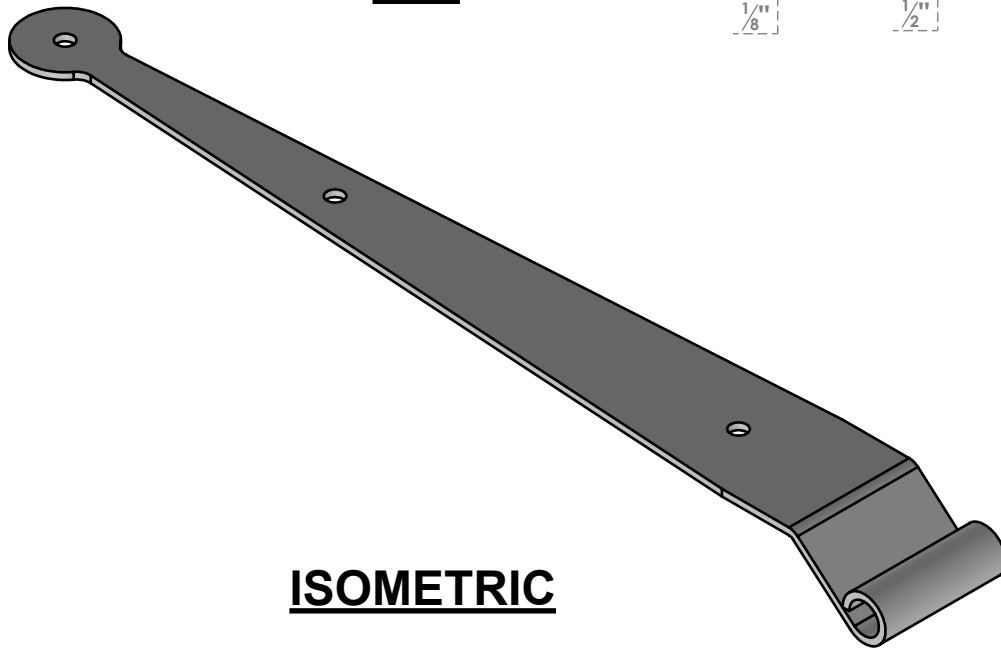

ITEM NUMBER: SHWM050X12SHSSBL

STEELTEK STRAP HINGE 12"W WITH 1/2" OFFSET (SOLD AS PAIR), 304 STAINLESS STEEL, POWDER COATED BLACK

ISOMETRIC

EKENA MILLWORK
2300 WEST MAIN ST.
CLARKSVILLE, TX 75426
TOLL FREE: 866-607-0453
WWW.EKENAMILLWORK.COM