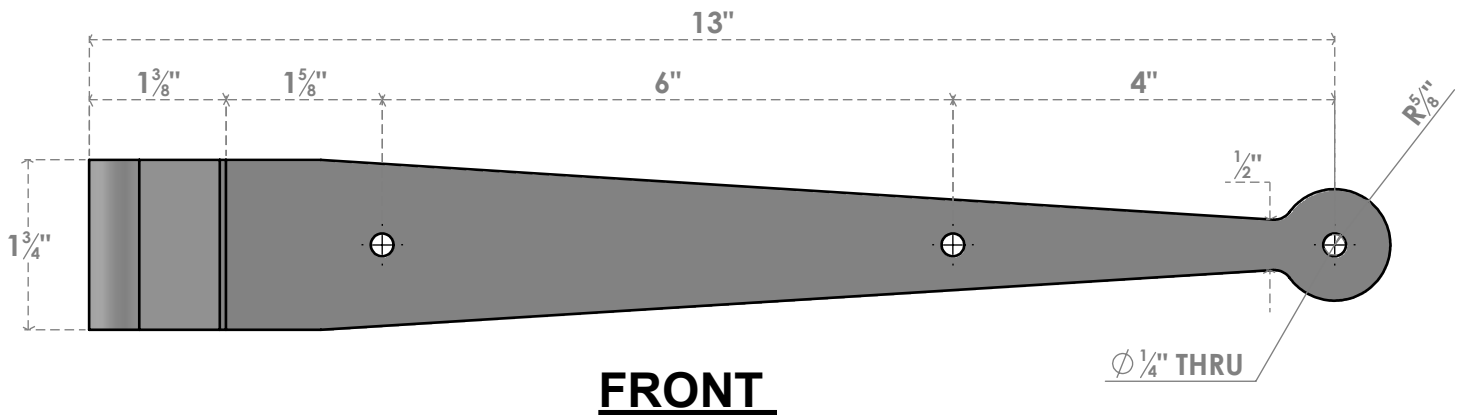

ITEM NUMBER: SHWM050X12SHSSBL

STEELTEK STRAP HINGE 12"W WITH 1/2" OFFSET (SOLD AS PAIR), 304 STAINLESS STEEL, POWDER COATED BLACK

ISOMETRIC

EKENA MILLWORK
2300 WEST MAIN ST.
CLARKSVILLE, TX 75426
TOLL FREE: 866-607-0453
WWW.EKENAMILLWORK.COM