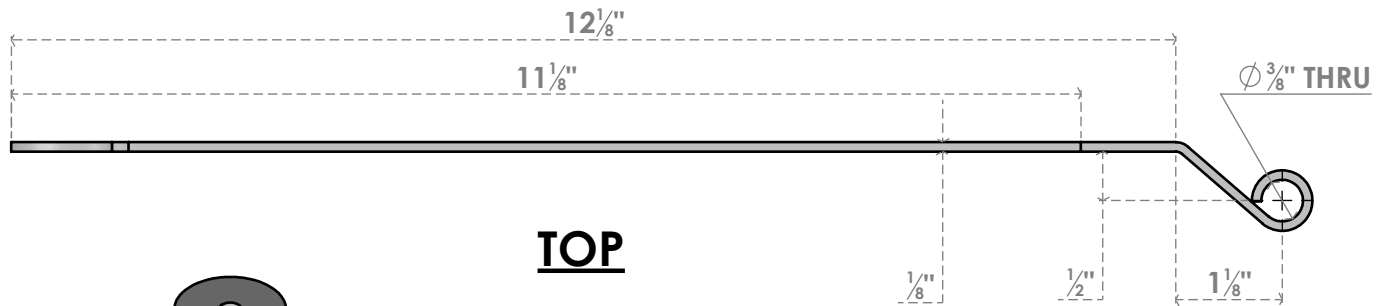

ITEM NUMBER: SHWM050X12SHSSBL

STEELTEK STRAP HINGE 12"W WITH 1/2" OFFSET (SOLD AS PAIR), 304 STAINLESS STEEL, POWDER COATED BLACK

ISOMETRIC

EKENA MILLWORK
2300 WEST MAIN ST.
CLARKSVILLE, TX 75426
TOLL FREE: 866-607-0453
WWW.EKENAMILLWORK.COM

GENERATED DATE : 11/12/2024

NOTES

1. INSTALLATION TO BE COMPLETED IN ACCORDANCE WITH MANUFACTURER'S SPECIFICATIONS.
2. DRAWING MAY NOT BE TO SCALE
3. THIS DRAWING IS INTENDED FOR DESIGN AND PLANNING PURPOSES ONLY.
5. MANUFACTURED FROM 304 STAINLESS STEEL WITH POWDERCOATED BLACK FINISH.
6. ACTUAL DIMENSIONS MAY VARY DUE TO MATERIAL AND MANUFACTURING TOLERANCES