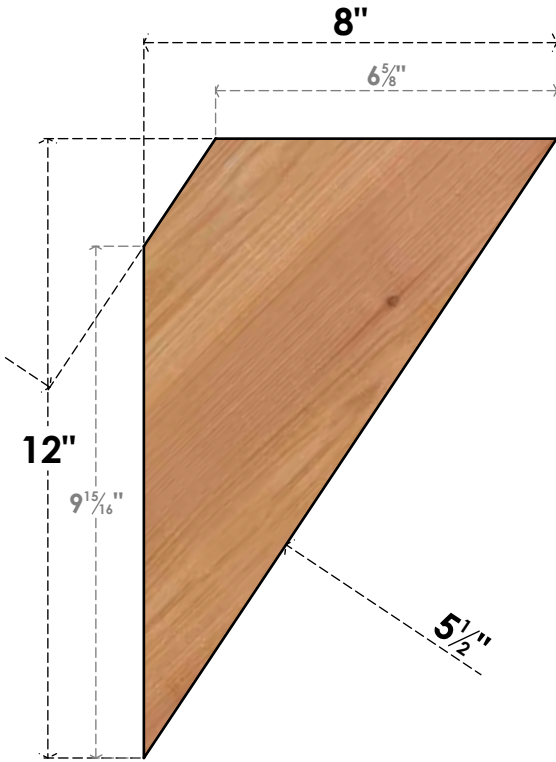

BRC06X08X12TRA00SWR

5 1/2"W X 8"D X 12"H TRADITIONAL SMOOTH BRACE, WESTERN RED CEDAR

SIDE

FRONT

EKENA MILLWORK
 2300 WEST MAIN ST.
 CLARKSVILLE, TX 75426
 TOLL FREE: 866-607-0453
 WWW.EKENAMILLWORK.COM

NOTES