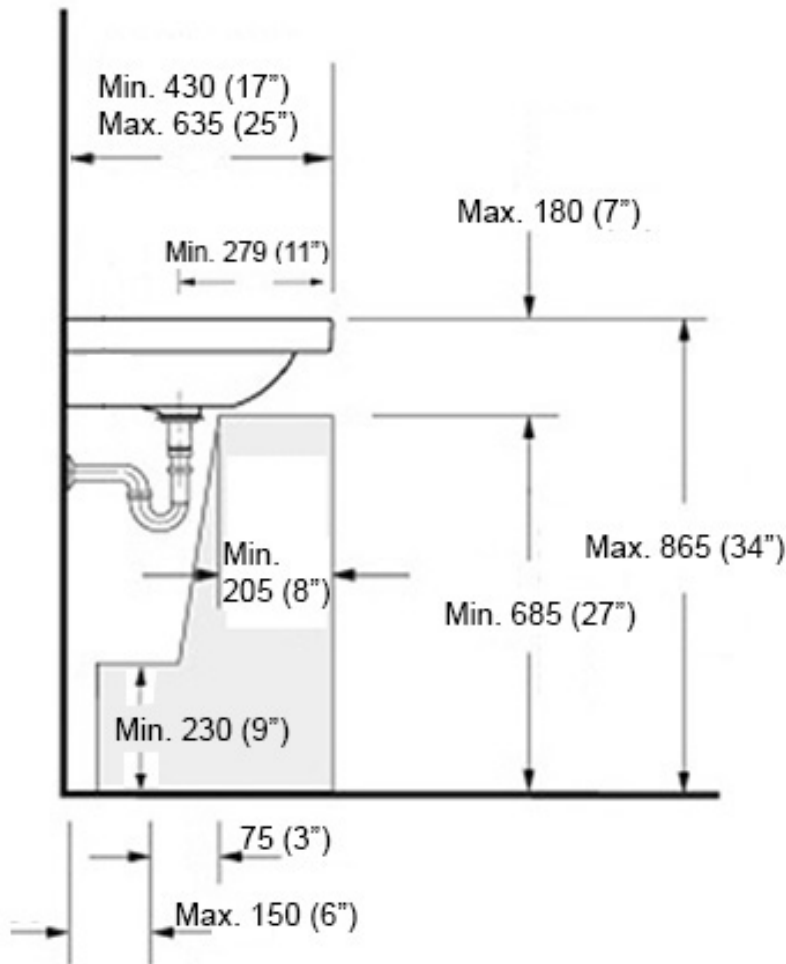

Codes & Standards:

- ADA Compliant

* WS Bath Collections reserves the right to revise dimensions or information on this sheet without notice

Collection |
Waldorf

Model |
Waldorf 4143

Dimensions Metric

1 inch = 2.54 cm

Dimensions Metric
1 inch = 2.54 cm
1 inch = 25.4 mm

WS[®]
BATH
COLLECTIONS

1051 Lea Drive - Collegeville, PA 19426
Tel. 215 513 9400 - Fax 610 831 0215
www.ws bathcollections.com - info@ws bathcollections.com

Silicone (optional)

Collection
Waldorf

Model |
Waldorf 4143

Dimensions Metric
1 inch = 2.54 cm
1 inch = 25.4 mm

WS[®]
BATH
COLLECTIONS

1051 Lea Drive - Collegeville, PA 19426
Tel. 215 513 9400 - Fax 610 831 0215

www.ws bathcollections.com - info@ws bathcollections.com

Recommended ADA Installation

Note: ADA Compliant when installed in accordance with ADA guidelines

<p>Collection Waldorf</p>	<p>Model Waldorf 4143</p>	<p>Dimensions Metric 1 inch = 2.54 cm 1 inch = 25.4 mm</p>	<p>WS[®] BATH COLLECTIONS 1051 Lea Drive - Collegeville, PA 19426 Tel. 215 513 9400 - Fax 610 831 0215 www.ws bathcollections.com - info@ws bathcollections.com</p>
--------------------------------------	--	--	--