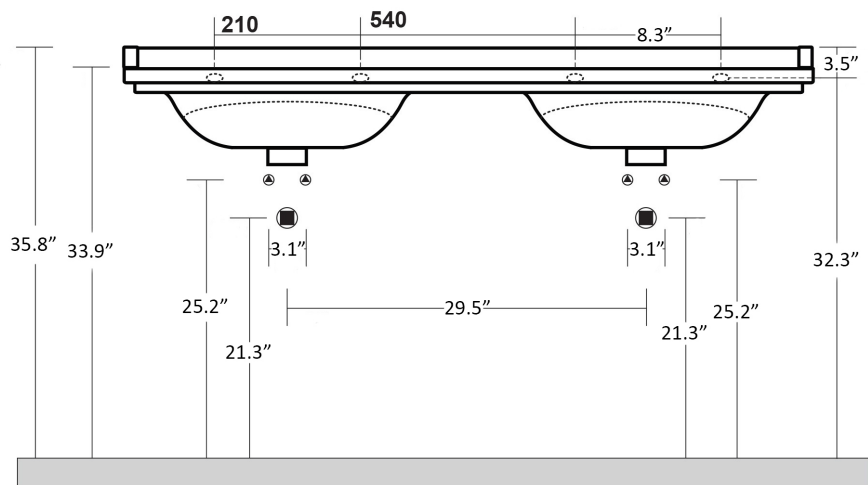

Codes & Standards:

- ADA Compliant

* WS Bath Collections reserves the right to revise dimensions or information on this sheet without notice

Collection |
Waldorf

Model |
Waldorf 4143

Dimensions Metric

1 inch = 2.54 cm

1 inch = 25.4 mm

WS[®]
BATH
COLLECTIONS

1051 Lea Drive - Collegeville, PA 19426
Tel. 215 513 9400 - Fax 610 831 0215

www.ws bathcollections.com - info@ws bathcollections.com

Collection
Waldorf

Model |
Waldorf 4143

Dimensions Metric
1 inch = 2.54 cm
1 inch = 25.4 mm

WS[®]
BATH
COLLECTIONS

1051 Lea Drive - Collegeville, PA 19426
Tel. 215 513 9400 - Fax 610 831 0215
www.ws bathcollections.com - info@ws bathcollections.com