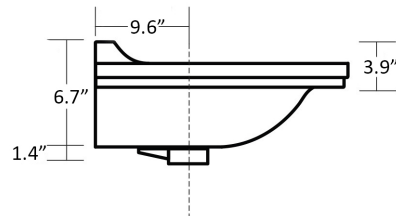

Codes & Standards:

- ADA Compliant

* WS Bath Collections reserves the right to revise dimensions or information on this sheet without notice

Collection |
Waldorf

Model |
Waldorf 4143

Dimensions Metric

1 inch = 2.54 cm

1 inch = 25.4 mm

WS[®]
BATH
COLLECTIONS

1051 Lea Drive - Collegeville, PA 19426
Tel. 215 513 9400 - Fax 610 831 0215

www.ws bathcollections.com - info@ws bathcollections.com

Collection
Waldorf

Model |
Waldorf 4143

Dimensions Metric
1 inch = 2.54 cm
1 inch = 25.4 mm

WS[®]
BATH
COLLECTIONS

1051 Lea Drive - Collegeville, PA 19426
Tel. 215 513 9400 - Fax 610 831 0215
www.ws bathcollections.com - info@ws bathcollections.com