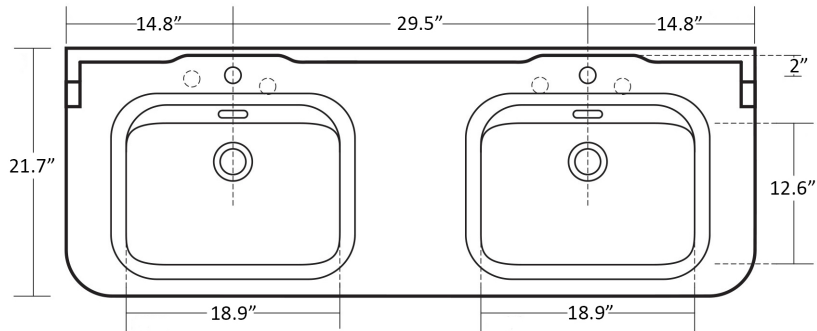

Codes & Standards:

- ADA Compliant

* WS Bath Collections reserves the right to revise dimensions or information on this sheet without notice

Collection |
Waldorf

Model |
Waldorf 4143

Dimensions Metric

1 inch = 2.54 cm

1 inch = 25.4 mm

WS[®]
BATH
COLLECTIONS

1051 Lea Drive - Collegeville, PA 19426
Tel. 215 513 9400 - Fax 610 831 0215

www.ws bathcollections.com - info@ws bathcollections.com

Collection
Waldorf

Model |
Waldorf 4143

Dimensions Metric
1 inch = 2.54 cm
1 inch = 25.4 mm

WS[®]
BATH
COLLECTIONS

1051 Lea Drive - Collegeville, PA 19426
Tel. 215 513 9400 - Fax 610 831 0215
www.ws bathcollections.com - info@ws bathcollections.com