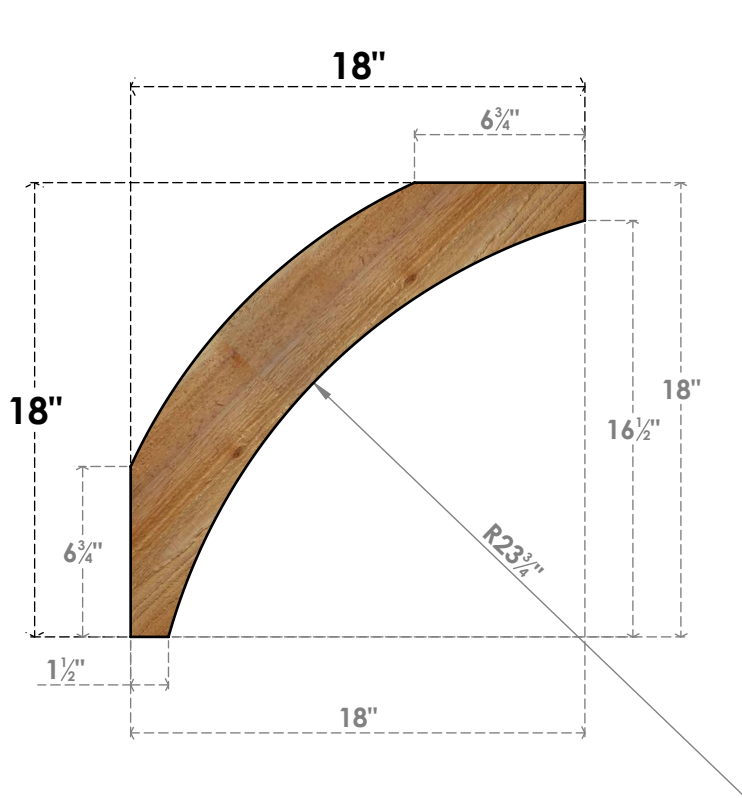

BRC04X18X18THR00RWR

4"W X 18"D X 18"H THORTON ROUGH SAWN BRACE, WESTERN RED CEDAR

SIDE

FRONT

EKENA MILLWORK
 2300 WEST MAIN ST.
 CLARKSVILLE, TX 75426
 TOLL FREE: 866-607-0453
 WWW.EKENAMILLWORK.COM

NOTES

1. INSTALLATION TO BE COMPLETED IN ACCORDANCE WITH MANUFACTURER'S SPECIFICATIONS.
2. DRAWING MAY NOT BE TO SCALE
3. THIS DRAWING IS INTENDED FOR DESIGN AND PLANNING PURPOSES ONLY.
4. ALL INFORMATION CONTAINED HEREIN WAS CURRENT AT THE TIME OF DEVELOPMENT BUT MUST BE REVIEWED AND APPROVED BY THE PRODUCT MANUFACTURER TO BE CONSIDERED ACCURATE.
5. PRODUCTS ARE NOT KILN DRIED. THIS ITEM IS UNIQUE AND WILL CONTAIN THE NATURAL VARIATIONS THAT THE WOOD SPECIES OFFERS. THIS MAY RESULT IN VARIATIONS UP TO 1/4"