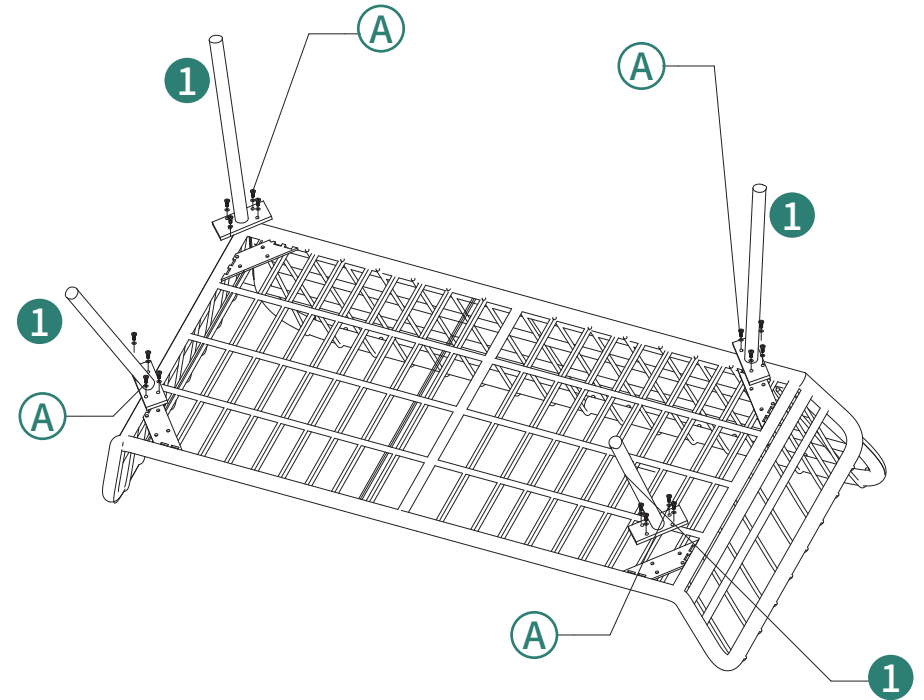

PATIO LOVESEAT

ASSEMBLY INSTRUCTIONS

Notice:

1. Follow the installation instructions. Please confirm all accessories are preset before installation.
2. Do not fully tighten the screws during initial assembly. Fully tighten screws only once all pieces which are correctly assembled.
3. If you encounter any problems during installation, refer to two solutions: Follow the installation video tutorial on the Amazon product page or contact our customer service.

Item no.	Reference Image	Qty.
A	 <p>M6×12</p>	×16
B	 <p>M6×35</p>	×5
C		×1

ASSEMBLY INSTRUCTIONS

Item no.	Reference Image	Qty.	Item no.	Reference Image	Qty.
1		×4	4		×1
2		×1	5		×1
3		×2	6		×2

ASSEMBLY INSTRUCTIONS

1

3

ASSEMBLY INSTRUCTIONS

2

4

ASSEMBLY INSTRUCTIONS

3

5