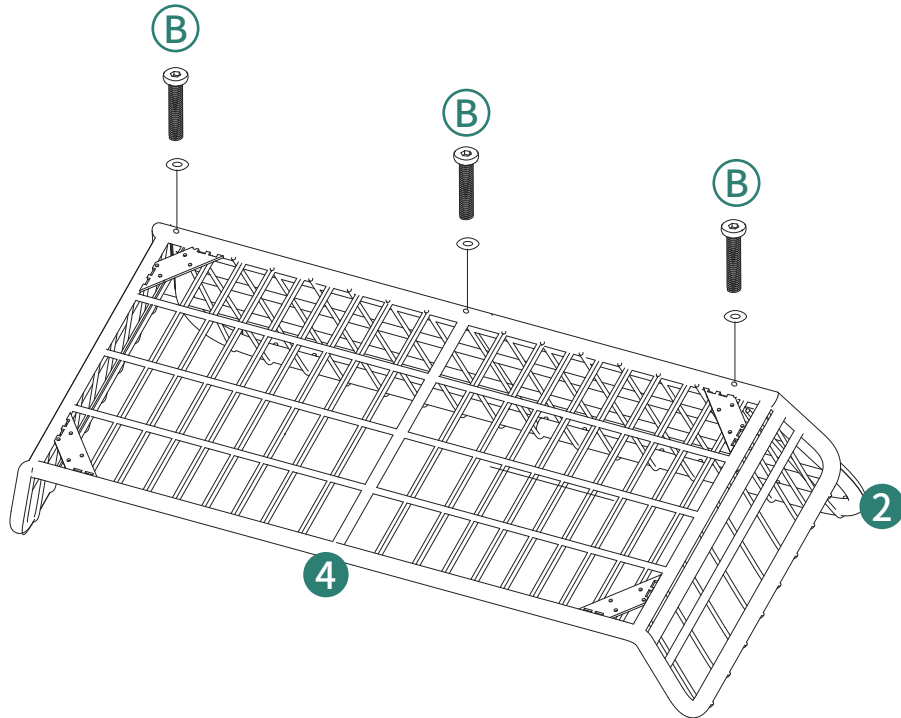

ASSEMBLY INSTRUCTIONS

1