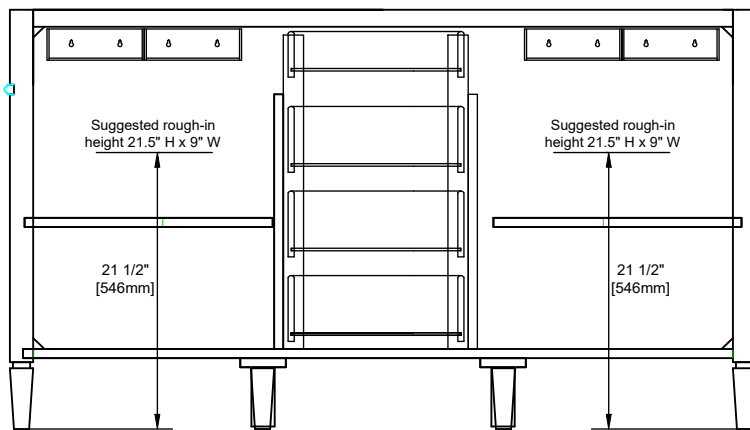

Aluminum Laminate Drawer Liners

Assembly Required: Installation of optional 3cm top with sinks

Vanity Top Included: NO, Optional 3cm Tops Available with Sinks

Number of Basins: Two -Included with optional 3cm top

Fits Drain Hole Size: 1-3/4"

Overflow: Facing front

Adjustable levelers

Dimension

Width: 58-3/8"

Depth: 22-7/8"

Height: 32-5/8"

Rough-In Height: 21-1/2"

60" VANITY

Top View

Knob

Front View

60" VANITY

Side View

Back View