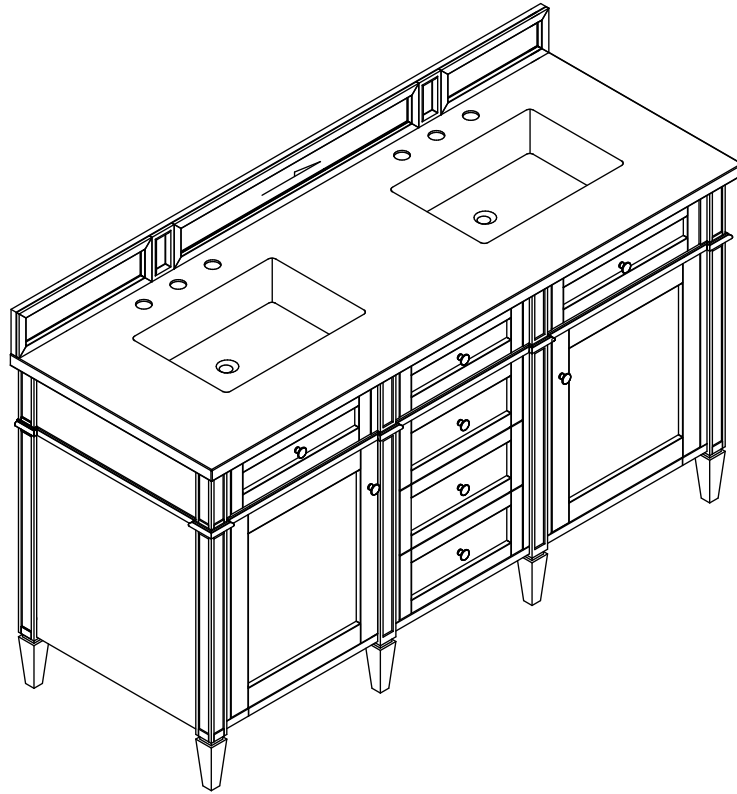

60" VANITY

Features and Materials

Solids: Yellow Poplar;

Panels: Plywood

Installation Type: Floor Standing

Number of Doors: Two

Number of Drawers: Four

Number of Tip Outs: Two

Wooden Backsplash

Drawer Box Material and Construction: 12mm Plywood/English Dovetail Joinery

Hardware Material and Finish: Zinc Alloy in Satin Nickel Finish Full Extension,

Soft Close Glides

European Soft Close Hinges

Fits Drain Hole Size: 1-3/4"

Overflow: Facing front

Adjustable levelers

Dimension

Width: 58-3/8"

Depth: 22-7/8"

Height: 32-5/8"

Rough-In Height: 21-1/2"

60" VANITY

Top View

Knob

Front View

60" VANITY

Side View

Back View