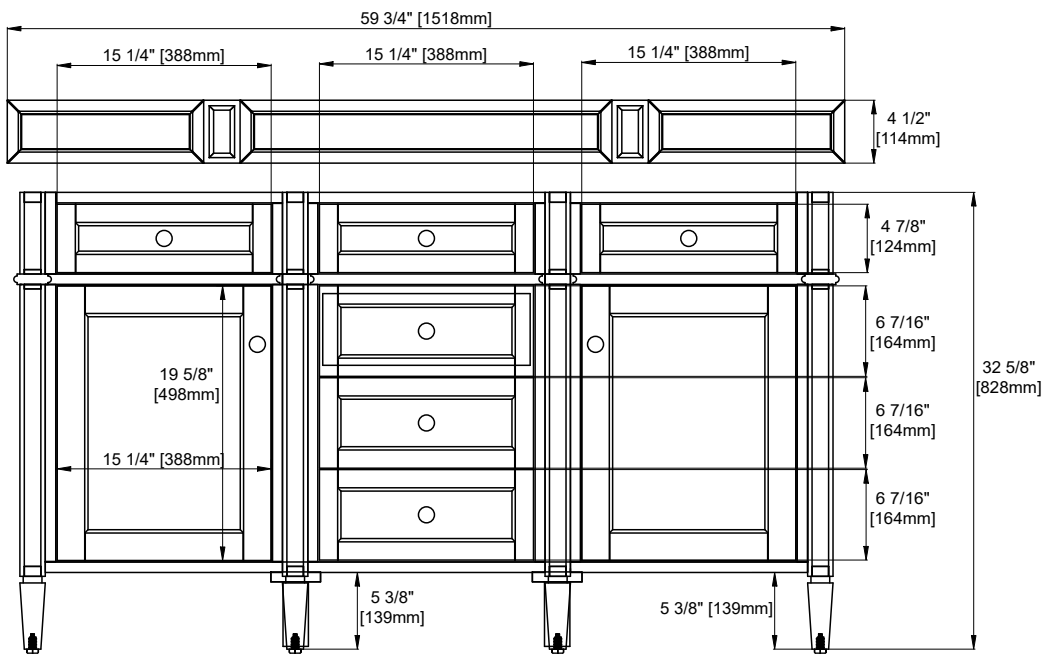

Aluminum Laminate Drawer Liners

Assembly Required: Installation of optional 3cm top with sinks

Vanity Top Included: NO, Optional 3cm Tops Available with Sinks

Number of Basins: Two -Included with optional 3cm top

Fits Drain Hole Size: 1-3/4"

Overflow: Facing front

Adjustable levelers

Dimension

Width: 58-3/8"

Depth: 22-7/8"

Height: 32-5/8"

Rough-In Height: 21-1/2"

60" VANITY

Top View

Knob

Front View

60" VANITY

Side View

Back View