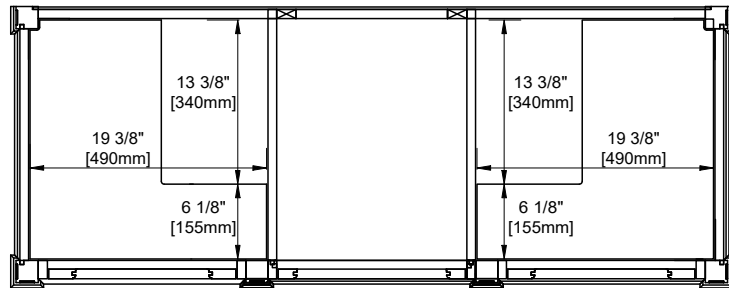

Aluminum Laminate Drawer Liners

Assembly Required: Installation of optional 3cm top with sinks

Vanity Top Included: NO, Optional 3cm Tops Available with Sinks

Number of Basins: Two -Included with optional 3cm top

Fits Drain Hole Size: 1-3/4"

Overflow: Facing front

Adjustable levelers

Dimension

Width: 58-3/8"

Depth: 22-7/8"

Height: 32-5/8"

Rough-In Height: 21-1/2"

60" VANITY

Top View

Knob

Front View

60" VANITY

Side View

Back View