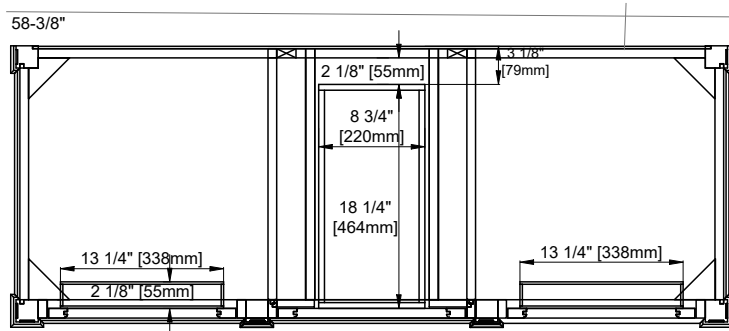

Aluminum Laminate Drawer Liners

Assembly Required: Installation of optional 3cm top with sinks

Vanity Top Included: NO, Optional 3cm Tops Available with Sinks

Number of Basins: Two -Included with optional 3cm top

Fits Drain Hole Size: 1-3/4"

Overflow: Facing front

Adjustable levelers

Dimension

Width: 58-3/8"

Depth: 22-7/8"

Height: 32-5/8"

Rough-In Height: 21-1/2"

60" VANITY

Top View

Knob

Front View

60" VANITY

Side View

Back View