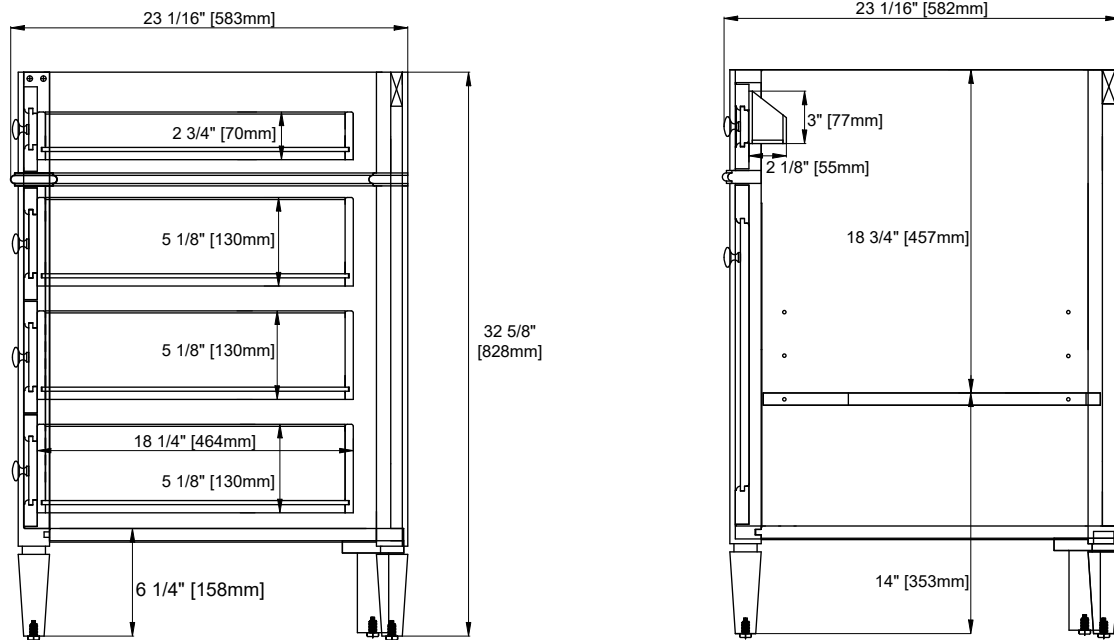

Aluminum Laminate Drawer Liners

Assembly Required: Installation of optional 3cm top with sinks

Vanity Top Included: NO, Optional 3cm Tops Available with Sinks

Number of Basins: Two -Included with optional 3cm top

Fits Drain Hole Size: 1-3/4"

Overflow: Facing front

Adjustable levelers

Dimension

Width: 58-3/8"

Depth: 22-7/8"

Height: 32-5/8"

Rough-In Height: 21-1/2"

60" VANITY

Top View

Knob

Front View

60" VANITY

Side View

Back View