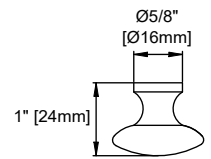

Aluminum Laminate Drawer Liners

Assembly Required: Installation of optional 3cm top with sinks

Vanity Top Included: NO, Optional 3cm Tops Available with Sinks

Number of Basins: Two -Included with optional 3cm top

Fits Drain Hole Size: 1-3/4"

Overflow: Facing front

Adjustable levelers

Dimension

Width: 58-3/8"

Depth: 22-7/8"

Height: 32-5/8"

Rough-In Height: 21-1/2"

60" VANITY

Top View

Knob

Front View

60" VANITY

Side View

Back View