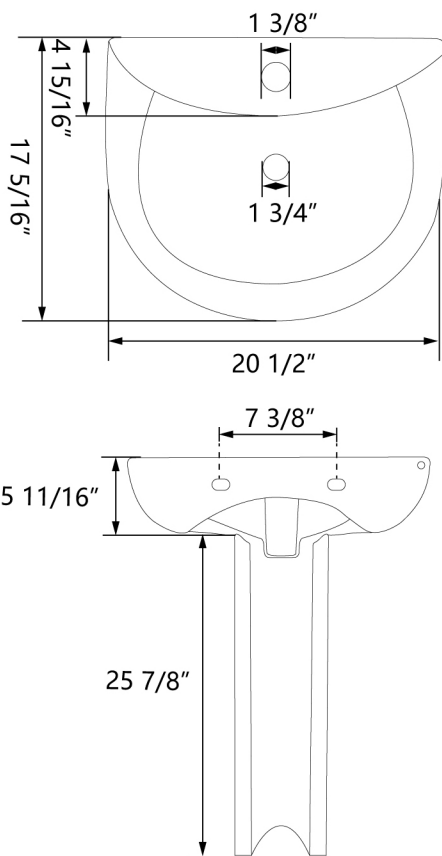

COLOR

White

PACKAGE CONTENTS

- Pedestal Sink × 1
- Instruction Manual × 1