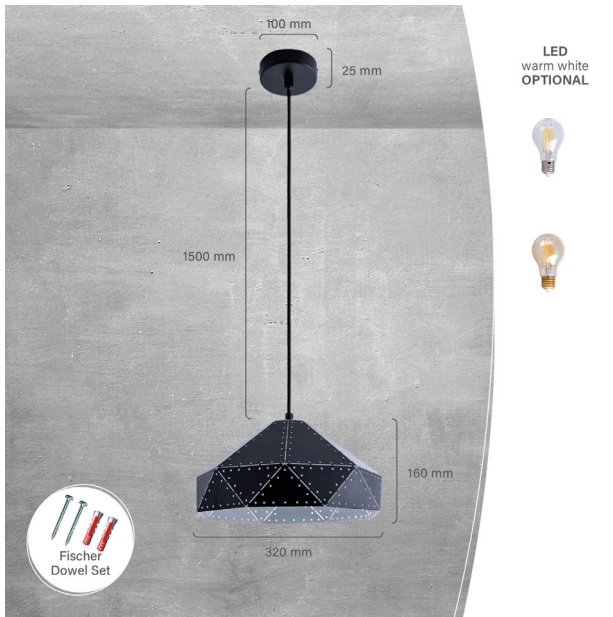

Pendant Lamp | 1x E27

Operating and Electrical

Input voltage	220-240 V
Input frequency	50/60 Hz
Socket type	E27
Socket quantity	1
Wattage limitation	max. 40 W
Ambient temperature	max. 40 °C

Installation

Intended installation location	ceiling
Suitable wire gauge	0,75 mm ² - 2,5 mm ²
Stripping length	9 mm

Mechanical and Housing

Color	black / gold
	black / white
	white / gold
Material	steel
Weight	1,280 kg

Accessories

Installation material	2x fischer DUOPOWER 6x30 2x PZ2 screw 4,5x40
-----------------------	---