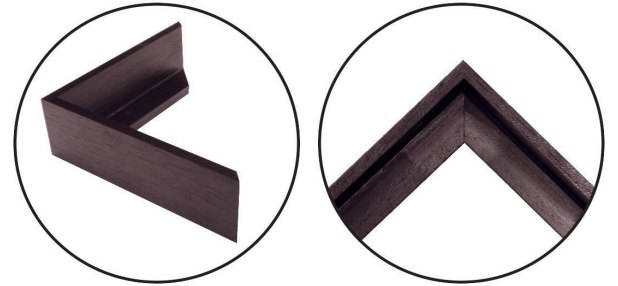

WENDOVER ART GROUP

ITEM NUMBER : **WLA2265**

TITLE : **Brush Trail**

OUTWARD DIMENSION (W X H) : **39" x 47"**

FRAME (WIDTH X DEPTH) : **M1114 | 0.38" x 2.25"**

FRAME FINISH : **Floater Frame**

Espresso

DESCRIPTION :

Giclee on Canvas, Gallery Wrapped, Artist Enhanced