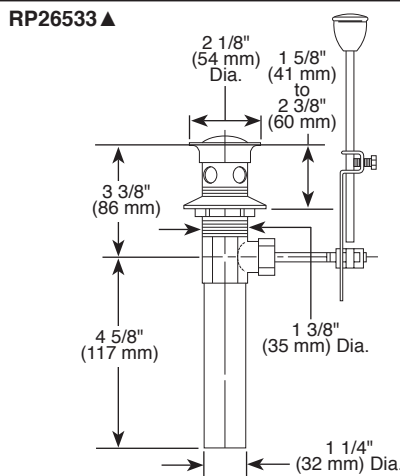

see what Delta can do™

BATHROOM FAUCET

- Ashlyn® Bath Collection
- Two Handle Deck Mount

FEATURES:

- DIAMOND Seal® Technology

STANDARD SPECIFICATIONS:

- Max. flow rate 1.2 gpm @ 60 psi, 4.5 L/min @ 414 kPa
- Three-hole mount
- Diamond coated ceramic cartridge
- 3/8" O.D. straight PEX supply lines
- Models without "TP" suffix have metal drain with pop-up type fitting with plated flange and stopper.
- Models with "TP" suffix have polypropylene pop-up type drain fitting with plated metal flange and stopper cap.
- Standard mounting deck thickness can be extended by 1/4" (32 mm) with RP76691

COMPLIES WITH:

- ASME A 112.18.1 / CSA B125.1
- ASME A 112.18.2 / CSA B125.2
- EPA WaterSense®
- ICC/ANSI A117.1 - Valve control only

▲ Designate Proper Finish Suffix

Delta Faucet Company reserves the right (1) to make changes in specifications and materials, and (2) to change or discontinue models, both without notice or obligation. Dimensions are for reference only. See current full-line price book or www.deltafaucet.com for finish options and product availability.

DSP-L-2564-MPU-DST Rev. E

Delta Faucet Company

55 E. 111th Street, Carmel, IN 46280
350 South Edgeware Road, St. Thomas, ON N5P 4L1
© 2024 Delta Faucet Company