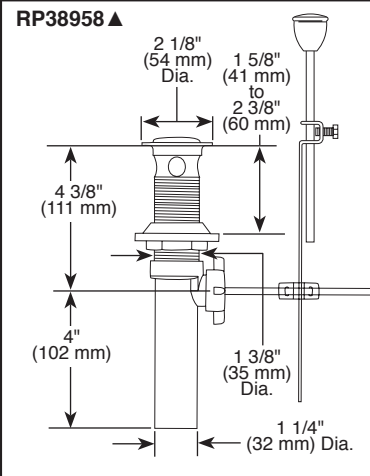

see what Delta can do™

BATHROOM FAUCET

- Ashlyn® Bath Collection
- Two Handle Deck Mount

FEATURES:

- DIAMOND Seal® Technology

STANDARD SPECIFICATIONS:

- Max. flow rate 1.2 gpm @ 60 psi, 4.5 L/min @ 414 kPa
- Three-hole mount
- Diamond coated ceramic cartridge
- 3/8" O.D. straight PEX supply lines
- Models without "TP" suffix have metal drain with pop-up type fitting with plated flange and stopper.
- Models with "TP" suffix have polypropylene pop-up type drain fitting with plated metal flange and stopper cap.
- Standard mounting deck thickness can be extended by 1/4" (32 mm) with RP76691

COMPLIES WITH:

- ASME A 112.18.1 / CSA B125.1
- ASME A 112.18.2 / CSA B125.2
- EPA WaterSense®
- ICC/ANSI A117.1 - Valve control only

▲ Designate Proper Finish Suffix

Delta Faucet Company reserves the right (1) to make changes in specifications and materials, and (2) to change or discontinue models, both without notice or obligation. Dimensions are for reference only. See current full-line price book or www.deltafaucet.com for finish options and product availability.