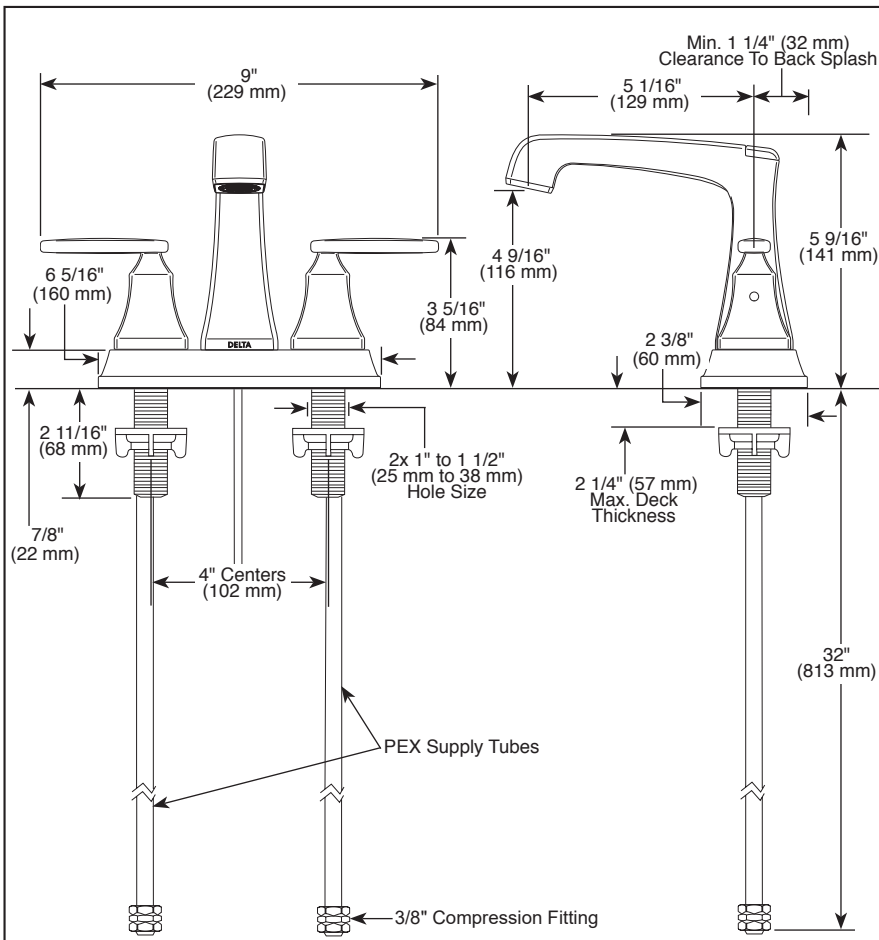

see what Delta can do™

BATHROOM FAUCET

- Ashlyn® Bath Collection
- Two Handle Deck Mount

FEATURES:

- DIAMOND Seal® Technology

STANDARD SPECIFICATIONS:

- Max. flow rate 1.2 gpm @ 60 psi, 4.5 L/min @ 414 kPa
- Three-hole mount
- Diamond coated ceramic cartridge
- 3/8" O.D. straight PEX supply lines
- Models without "TP" suffix have metal drain with pop-up type fitting with plated flange and stopper.
- Models with "TP" suffix have polypropylene pop-up type drain fitting with plated metal flange and stopper cap.
- Standard mounting deck thickness can be extended by 1/4" (32 mm) with RP76691

COMPLIES WITH:

- ASME A 112.18.1 / CSA B125.1
- ASME A 112.18.2 / CSA B125.2
- EPA WaterSense®
- ICC/ANSI A117.1 - Valve control only

▲ Designate Proper Finish Suffix

Delta Faucet Company reserves the right (1) to make changes in specifications and materials, and (2) to change or discontinue models, both without notice or obligation. Dimensions are for reference only. See current full-line price book or www.deltafaucet.com for finish options and product availability.

DSP-L-2564-MPU-DST Rev. E

Delta Faucet Company

55 E. 111th Street, Carmel, IN 46280
350 South Edgeware Road, St. Thomas, ON N5P 4L1
© 2024 Delta Faucet Company