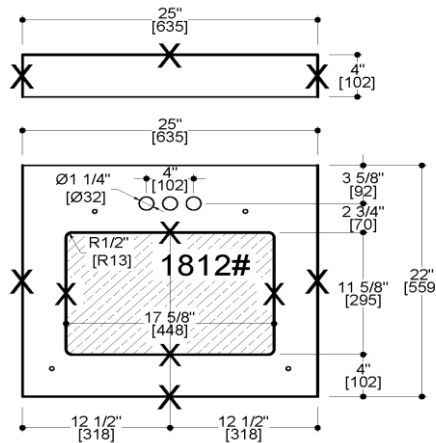

Dimensions

Warranty & Compliances

Warranty	1 Year Limited Warranty
Uniform Plumbing Code	Compliant
National Plumbing code of Canada	Compliant
International Plumbing code	Compliant
CSA B45.5-11/IAPMO Z124-2011	Compliant

Order Codes & Finishes/Colors

25"x22"			
New Kashmir White	563320		
Golden Sand	563155		
India Black Pearl	563189		

Type:

Job:

Order Code:

Approvals:

Design House reserves the right to make changes in materials, specifications & models at any time. Design House also reserves the right to discontinue product without notice or obligation.