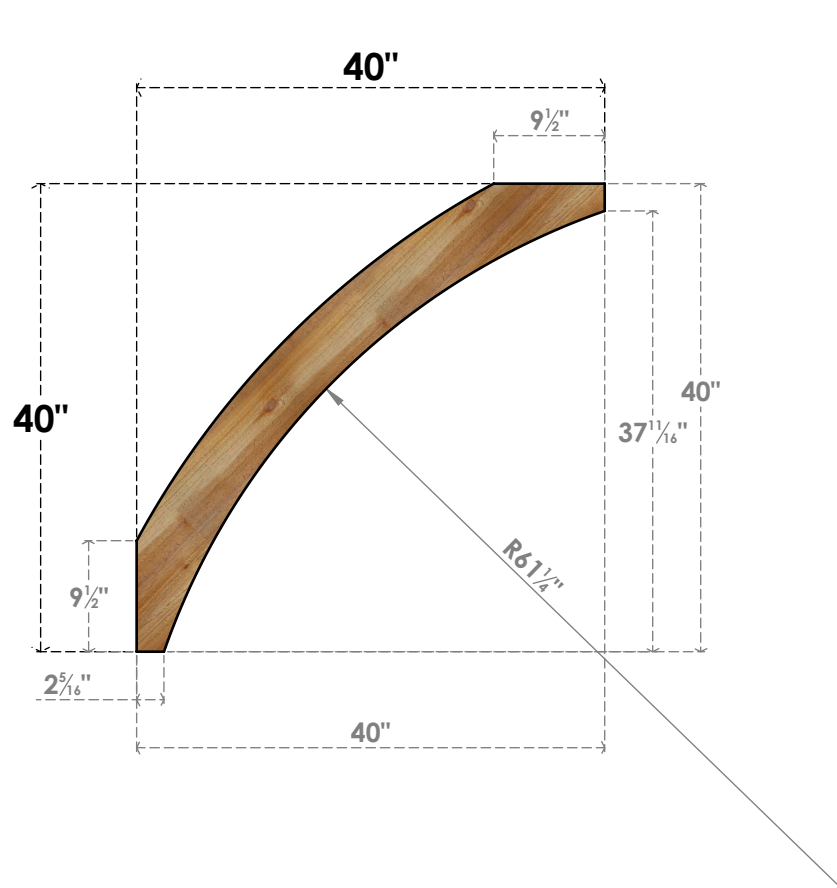

BRC06X40X40THR00RWR

6"W X 40"D X 40"H THORTON ROUGH SAWN BRACE, WESTERN RED CEDAR

SIDE

FRONT

EKENA MILLWORK
 2300 WEST MAIN ST.
 CLARKSVILLE, TX 75426
 TOLL FREE: 866-607-0453
 WWW.EKENAMILLWORK.COM

NOTES

1. INSTALLATION TO BE COMPLETED IN ACCORDANCE WITH MANUFACTURER'S SPECIFICATIONS.
2. DRAWING MAY NOT BE TO SCALE
3. THIS DRAWING IS INTENDED FOR DESIGN AND PLANNING PURPOSES ONLY.
4. ALL INFORMATION CONTAINED HEREIN WAS CURRENT AT THE TIME OF DEVELOPMENT BUT MUST BE REVIEWED AND APPROVED BY THE PRODUCT MANUFACTURER TO BE CONSIDERED ACCURATE.
5. PRODUCTS ARE NOT KILN DRIED. THIS ITEM IS UNIQUE AND WILL CONTAIN THE NATURAL VARIATIONS THAT THE WOOD SPECIES OFFERS. THIS MAY RESULT IN VARIATIONS UP TO 1/4"