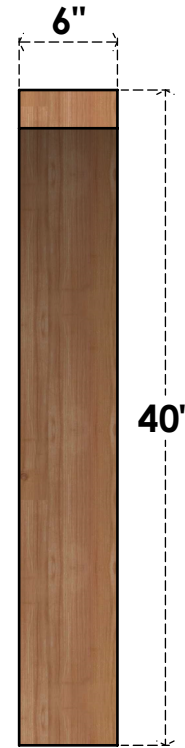

BRC06X40X40THR00RWR

6"W X 40"D X 40"H THORTON ROUGH SAWN BRACE, WESTERN RED CEDAR

SIDE

FRONT

EKENA MILLWORK
 2300 WEST MAIN ST.
 CLARKSVILLE, TX 75426
 TOLL FREE: 866-607-0453
 WWW.EKENAMILLWORK.COM

NOTES

1. INSTALLATION TO BE COMPLETED IN ACCORDANCE WITH MANUFACTURER'S SPECIFICATIONS.
2. DRAWING MAY NOT BE TO SCALE
3. THIS DRAWING IS INTENDED FOR DESIGN AND PLANNING PURPOSES ONLY.
4. ALL INFORMATION CONTAINED HEREIN WAS CURRENT AT THE TIME OF DEVELOPMENT BUT MUST BE REVIEWED AND APPROVED BY THE PRODUCT MANUFACTURER TO BE CONSIDERED ACCURATE.
5. PRODUCTS ARE NOT KILN DRIED. THIS ITEM IS UNIQUE AND WILL CONTAIN THE NATURAL VARIATIONS THAT THE WOOD SPECIES OFFERS. THIS MAY RESULT IN VARIATIONS UP TO 1/4"