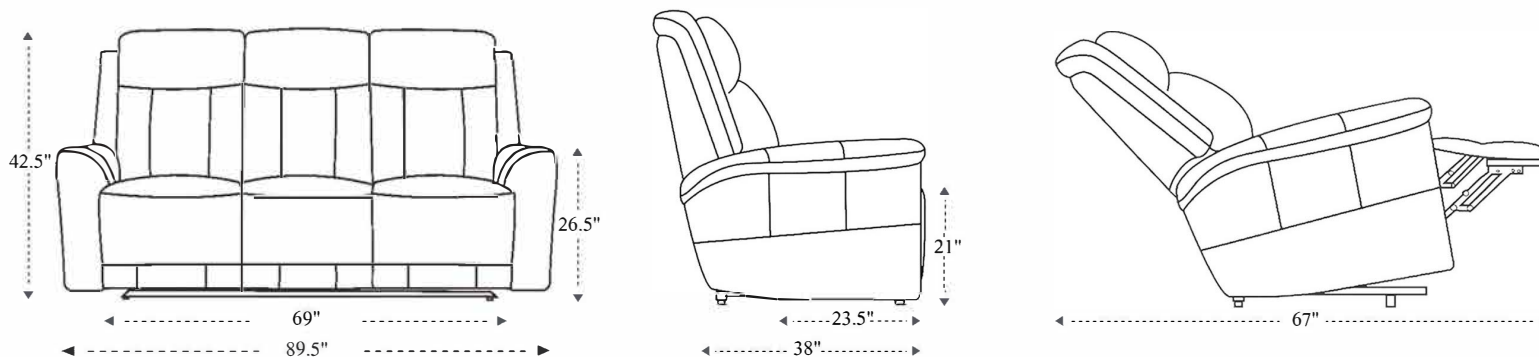

Power Reclining Sofa with Drop Down Console

Overall Dimensions	89.5" x 38" x 42.5"
Overall Width	89.5"
Overall Depth	38"
Overall Height	42.5"
Overall Weight	272.2 lbs.
Fully Reclined	67"
Distance from Wall	5"
Back of Seat to end of Chaise	43"
Leg Height (Distance from Foot Rest to Floor in Full Recline)	23"
Head Height (Distance from Headrest to Floor in Full Recline)	32"

Seat Width	23"
Seat Depth	23.5"
Seat Height	21"
Arm Width	8"
Arm Depth	18"
Arm Height	26.5"
Back Width	23.5"
Back Height	26"
Headrest Extended from Back	4"

Power Recliner

Overall Dimensions	42" x 38" x 42.5"
Overall Width	42"
Overall Depth	38"
Overall Height	42.5"
Overall Weight	134.5 lbs.
Fully Reclined	67"
Distance from Wall	5"
Back of Seat to end of Chaise	43"
Leg Height <small>(Distance from Foot Rest to Floor in Full Recline)</small>	23"
Head Height <small>(Distance from Headrest to Floor in Full Recline)</small>	32"

Seat Width	23"
Seat Depth	23.5"
Seat Height	21"
Arm Width	8"
Arm Depth	18"
Arm Height	26.5"
Back Width	23.5"
Back Height	26"
Headrest Extended from Back	4"