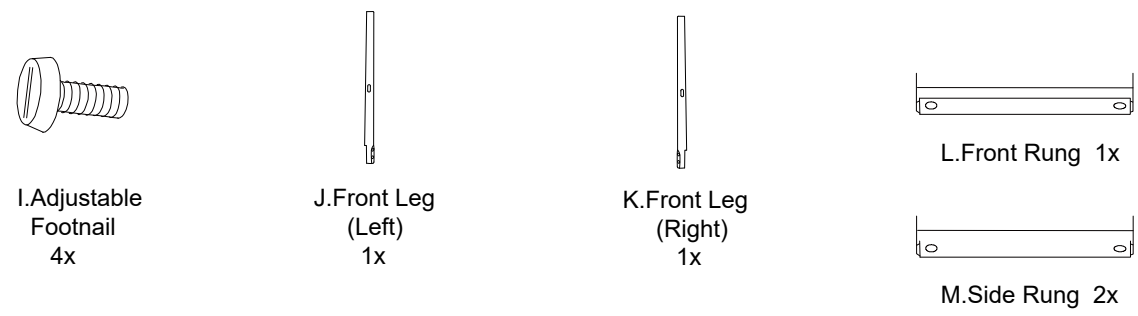

PARTS AND HARDWARE

Avoid using sharp objects such as a knife to cut open packing as you may accidentally damage the upholstery.

ASSEMBLY INSTRUCTIONS

Do not fully tighten bolts until assembly is complete.

Model: _____
Lot No: _____
Date of Purchased: _____

4

5

NAIL HEAD COUNTER STOOL

ADULT ASSEMBLY REQUIRED

If you are missing any parts or have any questions regarding assembly, do not return this item to the retailers store. Please call our toll-free, customer service number and have this assembly manual open to the parts list ready to provide the model name, number and part name or number.