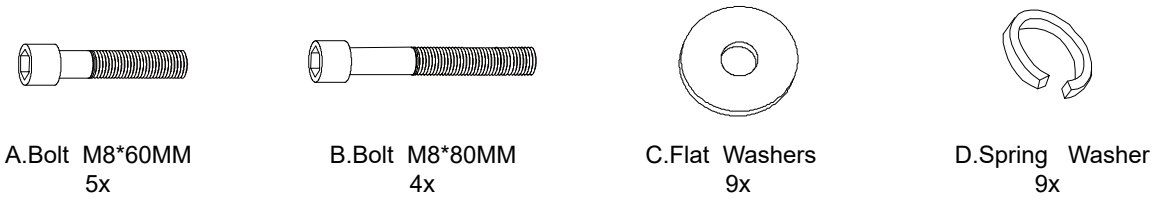

PARTS AND HARDWARE

Avoid using sharp objects such as a knife to cut open packing as you may accidentally damage the upholstery.