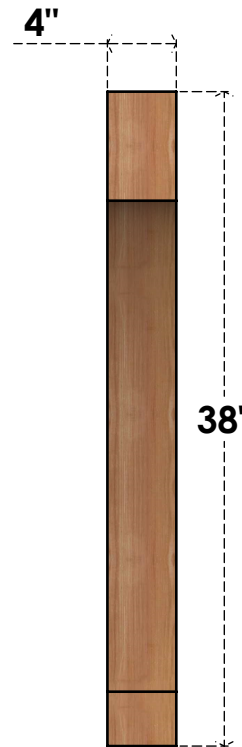

BRC04X26X38IMP00RWR

4"W X 26"D X 38"H IMPERIAL ROUGH SAWN BRACE, WESTERN RED CEDAR

SIDE

FRONT

EKENA MILLWORK
 2300 WEST MAIN ST.
 CLARKSVILLE, TX 75426
 TOLL FREE: 866-607-0453
 WWW.EKENAMILLWORK.COM

NOTES

1. INSTALLATION TO BE COMPLETED IN ACCORDANCE WITH MANUFACTURER'S SPECIFICATIONS.
2. DRAWING MAY NOT BE TO SCALE
3. THIS DRAWING IS INTENDED FOR DESIGN AND PLANNING PURPOSES ONLY.
4. ALL INFORMATION CONTAINED HEREIN WAS CURRENT AT THE TIME OF DEVELOPMENT BUT MUST BE REVIEWED AND APPROVED BY THE PRODUCT MANUFACTURER TO BE CONSIDERED ACCURATE.
5. PRODUCTS ARE NOT KILN DRIED. THIS ITEM IS UNIQUE AND WILL CONTAIN THE NATURAL VARIATIONS THAT THE WOOD SPECIES OFFERS. THIS MAY RESULT IN VARIATIONS UP TO 1/4"