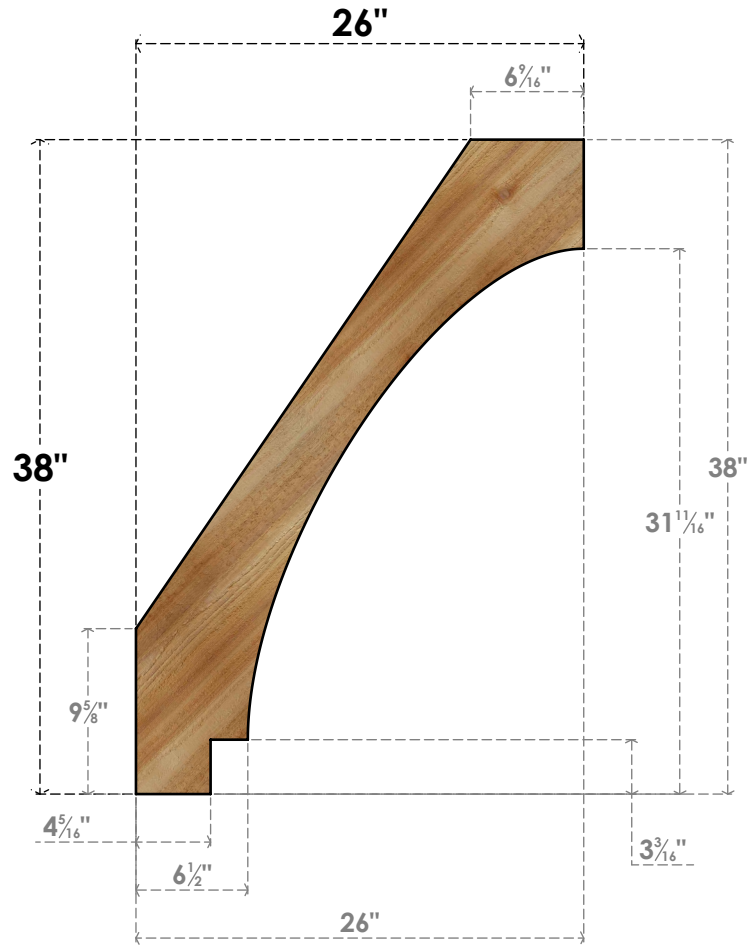

BRC04X26X38IMP00RWR

4"W X 26"D X 38"H IMPERIAL ROUGH SAWN BRACE, WESTERN RED CEDAR

SIDE

FRONT

EKENA MILLWORK
 2300 WEST MAIN ST.
 CLARKSVILLE, TX 75426
 TOLL FREE: 866-607-0453
 WWW.EKENAMILLWORK.COM

NOTES