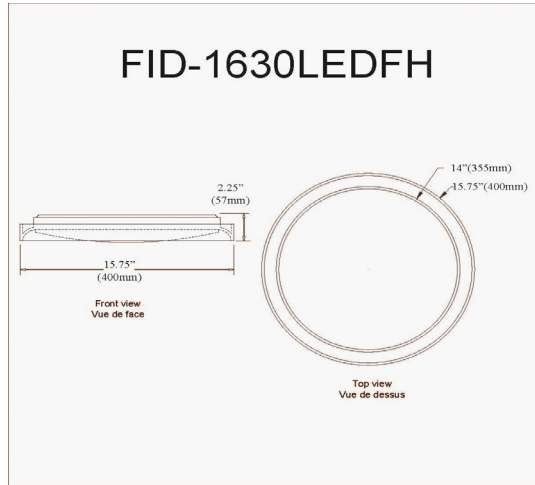

## 30W Flush Mount, SC w/ WH Diffuser

30W Flush Mount, Satin Chrome Finish

<b>Height</b>	2.5"
<b>Width/Length</b>	15.75"
<b>Depth</b>	15.75"
<b>Weight</b>	2 lbs

<b>Body Material</b>	Acrylic
<b>Finish/Color</b>	White

<b>Light Qty</b>	1
<b>Light Base</b>	LED
<b>Light Max Watt</b>	30
<b>Light Inc</b>	Yes
<b>Light Lumens</b>	1957

<b>Light CCT</b>	3000K
<b>Light Life</b>	30000 Hours

<b>Dimmable</b>	Dimmable
<b>LED Compatible</b>	Integrated LED
<b>Total Wattage</b>	30W

<b>Second Material</b>	Metal
<b>Second Finish/Color</b>	Satin Chrome
<b>Second Type of Finish</b>	Electroplated

<b>Rated For</b>	Damp Location
<b>Voltage</b>	120V

<b>Approval</b>	cUL or equivalent
<b>Warranty</b>	3 Years Limited
<b>Install Position</b>	Ceiling