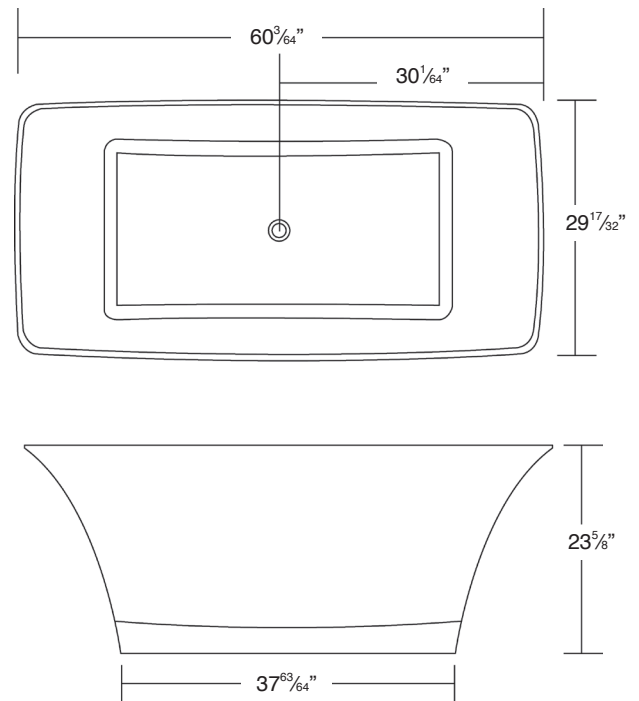

FEATURES

- 60.04" x 29.53" x 23.62" freestanding bathtub.
- Artificial stone material.
- Center drain location. Spring-loaded chrome finish bottom drain included.
- Built-in overflow.
- 10 Year Limited Residential Warranty
3 Year Commercial Warranty

COLORS/FINISH

- 01 White
- 08 Biscuit
- 09 Black
- (V) velvet finish

Specified Model

Model	SLY6030
Dimensions	L60 ³ / ₆₄ " x W29 ¹⁷ / ₃₂ " x H23 ⁵ / ₈ "
Drain Outlet	Center
Water Capacity	79 gallons
Cubic Feet	36.37
Item Weight	176 lbs.
Shipping Weight	287 lbs.
Material	Artificial Stone
Installation	freestanding, floor mounted
Required	floor or wall mount faucet not supplied